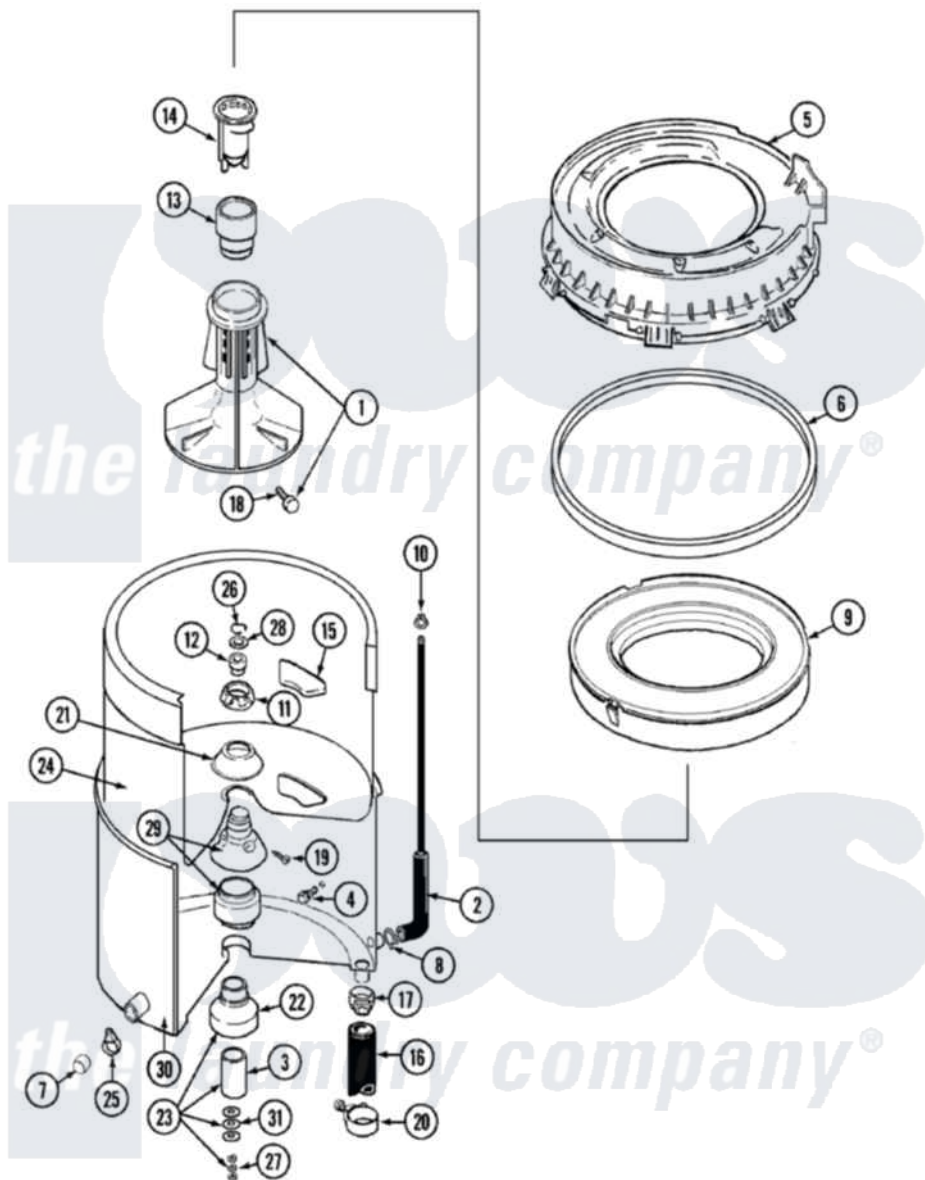

# Maytag LAT9614AAE 07 - TUB

Maytag [Residential Maytag LAT9614AAE Washer Parts](#) Parts Diagram 07 - TUB  
 Click on the part number to view part

Item	Original Part Number	Replaced By	Status	Part Description
1	<a href="#">207228</a>			Agitator W/Lock Screw
2	22001036	<a href="#">22001619</a>		Tube, Water Level Switch
3	<a href="#">211130</a>			Bearing Liner, Tub Bearing
4	200744	<a href="#">W10175939</a>		Bolt
"	205254	<a href="#">W10175938</a>		Bolt
5	<a href="#">22001299</a>			Tub Cover And Gasket Assembly
6	Y22001201	<a href="#">22001007</a>		Gasket, Cover To Tub
7	<a href="#">214725</a>			Cap For Spout-Outer Tub
8	<a href="#">211641</a>			Clamp, 1-1/16"
9	<a href="#">22001142</a>			Ring, Balance
10	410296	<a href="#">596669</a>		Clamp, Manifold
11	211047	<a href="#">6-2110472</a>		Nut- Clamp
12	Y0A4298	<a href="#">6-0A57420</a>		Seal- Agitator
13	<a href="#">22001295</a>			Housing, Dispenser
14	<a href="#">22001294</a>			Cup, Dispensing
15	<a href="#">207219</a>			Filter, Self-Cleaning

16	<a href="#">213045</a>		Hose, Outer Tub Part Not Used
17	201011	<a href="#">285655</a>	Clamp, Hose
18	206478		Not Available
19	211618	<a href="#">22001423</a>	Set Screw, Mounting Stem
20	202574	<a href="#">3367052</a>	Clamp, Hose
21	<a href="#">211210</a>		Washer, Clamping Nut
22	200824	<a href="#">6-2040130</a>	Tub Bearin
23	204013	<a href="#">6-2040130</a>	Tub Bearin
24	<a href="#">22001139</a>		Tub, Inner
25	214739	<a href="#">596669</a>	Clamp, Manifold
26	<a href="#">Y015667</a>		Retaining Ring
27	<a href="#">Y054867</a>		Washer, Lock
28	<a href="#">Y015666</a>		Washer, Retaining -
29	204012	<a href="#">6-2095720</a>	Mounting S
30	22001114		Not Available
31	<a href="#">211100</a>		TUB, OUTER (EX. LARGE)
			Washer, Outer Tub