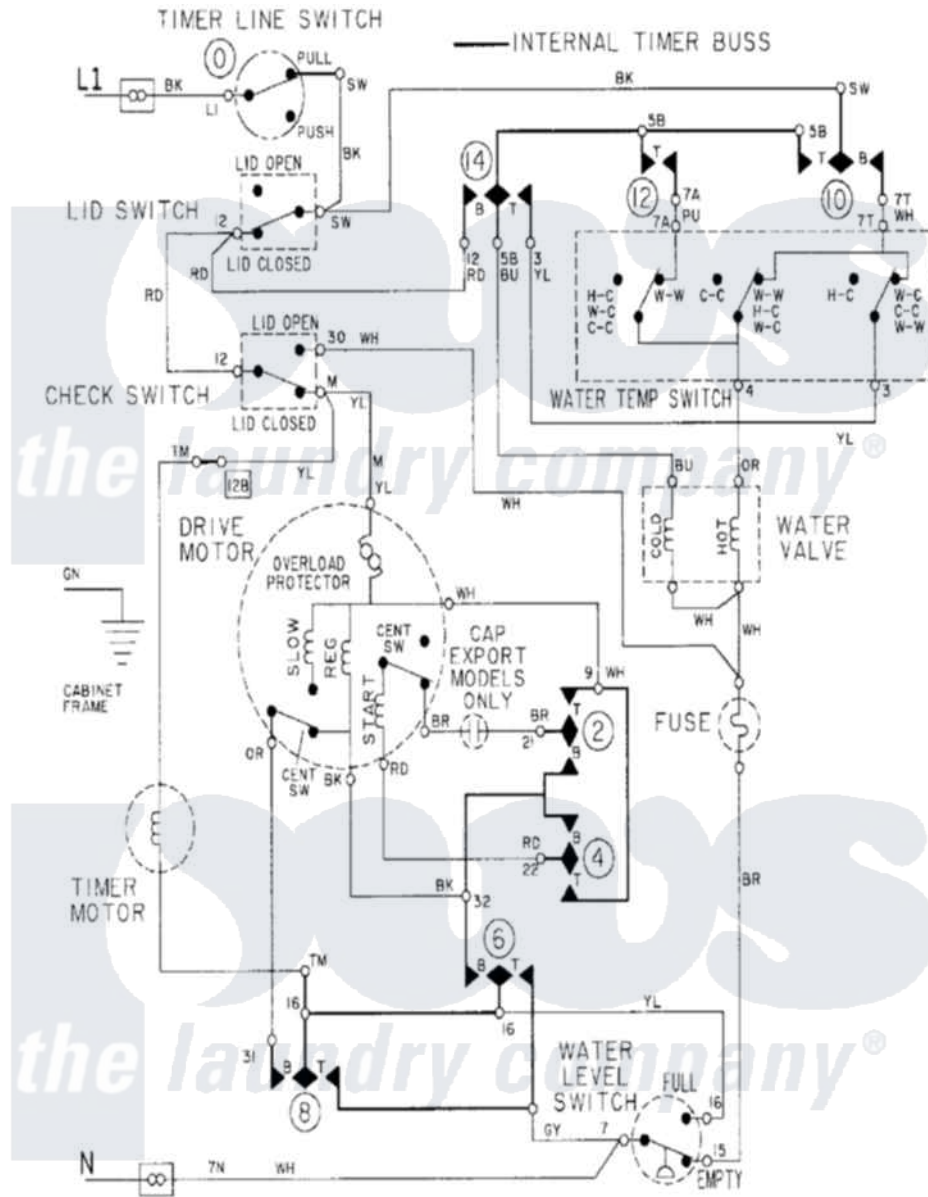

Maytag LAT9614AAE 08 - WIRING INFORMATION

Maytag Residential Maytag LAT9614AAE Washer Parts Parts Diagram 08 - WIRING INFORMATION
 Click on the part number to view part

Item	Original Part Number	Replaced By	Status	Part Description
NI	15001274		Not Available	WIRING INFORMATION