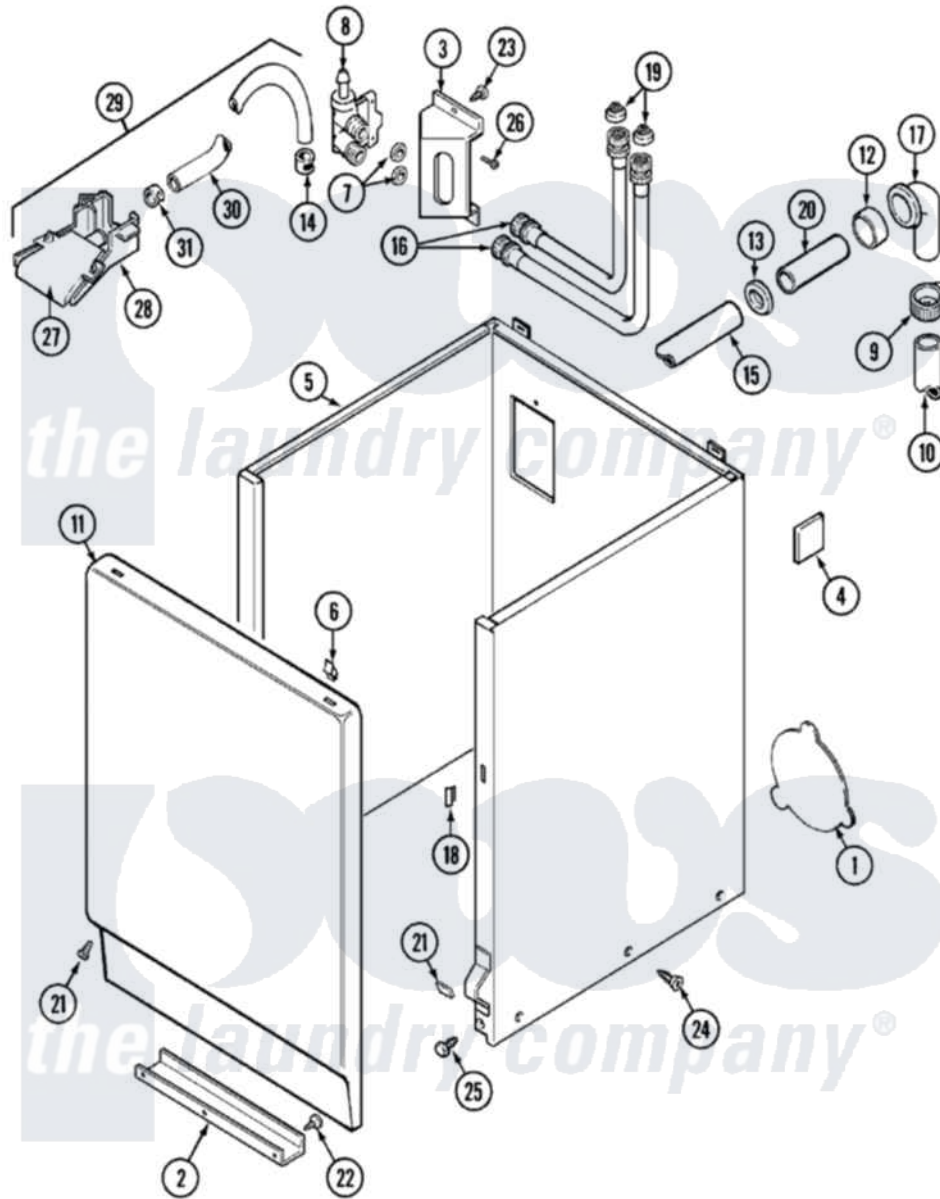

Maytag LAT9614AAL 02 - CABINET

Maytag Residential Maytag LAT9614AAL Washer Parts Parts Diagram 02 - CABINET
 Click on the part number to view part

Item	Original Part Number	Replaced By	Status	Part Description
1	211294	90767		Screw, 8A X 3/8 HeX Washer Head Tapping
"	211878		Not Available	PLATE, ACCESS
2	213846			Guard, Belt
3	214812	22002361		Bracket, Water Valve
4	215058			Pad, Cabinet Bumper
5	22001303			Cabinet ---NA
6	212982	22001650		Fastener, Spring
7	Y013783			Washer, Inlet Hose
8	214337	96160		Screen
"	22001274			Valve, Water
9	200908	285655		Clamp, Hose
10	216017			Hose, Drain
"	Y059149			(7/8" I.D. CARTON OF 50 FT.)
11	33001221	22001817		Sheet, Sound Damper
"	216078L		Not Available	PANEL, FRONT (ALM) SUB

12	214765		Gasket, Siphon Break
13	202574	3367052	Clamp, Hose
14	216169	596669	Clamp, Manifold
15	214767	22001448	Hose, Pump
16	202860		Inlet Hose Assembly
17	Y216016	W10116738	Elbow
18	214376	22002331	Spacer, Front Panel
19	200961	12001413	Strainer And Washer Kit
20	Y014874		Screw, Idler Arm And Sleeve
"	206638		Siphon Break
21	204439		Screw And Fstner Assembly
22	211294	90767	Screw, 8A X 3/8 HeX Washer Head Tapping
23	212276	W10116760	Screw
24	213007		Xfor Cabinet See Cabinet, Back
25	213121	3400111	Screw, 12-14 X 5/8
"	213122	27001200	Screw
26	Y313561		Screw----NA
27	22001187		Injector
28	22001186		Injector
29	22001304		Water Injector Assembly
30	22001190		Hose, Injector
31	216170	489503	Clamp