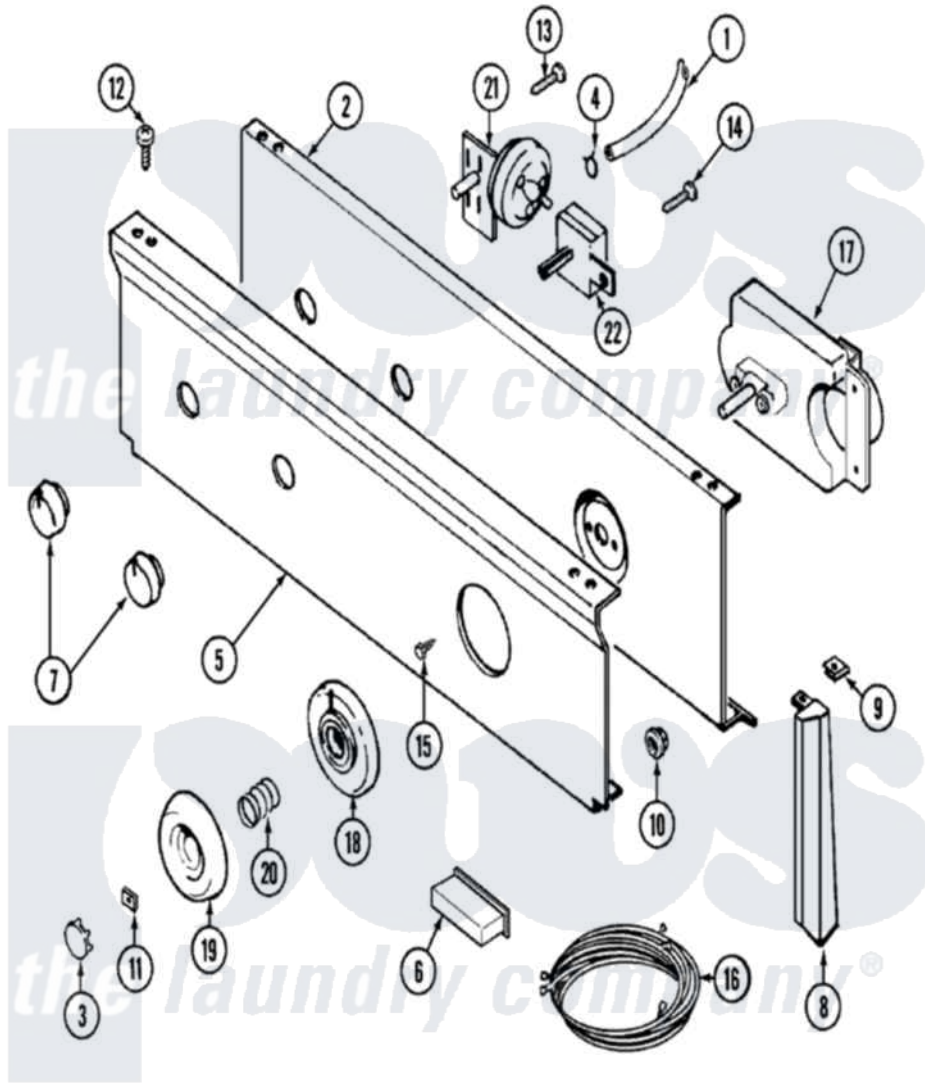

Maytag LAT9614AAL 04 - CONTROL PANEL

Maytag [Residential Maytag LAT9614AAL Washer Parts](#) Parts Diagram 04 - CONTROL PANEL

[Click on the part number to view part](#)

Item	Original Part Number	Replaced By	Status	Part Description
1	22001036	22001619		Tube, Water Level Switch
2	315483	3370225		Screw
"	204807			Ground Wire, Supp. Plte To Top Cover
"	22001132			Plate, Support
3	216193		Not Available	CAP, TIMER KNOB (BLK)
4	410296	596669		Clamp, Manifold
5	22001165		Not Available	PANEL, CONTROL (BLK)
6	214897			Pad, Control Panel
7	22001267			Knob, Selector Switch
8	22001288			End Cap, Control Panel
"	22001290			End Cap, Control Panel
9	214894			Fastener, End Cap
10	214872			Palnut, End Cap Note: Nut, Lamp Holder
11	211605			Bezel, Timer Dial
12	311728	210032		Screw, No.8 X 9/16 Ctsk Note:

12	214120	21032		Screw, Inlet Duct
13	211168	W10139210		Screw, 8-18 X 5/16
14	211168	W10139210		Screw, 8-18 X 5/16
15	216412			Screw, Bracket To Timer
16	22001314			Wire Harness, Main
17	22001515		Not Available	MOTOR, TIMER
"	22001026			Timer
18	22001264		Not Available	BEZEL, TIMER KNOB (BLK)
19	215828			Knob, Timer
20	211065			Spring, Index Wheel
21	208201			Switch, Pressure
22	208281		Not Available	SWITCH, TEMP (4POSITION)
23	16000327		Not Available	GUIDE, QUICK REF. - MAYTAG
"	22001100		Not Available	MANUAL, USE & CARE