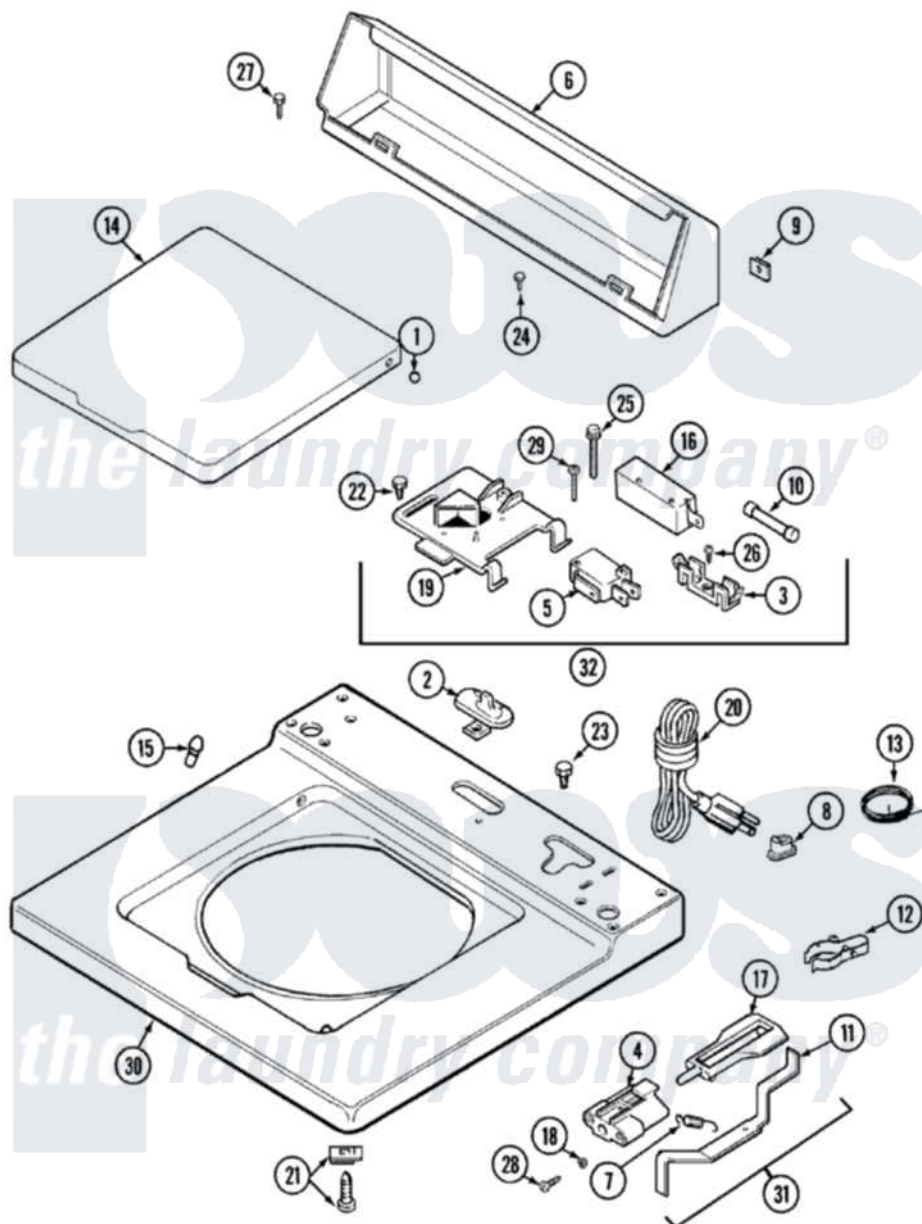

Maytag LAT9614AAL 05 - TOP

Maytag [Residential Maytag LAT9614AAL Washer Parts](#) Parts Diagram 05 - TOP
 Click on the part number to view part

Item	Original Part Number	Replaced By	Status	Part Description
1	211726			Hinge, Ball Lid
2	207159	489355		Screw, 8 X 1/2
"	22001298			Cap, Top Cover
3	207167			Block, Fuse
4	216256		Not Available	BRACKET, UNBALANCE
5	207166			Switch, Check
6	205635L		Not Available	CONSOLE (ALM)
7	213720			Spring, Lid Switch
8	211881			Grommet, Cord Part Not Used-Gas Models Only
9	215075			Fastener, Control Panel To Console
10	207168	22001682		Switch Assembly, Lid W/4amp Fuse
11	22001136			Lever, Unbalance
12	301548			Clamp, Ground Wire
13	311155			Ground Wire And Clamp

14	22001029		Not Available	LID (CANADA-ALM)---NA
"	22001207		Not Available	LID W/LEGEND (ALM)---NA
15	212716			Bumper, Lid
16	205415	279347		Switch-Lid
17	216255			Plunger, Lid Switch
18	211500			Washer, Bracket To Top Cover
19	Y215699	22001678		Bracket, Switch And Fuse
20	208194	22003062		Cord, Power
21	204445			Screw And Fastener Assembly
22	207159	489355		Screw, 8 X 1/2
23	315483	3370225		Screw
24	216423	3370225		Screw
25	213501			Screw, No.6-20 X 1-1/8 Inch
26	Y311711			Screw, Fuse Block
27	Y313559			Screw
28	910182	25-7809		Screw, No.6-20 1/2 Flthd Torx
29	22001352			Screw, Check Switch
"	22001353			Set Screw, Motor Pulley
30	22001118		Not Available	TOP, MAIN (ALM)---NA
31	22001311			Unbalance Lever Assembly
32	207176	22001682		Switch Assembly, Lid W/4amp Fuse