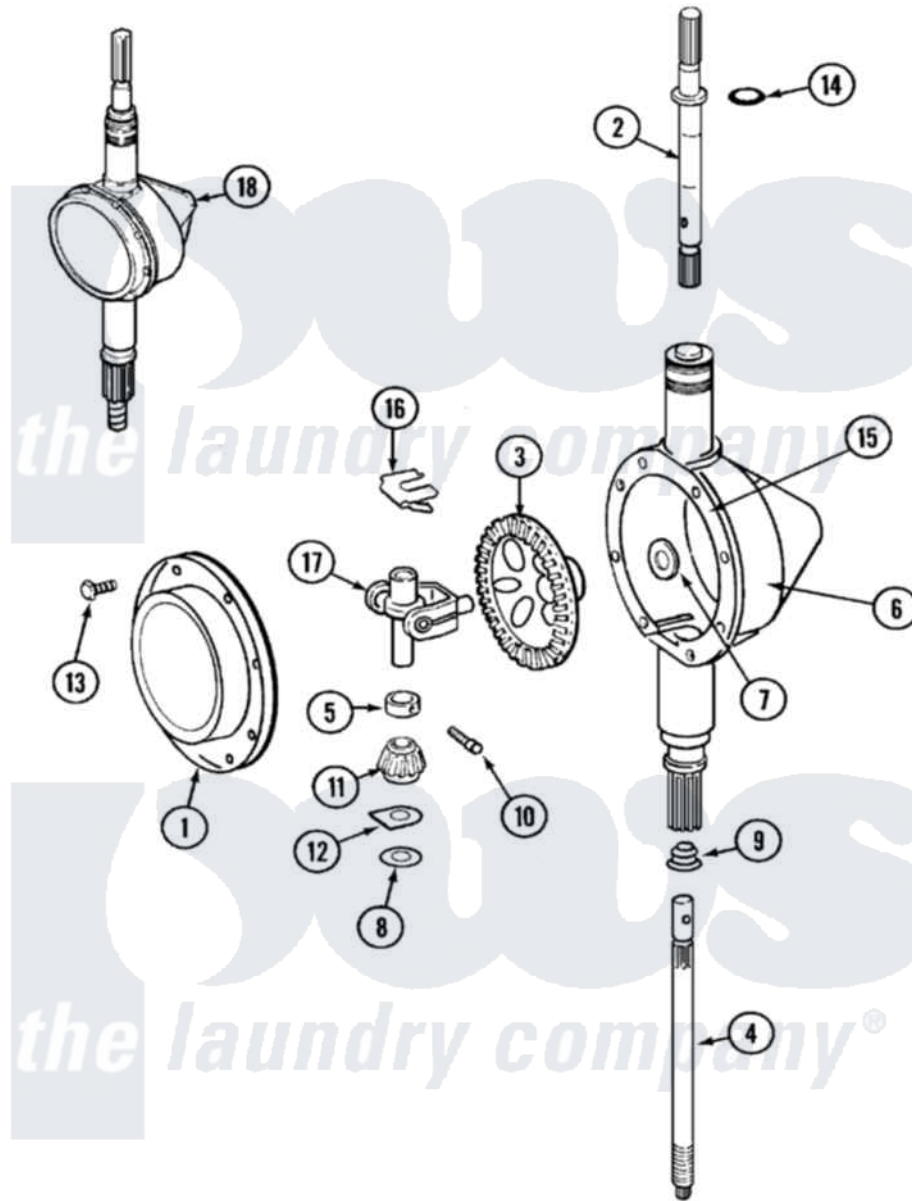

Maytag LAT9614AAL 06 - TRANSMISSION

Maytag Residential Maytag LAT9614AAL Washer Parts Parts Diagram 06 - TRANSMISSION
 Click on the part number to view part

Item	Original Part Number	Replaced By	Status	Part Description
1	206628			Cover, Transmission
2	207153	6-2097820		Kit- Shaft
3	206713	6-2067130		Gear- Beve
4	215410	12001450		Ctr Shaft W/Collar Andkeeper- Dp
5	215415		Not Available	COLLAR, LOWER
6	206624	6-2097750		Trans Dee
7	215394			Washer, Bevel Gear
8	211483	6-2114830		Washer- SP
9	206602	207843		Lip Seal Repair Kit
10	Y206629			Pin, Collar
11	215401	W10221114		Pinion
12	215395			Plate, Clutch
13	215417		Not Available	SCREW, TRANSMISSION COVER
14	210690			Seal, Rubber
15	Y058700	675652		Adhesive

16

[215581](#)

Spring, Agitator Shaft

17

206685

[6-2066850](#)

Yoke

18