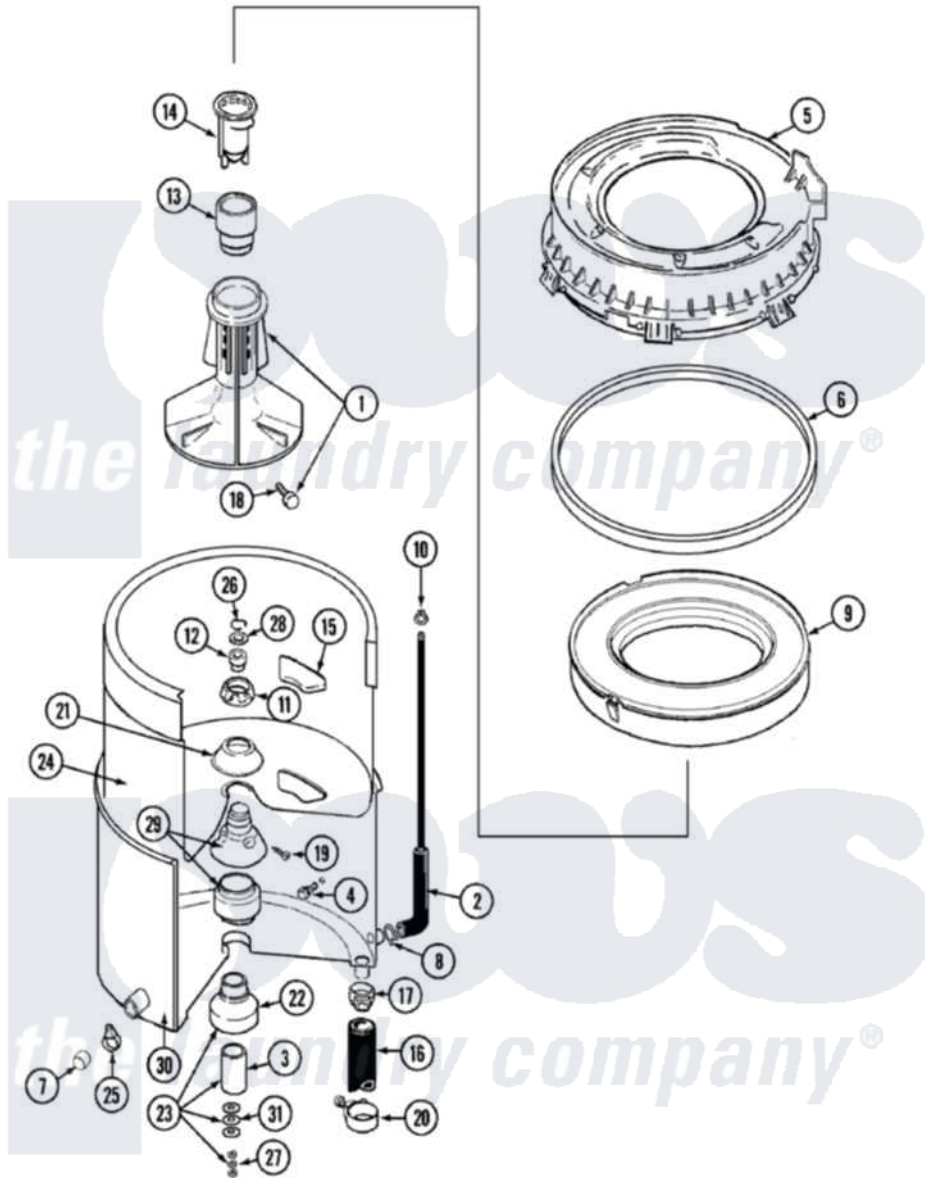

Maytag LAT9614AAL 07 - TUB

Maytag [Residential Maytag LAT9614AAL Washer Parts](#) Parts Diagram 07 - TUB
 Click on the part number to view part

Item	Original Part Number	Replaced By	Status	Part Description
1	207228			Agitator W/Lock Screw
2	22001036	22001619		Tube, Water Level Switch
3	211130			Bearing Liner, Tub Bearing
4	200744	W10175939		Bolt
"	205254	W10175938		Bolt
5	22001299			Tub Cover And Gasket Assembly
6	Y22001201	22001007		Gasket, Cover To Tub
7	214725			Cap For Spout-Outer Tub
8	211641			Clamp, 1-1/16"
9	22001142			Ring, Balance
10	410296	596669		Clamp, Manifold
11	211047	6-2110472		Nut- Clamp
12	Y0A4298	6-0A57420		Seal- Agitator
13	22001295			Housing, Dispenser
14	22001294			Cup, Dispensing
15	207219			Filter, Self-Cleaning

16	213045		Hose, Outer Tub Part Not Used
17	201011	285655	Clamp, Hose
18	206478		Not Available
19	211618	22001423	Set Screw, Mounting Stem
20	202574	3367052	Clamp, Hose
21	211210		Washer, Clamping Nut
22	200824	6-2040130	Tub Bearin
23	204013	6-2040130	Tub Bearin
24	22001139		Tub, Inner
25	214739	596669	Clamp, Manifold
26	Y015667		Retaining Ring
27	Y054867		Washer, Lock
28	Y015666		Washer, Retaining -
29	204012	6-2095720	Mounting S
30	22001114		Not Available
31	211100		TUB, OUTER (EX. LARGE)
			Washer, Outer Tub