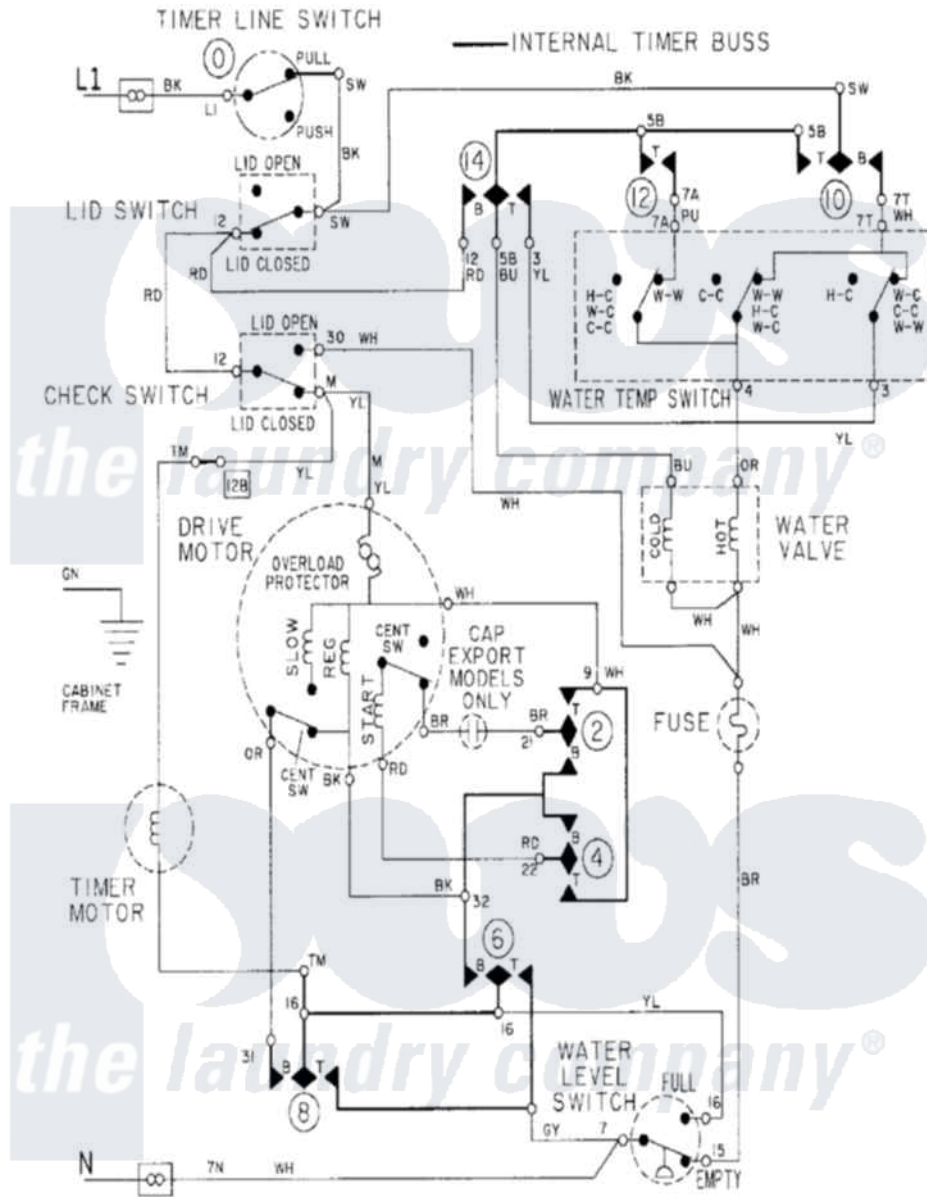

Maytag LAT9614AAL 08 - WIRING INFORMATION

Maytag Residential Maytag LAT9614AAL Washer Parts Parts Diagram 08 - WIRING INFORMATION
 Click on the part number to view part

Item	Original Part Number	Replaced By	Status	Part Description
NI	15001274		Not Available	WIRING INFORMATION