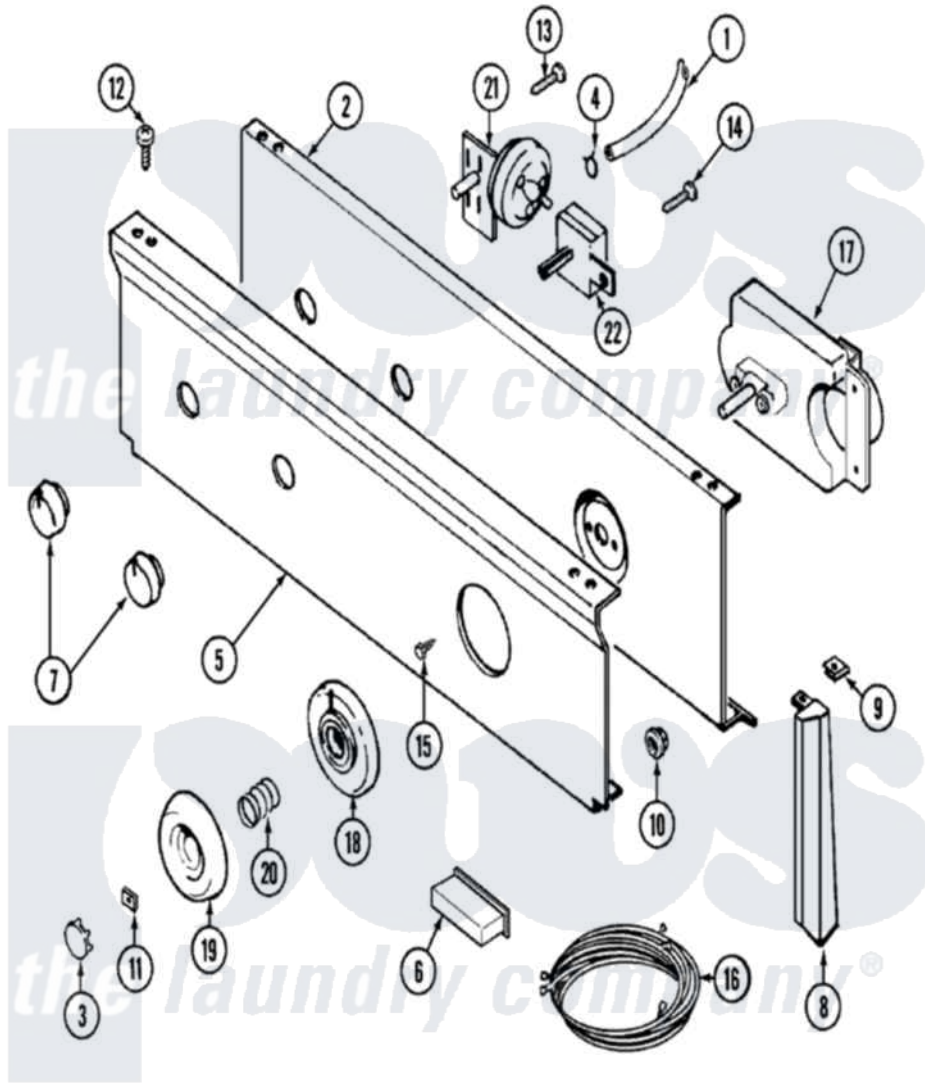

Maytag LAT9614AAM 04 - CONTROL PANEL

Maytag [Residential Maytag LAT9614AAM Washer Parts](#) Parts Diagram 04 - CONTROL PANEL
 Click on the part number to view part

Item	Original Part Number	Replaced By	Status	Part Description
1	22001036	22001619		Tube, Water Level Switch
2	315483	3370225		Screw
"	204807			Ground Wire, Supp. Plte To Top Cover
"	22001132			Plate, Support
3	216424		Not Available	CAP, KNOB (ALM)
4	410296	596669		Clamp, Manifold
5	22001470		Not Available	PANEL, CONTROL (ALM)
6	214897			Pad, Control Panel
7	22001269		Not Available	KNOB ASSY. (ALM)
8	22001293			End Cap, Control Panel
"	22001292	22001567		Cap, End
9	214894			Fastener, End Cap
10	214872			Palnut, End Cap Note: Nut, Lamp Holder
11	211605			Bezel, Timer Dial
12	210032			Screw, No.8 X 9/16 Ctsk Note:

12	210932		Screw, Inlet Duct
13	211168	W10139210	Screw, 8-18 X 5/16
14	211168	W10139210	Screw, 8-18 X 5/16
15	216412		Screw, Bracket To Timer
16	22001314		Wire Harness, Main
17	22001515	Not Available	MOTOR, TIMER
"	22001026		Timer
18	22001266	Not Available	BEZEL, TIMER KNOB (ALM)
19	22001199	Not Available	KNOB ASSY. (ALM)
20	211065		Spring, Index Wheel
21	208201		Switch, Pressure
22	208281	Not Available	SWITCH, TEMP (4POSITION)
23	16000327	Not Available	GUIDE, QUICK REF. - MAYTAG
"	22001100	Not Available	MANUAL, USE & CARE