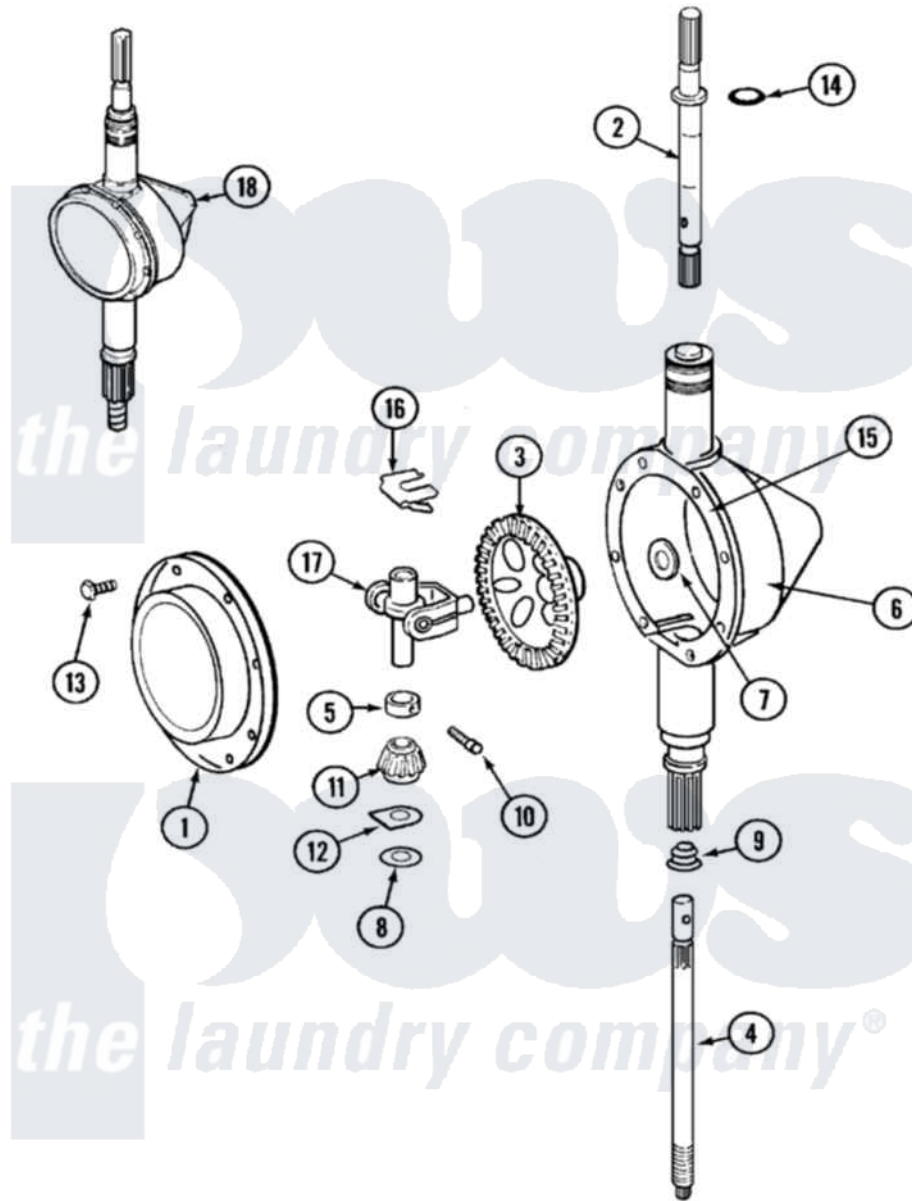

Maytag LAT9614AAM 06 - TRANSMISSION

Maytag [Residential Maytag LAT9614AAM Washer Parts](#) Parts Diagram 06 - TRANSMISSION
 Click on the part number to view part

| Item | Original Part Number | Replaced By | Status | Part Description |
|------|-------------------------|---------------------------|---------------|----------------------------------|
| 1 | 206628 | | | Cover, Transmission |
| 2 | 207153 | 6-2097820 | | Kit- Shaft |
| 3 | 206713 | 6-2067130 | | Gear- Beve |
| 4 | 215410 | 12001450 | | Ctr Shaft W/Collar Andkeeper- Dp |
| 5 | 215415 | | Not Available | COLLAR, LOWER |
| 6 | 206624 | 6-2097750 | | Trans Dee |
| 7 | 215394 | | | Washer, Bevel Gear |
| 8 | 211483 | 6-2114830 | | Washer- SP |
| 9 | 206602 | 207843 | | Lip Seal Repair Kit |
| 10 | Y206629 | | | Pin, Collar |
| 11 | 215401 | W10221114 | | Pinion |
| 12 | 215395 | | | Plate, Clutch |
| 13 | 215417 | | Not Available | SCREW, TRANSMISSION COVER |
| 14 | 210690 | | | Seal, Rubber |
| 15 | Y058700 | 675652 | | Adhesive |

16

[215581](#)

Spring, Agitator Shaft

17

206685

[6-2066850](#)

Yoke

18