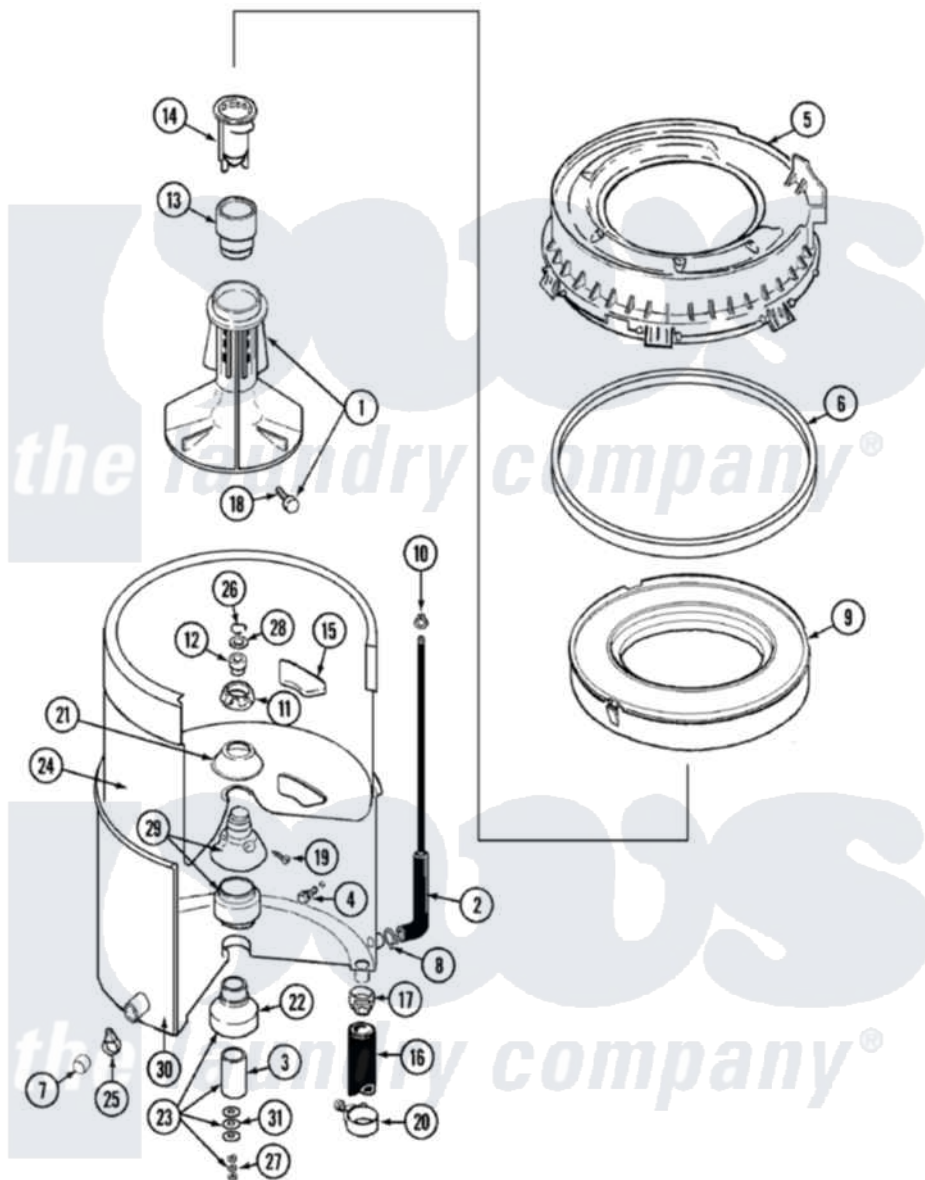

Maytag LAT9614AAM 07 - TUB

Maytag [Residential Maytag LAT9614AAM Washer Parts](#) Parts Diagram 07 - TUB
 Click on the part number to view part

Item	Original Part Number	Replaced By	Status	Part Description
1	207228			Agitator W/Lock Screw
2	22001036	22001619		Tube, Water Level Switch
3	211130			Bearing Liner, Tub Bearing
4	200744	W10175939		Bolt
"	205254	W10175938		Bolt
5	22001299			Tub Cover And Gasket Assembly
6	Y22001201	22001007		Gasket, Cover To Tub
7	214725			Cap For Spout-Outer Tub
8	211641			Clamp, 1-1/16"
9	22001142			Ring, Balance
10	410296	596669		Clamp, Manifold
11	211047	6-2110472		Nut- Clamp
12	Y0A4298	6-0A57420		Seal- Agitator
13	22001295			Housing, Dispenser
14	22001294			Cup, Dispensing
15	207219			Filter, Self-Cleaning

16	213045		Hose, Outer Tub Part Not Used
17	201011	285655	Clamp, Hose
18	206478		Not Available
19	211618	22001423	Set Screw, Mounting Stem
20	202574	3367052	Clamp, Hose
21	211210		Washer, Clamping Nut
22	200824	6-2040130	Tub Bearin
23	204013	6-2040130	Tub Bearin
24	22001139		Tub, Inner
25	214739	596669	Clamp, Manifold
26	Y015667		Retaining Ring
27	Y054867		Washer, Lock
28	Y015666		Washer, Retaining -
29	204012	6-2095720	Mounting S
30	22001114		Not Available
31	211100		TUB, OUTER (EX. LARGE)
			Washer, Outer Tub