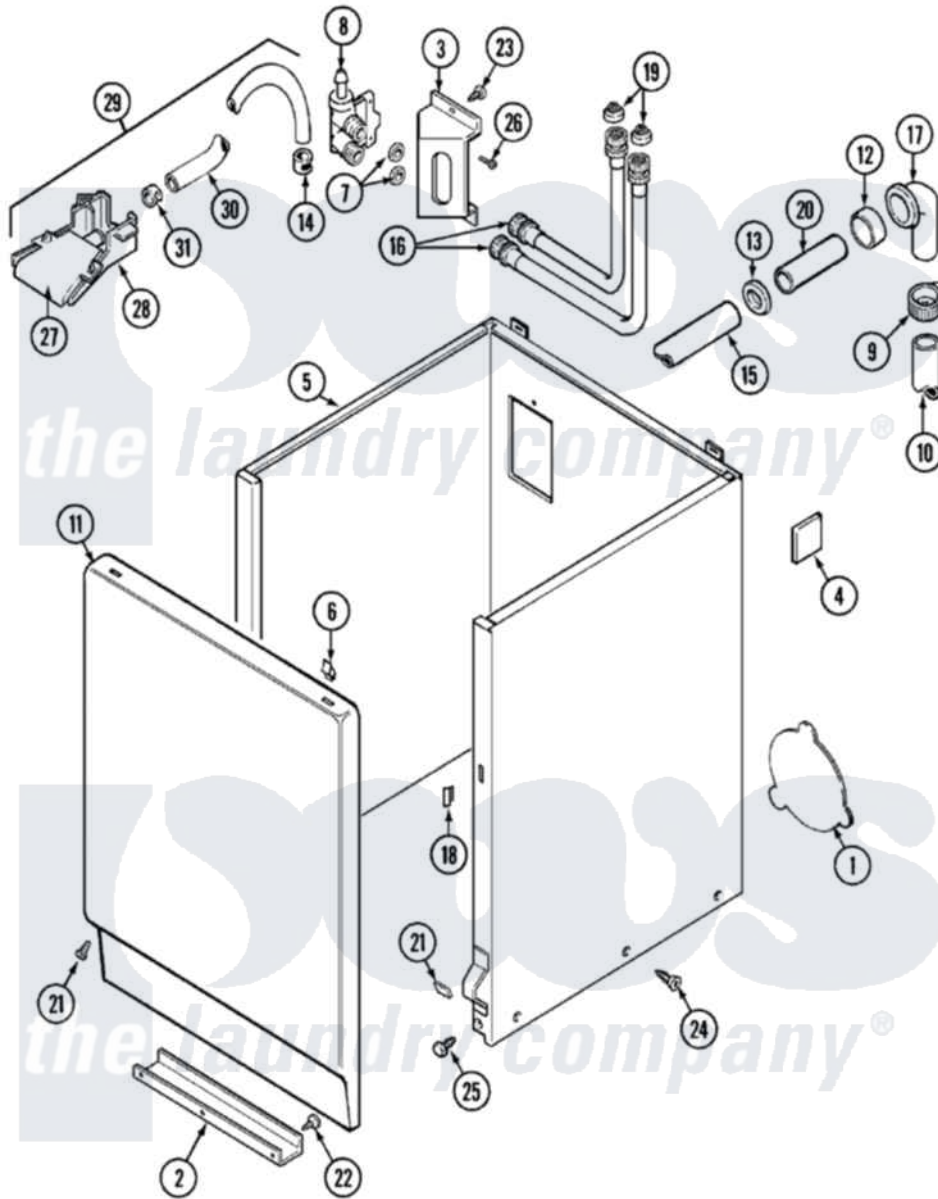

Maytag LAT9615AAE 02 - CABINET

Maytag Residential Maytag LAT9615AAE Washer Parts Parts Diagram 02 - CABINET
 Click on the part number to view part

Item	Original Part Number	Replaced By	Status	Part Description
1	211294	90767		Screw, 8A X 3/8 HeX Washer Head Tapping
"	211878		Not Available	PLATE, ACCESS
2	213846			Guard, Belt
3	214812	22002361		Bracket, Water Valve
4	215058			Pad, Cabinet Bumper
5	22001302	22004425		Cabinet White Aspack
6	212982	22001650		Fastener, Spring
7	Y013783			Washer, Inlet Hose
8	214337	96160		Screen
"	22002360			Valve, Water
9	200908	285655		Clamp, Hose
10	216017			Hose, Drain
"	Y059149			(7/8" I.D. CARTON OF 50 FT.)
11	33001221	22001817		Sheet, Sound Damper
"	216078		Not Available	PANEL, FRONT (WHT)

12	214765		Gasket, Siphon Break
13	202574	3367052	Clamp, Hose
14	216169	596669	Clamp, Manifold
15	214767	22001448	Hose, Pump
16	202860		Inlet Hose Assembly
17	Y216016	W10116738	Elbow
18	214376	22002331	Spacer, Front Panel
19	200961	12001413	Strainer And Washer Kit
20	Y014874		Screw, Idler Arm And Sleeve
"	206638		Siphon Break
21	204439		Screw And Fstner Assembly
22	211294	90767	Screw, 8A X 3/8 HeX Washer Head Tapping
23	212276	W10116760	Screw
24	213007		Xfor Cabinet See Cabinet, Back
25	213121	3400111	Screw, 12-14 X 5/8
"	213122	27001200	Screw
26	Y313561		Screw----NA
27	22001187		Injector
28	22001186		Injector
29	22001304		Water Injector Assembly
30	22001190		Hose, Injector
31	216170	489503	Clamp