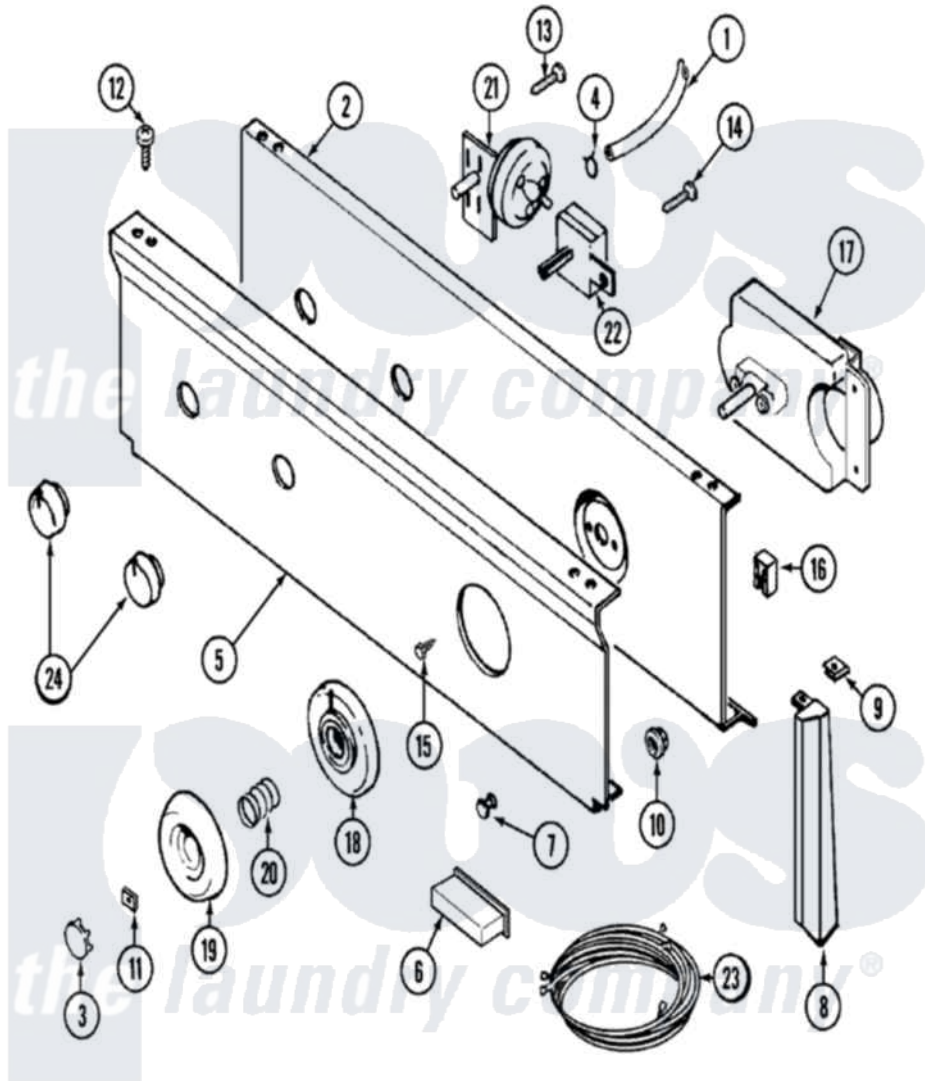

Maytag LAT9615AAE 04 - CONTROL PANEL

Maytag [Residential Maytag LAT9615AAE Washer Parts](#) Parts Diagram 04 - CONTROL PANEL
 Click on the part number to view part

Item	Original Part Number	Replaced By	Status	Part Description
1	22001036	22001619		Tube, Water Level Switch
2	204807			Ground Wire, Supp. Plte To Top Cover
"	22001132			Plate, Support
"	315483	3370225		Screw
3	22001446			Cap, Knob
4	410296	596669		Clamp, Manifold
5	22001236			Panel, Control
6	214897			Pad, Control Panel
8	22001289		Not Available	END CAP, CTRL. PNL. (LT-WHT)
"	22001564			Cap, End
"	22001565		Not Available	CAP, END (LT-WHT)
"	22001291			End Cap, Control Panel
9	214894			Fastener, End Cap
10	214872			Palnut, End Cap Note: Nut, Lamp Holder

11	211605		Bezel, Timer Dial
12	210932		Screw, No.8 X 9/16 Ctsk Note: Screw, Inlet Duct
13	211168	W10139210	Screw, 8-18 X 5/16
14	211168	W10139210	Screw, 8-18 X 5/16
15	216412		Screw, Bracket To Timer
17	22001026		Timer
"	22001515	Not Available	MOTOR, TIMER
18	22001265		Bezel, Timer Knob
19	22001198	Not Available	KNOB, TIMER (WHT)
20	211065		Spring, Index Wheel
21	208201		Switch, Pressure
22	208281	Not Available	SWITCH, TEMP (4POSITION)
23	22001314		Wire Harness, Main
24	22001268	Not Available	KNOB ASSY. (WHT)
25	22001499	22001622	Use And Care Manual
"	22001500	Not Available	MANUAL, USE & CARE
"	16000327	Not Available	GUIDE, QUICK REF. - MAYTAG