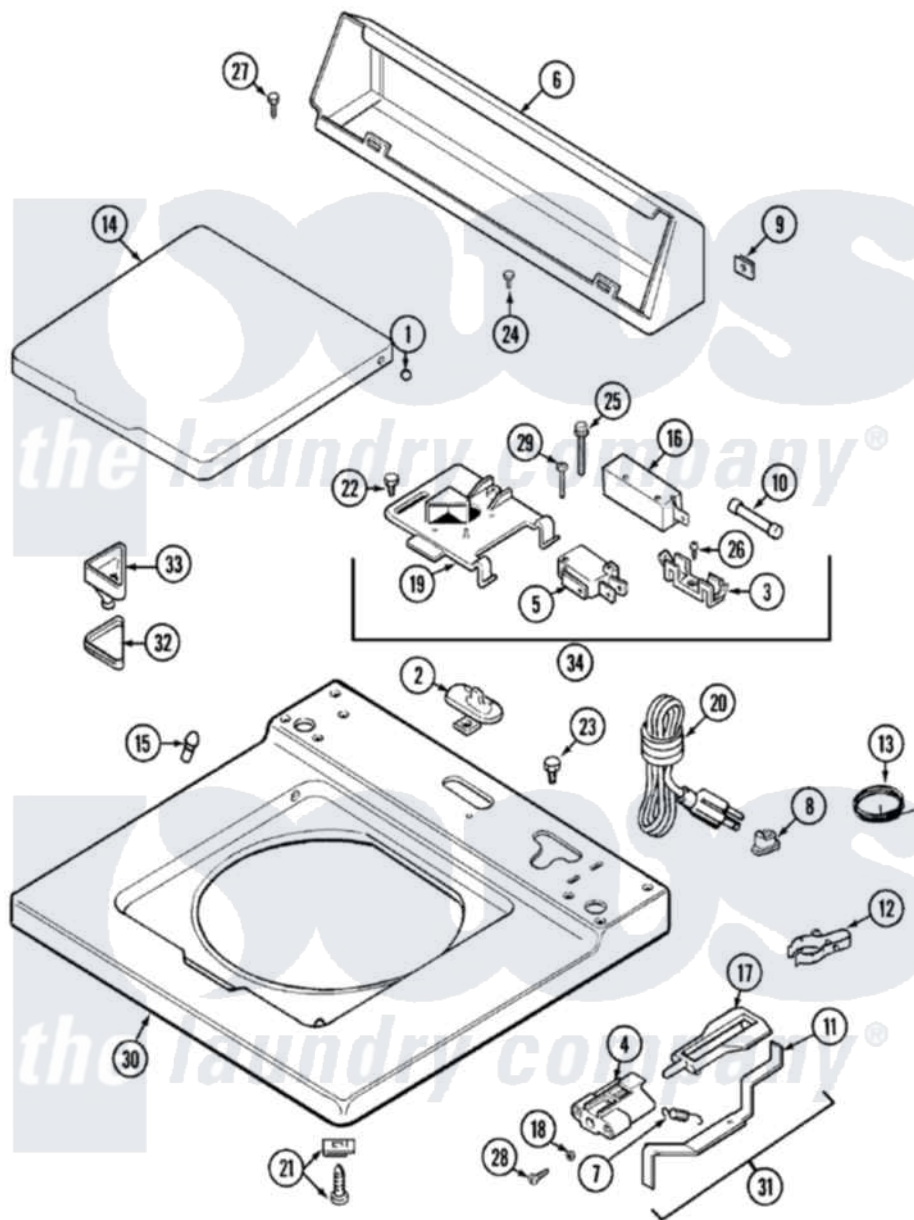

Maytag LAT9615AAE 05 - TOP

Maytag [Residential Maytag LAT9615AAE Washer Parts](#) Parts Diagram 05 - TOP
 Click on the part number to view part

Item	Original Part Number	Replaced By	Status	Part Description
1	211726			Hinge, Ball Lid
2	207159	489355		Screw, 8 X 1/2
"	22001298			Cap, Top Cover
3	207167			Block, Fuse
4	216256		Not Available	BRACKET, UNBALANCE
5	207166			Switch, Check
6	205635			Console
7	213720			Spring, Lid Switch
8	211881			Grommet, Cord Part Not Used-Gas Models Only
9	215075			Fastener, Control Panel To Console
10	207168	22001682		Switch Assembly, Lid W/4amp Fuse
11	22001136			Lever, Unbalance
12	301548			Clamp, Ground Wire
13	311155			Ground Wire And Clamp

14	22001028	22001893	Lid
"	22001206	22001893	Lid
15	212716		Bumper, Lid
16	205415	279347	Switch-Lid
17	216255		Plunger, Lid Switch
18	211500		Washer, Bracket To Top Cover
19	Y215699	22001678	Bracket, Switch And Fuse
20	208194	22003062	Cord, Power
21	204445		Screw And Fastener Assembly
22	207159	489355	Screw, 8 X 1/2
23	315483	3370225	Screw
24	216423	3370225	Screw
25	213501		Screw, No.6-20 X 1-1/8 Inch
26	Y311711		Screw, Fuse Block
27	Y313559		Screw
28	910182	25-7809	Screw, No.6-20 1/2 Flthd Torx
29	22001352		Screw, Check Switch
30	22001119		Top, Main
31	22001311		Unbalance Lever Assembly
32	215374	Not Available	GASKET FOR BLEACH CUP
33	22001202	22001006	Cup, Bleach
34	207176	22001682	Switch Assembly, Lid W/4amp Fuse