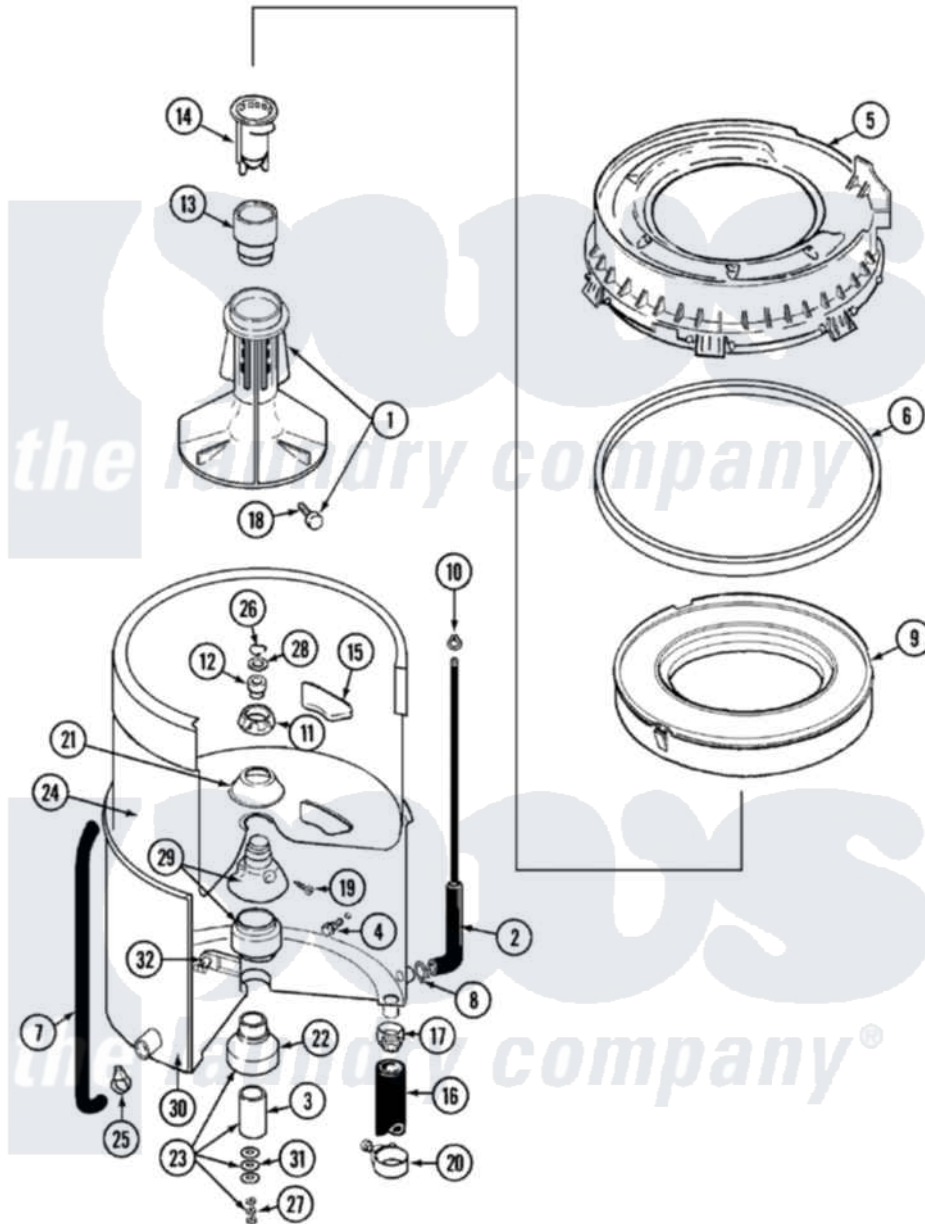

Maytag LAT9615AAE 07 - TUB

Maytag [Residential Maytag LAT9615AAE Washer Parts](#) Parts Diagram 07 - TUB
 Click on the part number to view part

Item	Original Part Number	Replaced By	Status	Part Description
1	207228			Agitator W/Lock Screw
2	22001036	22001619		Tube, Water Level Switch
3	211130			Bearing Liner, Tub Bearing
4	200744	W10175939		Bolt
"	205254	W10175938		Bolt
5	22001299			Tub Cover And Gasket Assembly
6	Y22001201	22001007		Gasket, Cover To Tub
7	22001320			Tube, Bleach
8	211641			Clamp, 1-1/16"
9	22001142			Ring, Balance
10	410296	596669		Clamp, Manifold
11	211047	6-2110472		Nut- Clamp
12	Y0A4298	6-0A57420		Seal- Agitator
13	22001295			Housing, Dispenser
14	22001294			Cup, Dispensing
15	207219			Filter, Self-Cleaning

16	213045		Hose, Outer Tub Part Not Used
17	201011	285655	Clamp, Hose
18	206478		Not Available
19	211618	22001423	Set Screw, Mounting Stem
20	202574	3367052	Clamp, Hose
21	211210		Washer, Clamping Nut
22	200824	6-2040130	Tub Bearin
23	204013	6-2040130	Tub Bearin
24	22001139		Tub, Inner
25	205161	489503	Clamp
26	Y015667		Retaining Ring
27	Y054867		Washer, Lock
28	Y015666		Washer, Retaining -
29	204012	6-2095720	Mounting S
30	22001114		Not Available
31	211100		TUB, OUTER (EX. LARGE)
32	214434		Washer, Outer Tub
			Spout, Deflector