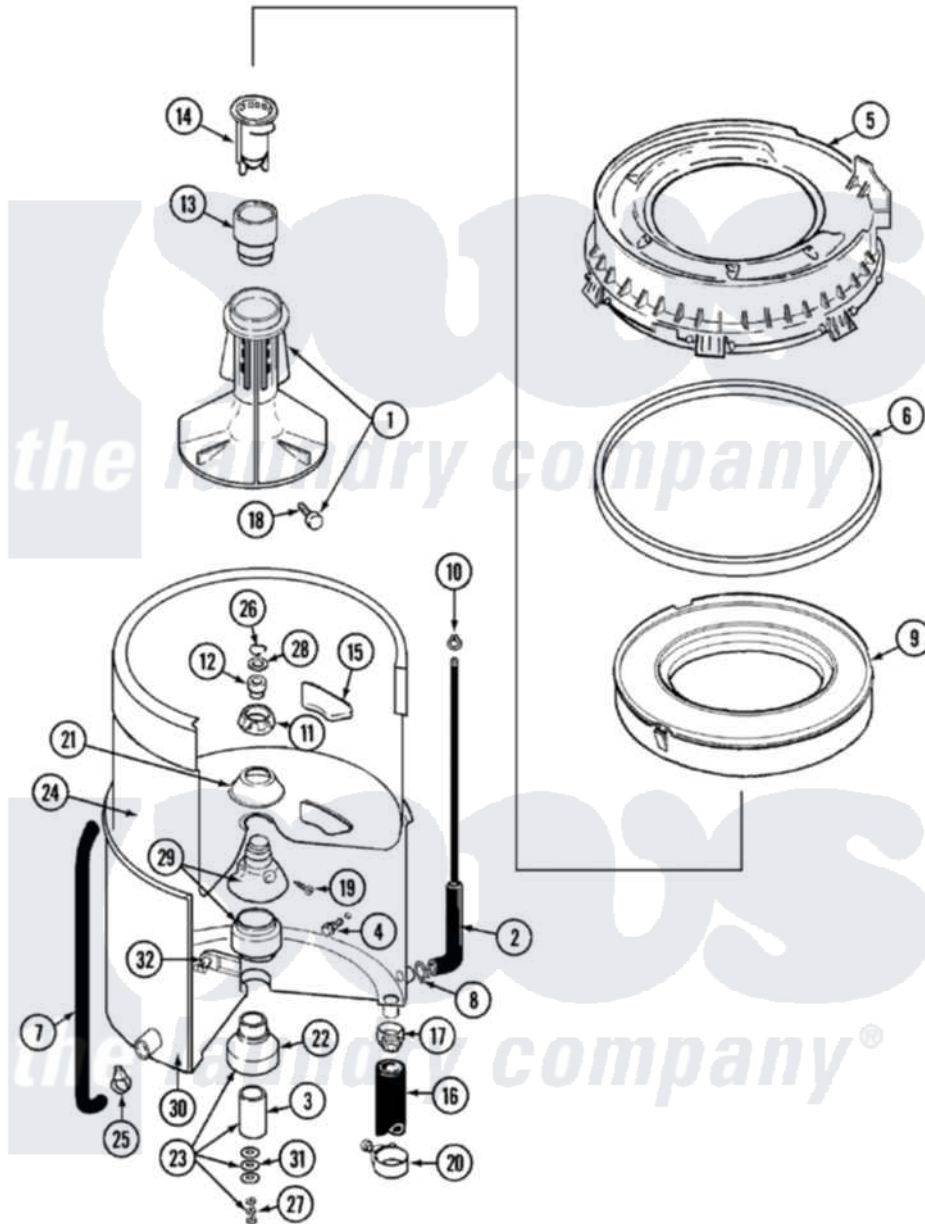

# Maytag LAT9615AAM 07 - TUB

Maytag [Residential Maytag LAT9615AAM Washer Parts](#) Parts Diagram 07 - TUB  
 Click on the part number to view part

Item	Original Part Number	Replaced By	Status	Part Description
1	<a href="#">207228</a>			Agitator W/Lock Screw
2	22001036	<a href="#">22001619</a>		Tube, Water Level Switch
3	<a href="#">211130</a>			Bearing Liner, Tub Bearing
4	200744	<a href="#">W10175939</a>		Bolt
"	205254	<a href="#">W10175938</a>		Bolt
5	<a href="#">22001299</a>			Tub Cover And Gasket Assembly
6	Y22001201	<a href="#">22001007</a>		Gasket, Cover To Tub
7	<a href="#">22001320</a>			Tube, Bleach
8	<a href="#">211641</a>			Clamp, 1-1/16"
9	<a href="#">22001142</a>			Ring, Balance
10	410296	<a href="#">596669</a>		Clamp, Manifold
11	211047	<a href="#">6-2110472</a>		Nut- Clamp
12	Y0A4298	<a href="#">6-0A57420</a>		Seal- Agitator
13	<a href="#">22001295</a>			Housing, Dispenser
14	<a href="#">22001294</a>			Cup, Dispensing
15	<a href="#">207219</a>			Filter, Self-Cleaning

16	<a href="#">213045</a>		Hose, Outer Tub Part Not Used
17	201011	<a href="#">285655</a>	Clamp, Hose
18	206478		Not Available
19	211618	<a href="#">22001423</a>	Set Screw, Mounting Stem
20	202574	<a href="#">3367052</a>	Clamp, Hose
21	<a href="#">211210</a>		Washer, Clamping Nut
22	200824	<a href="#">6-2040130</a>	Tub Bearin
23	204013	<a href="#">6-2040130</a>	Tub Bearin
24	<a href="#">22001139</a>		Tub, Inner
25	205161	<a href="#">489503</a>	Clamp
26	<a href="#">Y015667</a>		Retaining Ring
27	<a href="#">Y054867</a>		Washer, Lock
28	<a href="#">Y015666</a>		Washer, Retaining -
29	204012	<a href="#">6-2095720</a>	Mounting S
30	22001114		Not Available
31	<a href="#">211100</a>		TUB, OUTER (EX. LARGE)
32	<a href="#">214434</a>		Washer, Outer Tub
			Spout, Deflector