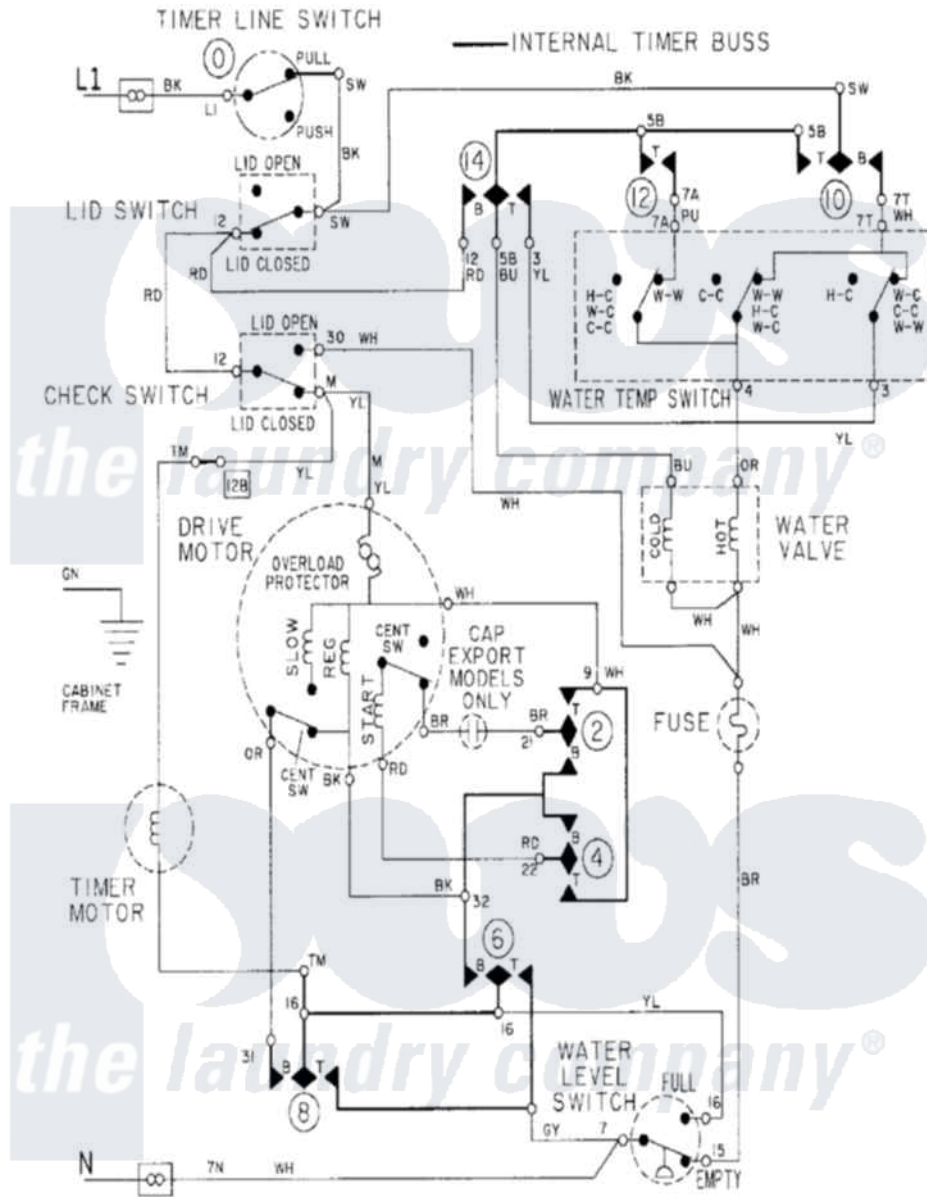

# Maytag LAT9615AAM 08 - WIRING INFORMATION

Maytag Residential Maytag LAT9615AAM Washer Parts Parts Diagram 08 - WIRING INFORMATION  
 Click on the part number to view part

Item	Original Part Number	Replaced By	Status	Part Description
NI	15001274		Not Available	WIRING INFORMATION