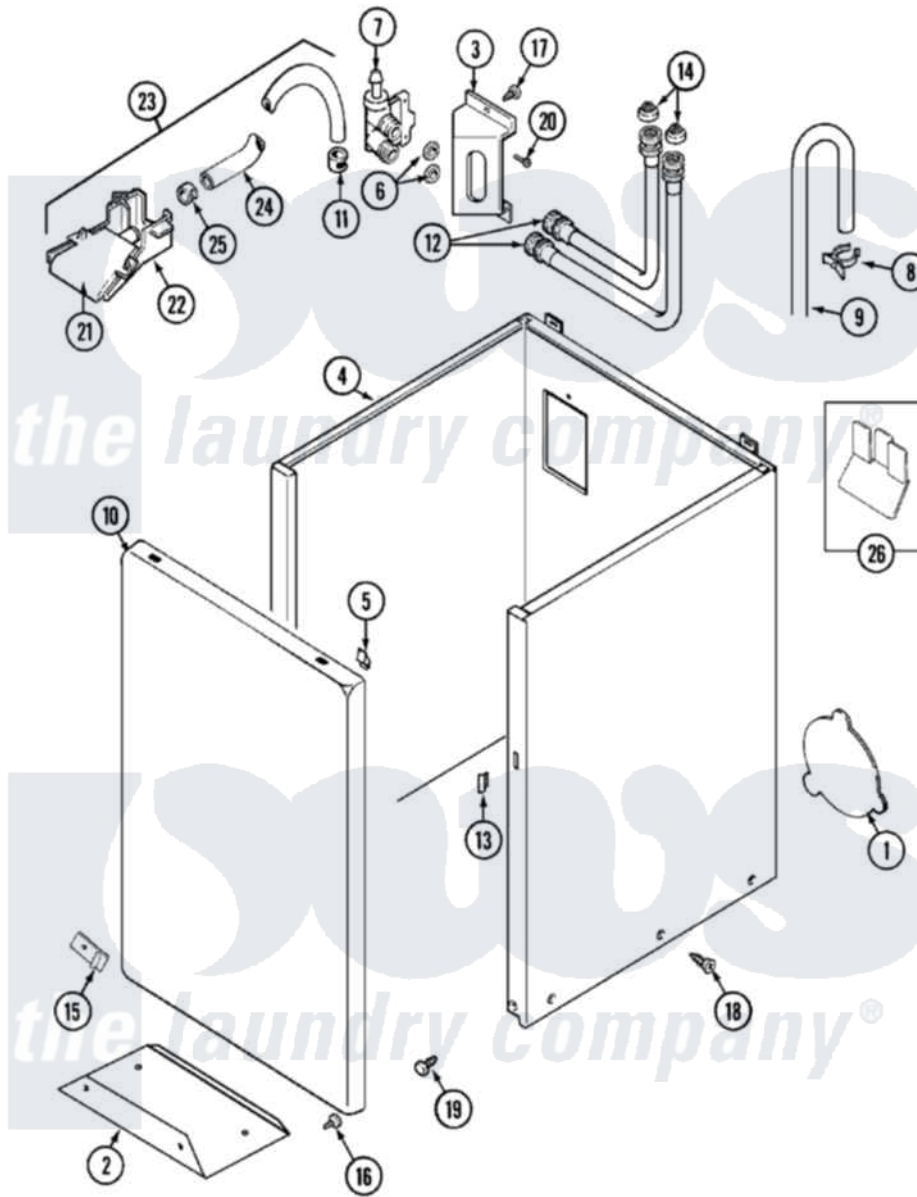

Maytag LAT9616AAE 02 - CABINET

Maytag [Residential Maytag LAT9616AAE Washer Parts](#) Parts Diagram 02 - CABINET
 Click on the part number to view part

Item	Original Part Number	Replaced By	Status	Part Description
1	211878		Not Available	PLATE, ACCESS
"	211294	90767		Screw, 8A X 3/8 HeX Washer Head Tapping
"	22001683	22002924		Plate, Access
2	213846			Guard, Belt
3	214812	22002361		Bracket, Water Valve
"	22002361			Bracket, Water Valve
4	22001302	22004425		Cabinet White Aspack
"	22002379	22004425		Cabinet White Aspack
5	22001650			Fastener, Spring
6	Y013783			Washer, Inlet Hose
7	214337	96160		Screen
"	22001274			Valve, Water
"	22002360			Valve, Water
8	22001815	22002765		Clip, Hose
9	22001816			Hose, Drain
10	22001143			Damper, Sound

"	22002366		Not Available	PANEL, FRONT (WHT)
"	22001144			Damper, Sound
"	22001803		Not Available	PANEL, FRONT (WHT)
11	216169	596669		Clamp, Manifold
12	202860			Inlet Hose Assembly
13	214376	22002331		Spacer, Front Panel
14	200961	12001413		Strainer And Washer Kit
15	22002378	27001200		Screw
"	22002377			Clip, Retainer
"	22002376			Clip
"	22001995			Screw Note: Screw, Tumbler Front And Shroud
"	12001341			Screw And Fastener Kit
16	211294	90767		Screw, 8A X 3/8 HeX Washer Head Tapping
17	212276	W10116760		Screw
"	22002372			Screw
18	213007			Xfor Cabinet See Cabinet, Back
19	213122	27001200		Screw
"	213121	3400111		Screw, 12-14 X 5/8
20	Y313561			Screw----NA
21	22001187			Injector
22	22001186			Injector
23	22001304			Water Injector Assembly
24	22001190			Hose, Injector
25	216169	596669		Clamp, Manifold
26	22001972			Clip, Cabinet