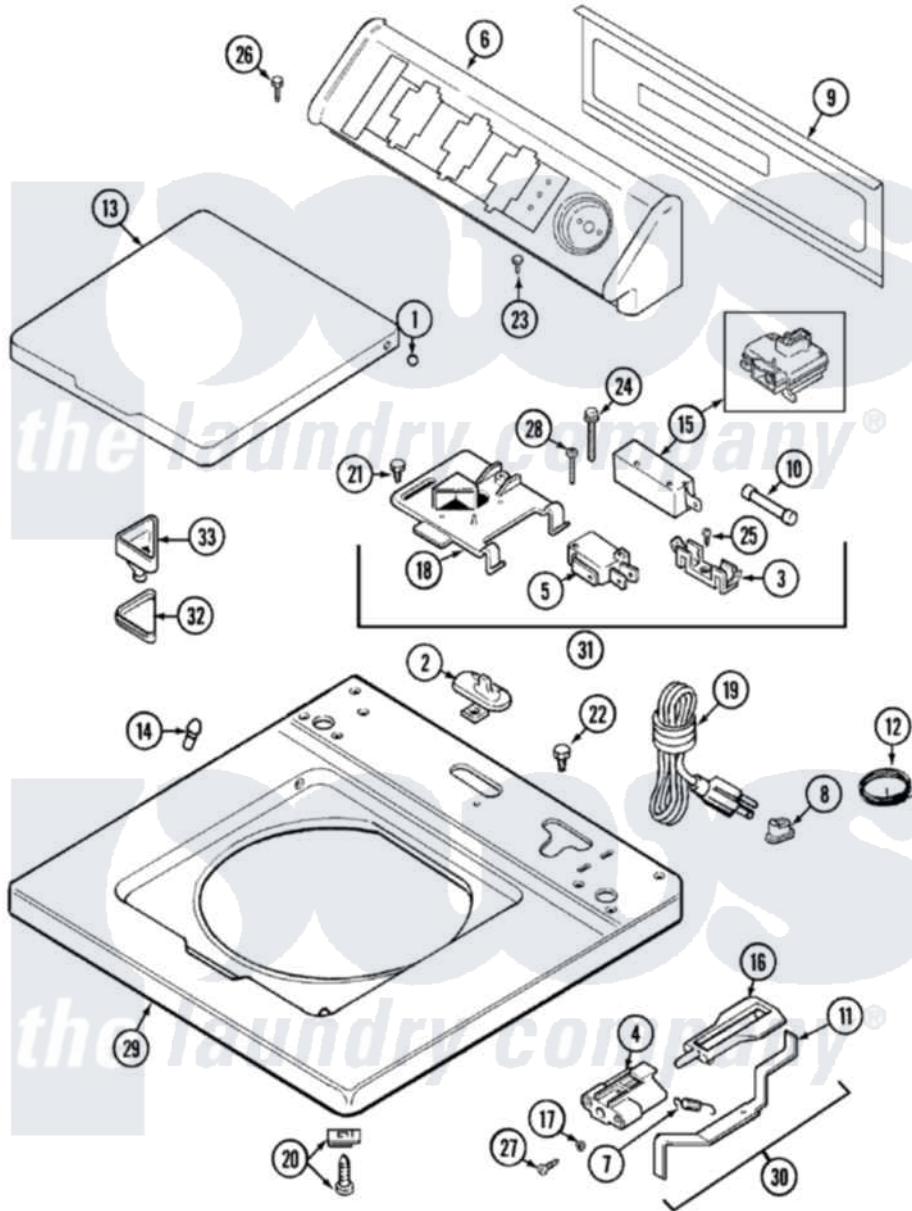

# Maytag LAT9616AAE 05 - TOP

Maytag [Residential Maytag LAT9616AAE Washer Parts](#) Parts Diagram 05 - TOP  
 Click on the part number to view part

Item	Original Part Number	Replaced By	Status	Part Description
1	<a href="#">211726</a>			Hinge, Ball Lid
2	<a href="#">22001298</a>			Cap, Top Cover
"	207159	<a href="#">489355</a>		Screw, 8 X 1/2
3	W10124350		Not Available	NOT REQUIRED PART OR SEE NOTE
"	<a href="#">207167</a>			Block, Fuse
4	<a href="#">22002135</a>			Bracket, Unbalance
"	22001645		Not Available	BRACKET, UNBALANCE---NA
5	W10124350		Not Available	NOT REQUIRED PART OR SEE NOTE
"	<a href="#">207166</a>			Switch, Check
6	<a href="#">22001670</a>			Console
7	<a href="#">213720</a>			Spring, Lid Switch
8	<a href="#">211881</a>			Grommet, Cord Part Not Used-Gas Models Only
9	22001662	<a href="#">8534058</a>		Screw
"	216423	<a href="#">3370225</a>		Screw