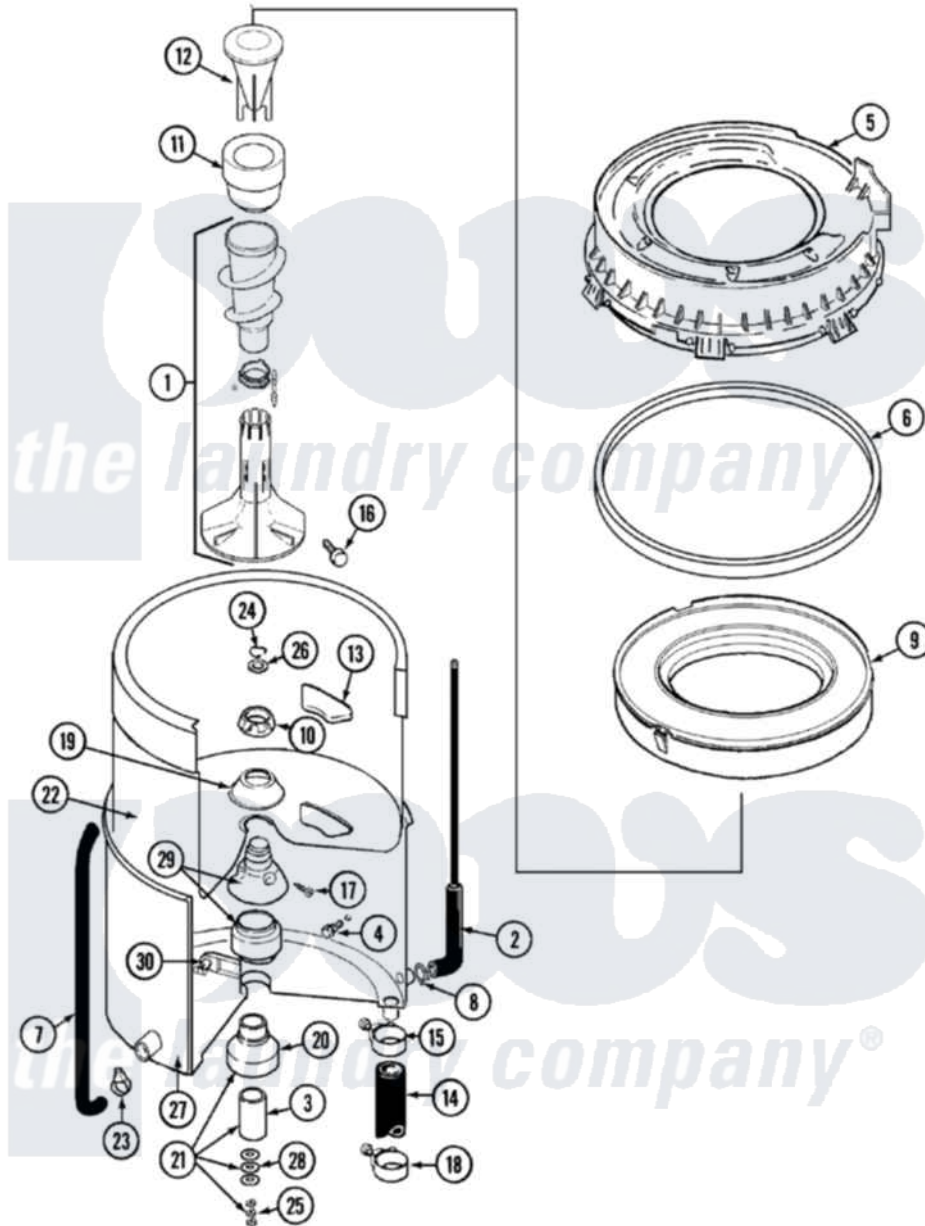

Maytag LAT9616AAE 07 - TUB

Maytag [Residential Maytag LAT9616AAE Washer Parts](#) Parts Diagram 07 - TUB
 Click on the part number to view part

Item	Original Part Number	Replaced By	Status	Part Description
1	22001821			Agitator Auger And Base Assembly
2	22001036	22001619		Tube, Water Level Switch
3	211130			Bearing Liner, Tub Bearing
4	200744	W10175939		Bolt
"	205254	W10175938		Bolt
5	22001299			Tub Cover And Gasket Assembly
6	Y22001201	22001007		Gasket, Cover To Tub
7	22001320			Tube, Bleach
8	211641			Clamp, 1-1/16"
9	22001142			Ring, Balance
10	211047	6-2110472		Nut- Clamp
11	22001805	21001905		Dispenser, Fabric
12	22001806	21001905		Dispenser, Fabric
13	207219			Filter, Self-Cleaning
14	213045			Hose, Outer Tub Part Not

14	213043		Used
15	22001640	285655	Clamp, Hose
16	22001819		L0cking Screw And O Ring
17	22001423		Set Screw, Mounting Stem
18	22001640	285655	Clamp, Hose
19	211210		Washer, Clamping Nut
20	200824	6-2040130	Tub Bearin
21	204013	6-2040130	Tub Bearin
22	22001139		Tub, Inner
23	205161	489503	Clamp
24	Y015667		Retaining Ring
25	Y054867		Washer, Lock
26	Y015666		Washer, Retaining -
27	22001114	Not Available	TUB, OUTER (EX. LARGE)
28	211100		Washer, Outer Tub
29	22001648	6-2095720	Mounting S
30	214434		Spout, Deflector