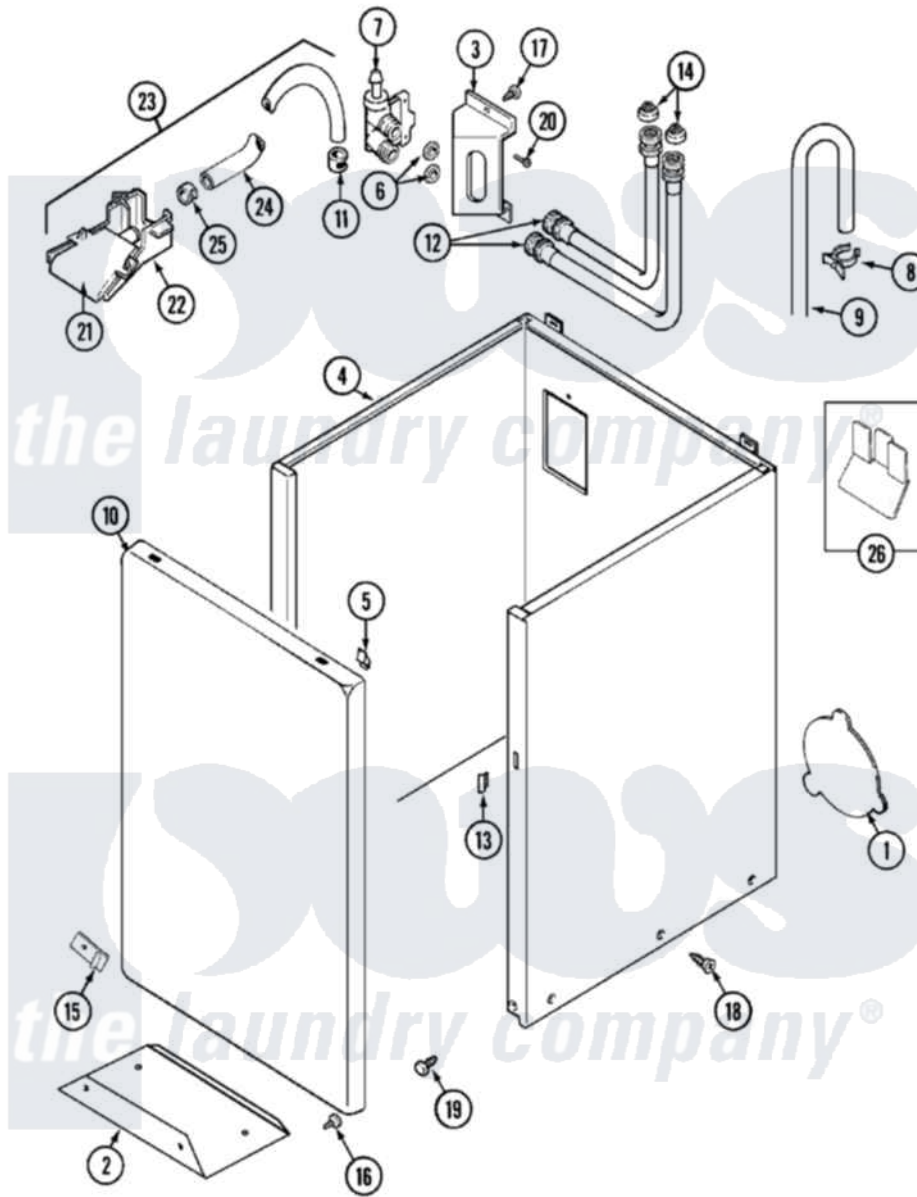

# Maytag LAT9616AAM 02 - CABINET

Maytag [Residential Maytag LAT9616AAM Washer Parts](#) Parts Diagram 02 - CABINET  
 Click on the part number to view part

Item	Original Part Number	Replaced By	Status	Part Description
1	211878		Not Available	PLATE, ACCESS
"	211294	<a href="#">90767</a>		Screw, 8A X 3/8 HeX Washer Head Tapping
"	22001683	<a href="#">22002924</a>		Plate, Access
2	<a href="#">213846</a>			Guard, Belt
3	214812	<a href="#">22002361</a>		Bracket, Water Valve
"	<a href="#">22002361</a>			Bracket, Water Valve
4	<a href="#">22001303</a>			Cabinet ----NA
"	22002380	<a href="#">22001303</a>		Cabinet ----NA
5	<a href="#">22001650</a>			Fastener, Spring
6	<a href="#">Y013783</a>			Washer, Inlet Hose
7	214337	<a href="#">96160</a>		Screen
"	<a href="#">22001274</a>			Valve, Water
"	<a href="#">22002360</a>			Valve, Water
8	22001815	<a href="#">22002765</a>		Clip, Hose
9	<a href="#">22001816</a>			Hose, Drain
10	<a href="#">22001143</a>			Damper, Sound