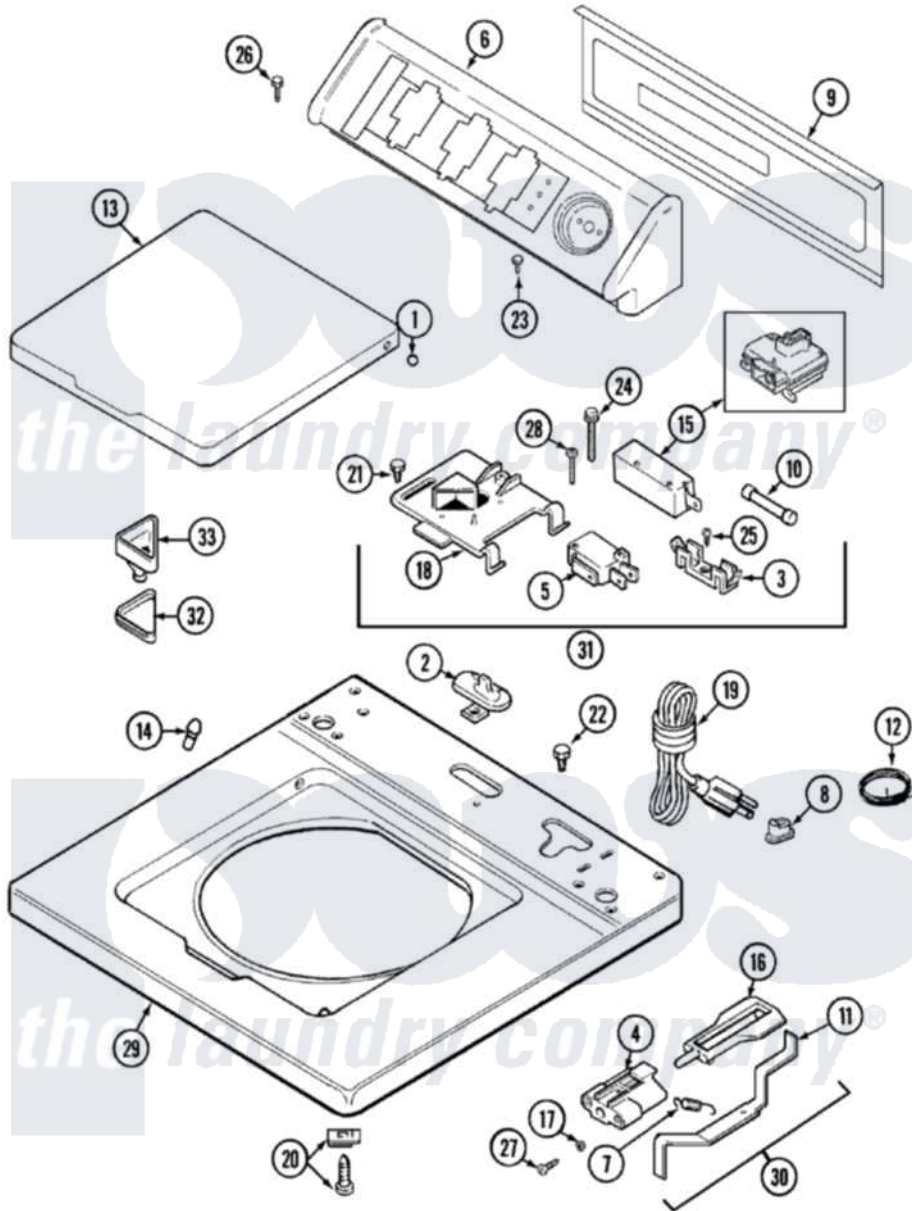

# Maytag LAT9616AAM 05 - TOP

Maytag [Residential Maytag LAT9616AAM Washer Parts](#) Parts Diagram 05 - TOP  
 Click on the part number to view part

Item	Original Part Number	Replaced By	Status	Part Description
1	<a href="#">211726</a>			Hinge, Ball Lid
2	<a href="#">22001298</a>			Cap, Top Cover
"	207159	<a href="#">489355</a>		Screw, 8 X 1/2
3	W10124350		Not Available	NOT REQUIRED PART OR SEE NOTE
"	<a href="#">207167</a>			Block, Fuse
4	<a href="#">22002135</a>			Bracket, Unbalance
"	22001645		Not Available	BRACKET, UNBALANCE---NA
5	W10124350		Not Available	NOT REQUIRED PART OR SEE NOTE
"	<a href="#">207166</a>			Switch, Check
6	<a href="#">22001671</a>			Console ---NA
7	<a href="#">213720</a>			Spring, Lid Switch
8	<a href="#">211881</a>			Grommet, Cord Part Not Used-Gas Models Only
9	22001662	<a href="#">8534058</a>		Screw
"	216423	<a href="#">3370225</a>		Screw