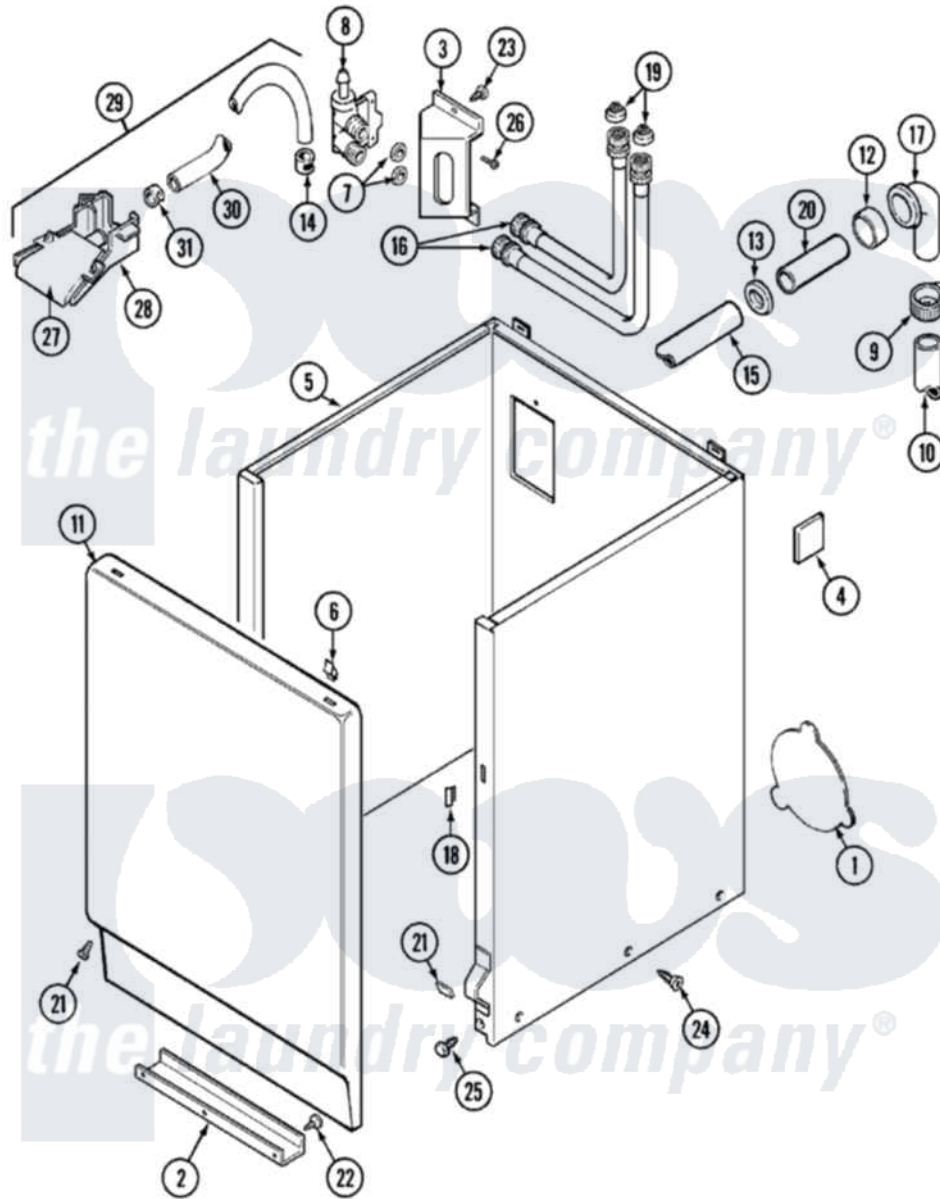

Maytag LAT9634AAE 02 - CABINET

Maytag [Residential Maytag LAT9634AAE Washer Parts](#) Parts Diagram 02 - CABINET
 Click on the part number to view part

Item	Original Part Number	Replaced By	Status	Part Description
1	211294	90767		Screw, 8A X 3/8 HeX Washer Head Tapping
"	211878		Not Available	PLATE, ACCESS
2	213846			Guard, Belt
3	214812	22002361		Bracket, Water Valve
4	215058			Pad, Cabinet Bumper
5	22001302	22004425		Cabinet White Aspack
6	212982	22001650		Fastener, Spring
7	Y013783			Washer, Inlet Hose
8	214337	96160		Screen
"	22001274			Valve, Water
9	200908	285655		Clamp, Hose
10	216017			Hose, Drain
"	Y059149			(7/8" I.D. CARTON OF 50 FT.)
11	33001221	22001817		Sheet, Sound Damper
"	216078		Not Available	PANEL, FRONT (WHT)

12	214765		Gasket, Siphon Break
13	202574	3367052	Clamp, Hose
14	216169	596669	Clamp, Manifold
15	214767	22001448	Hose, Pump
16	202860		Inlet Hose Assembly
17	Y216016	W10116738	Elbow
18	214376	22002331	Spacer, Front Panel
19	200961	12001413	Strainer And Washer Kit
20	Y014874		Screw, Idler Arm And Sleeve
"	206638		Siphon Break
21	204439		Screw And Fstner Assembly
22	211294	90767	Screw, 8A X 3/8 HeX Washer Head Tapping
23	212276	W10116760	Screw
24	213007		Xfor Cabinet See Cabinet, Back
25	213121	3400111	Screw, 12-14 X 5/8
"	213122	27001200	Screw
26	Y313561		Screw----NA
27	22001187		Injector
28	22001186		Injector
29	22001304		Water Injector Assembly
30	22001190		Hose, Injector
31	216170	489503	Clamp