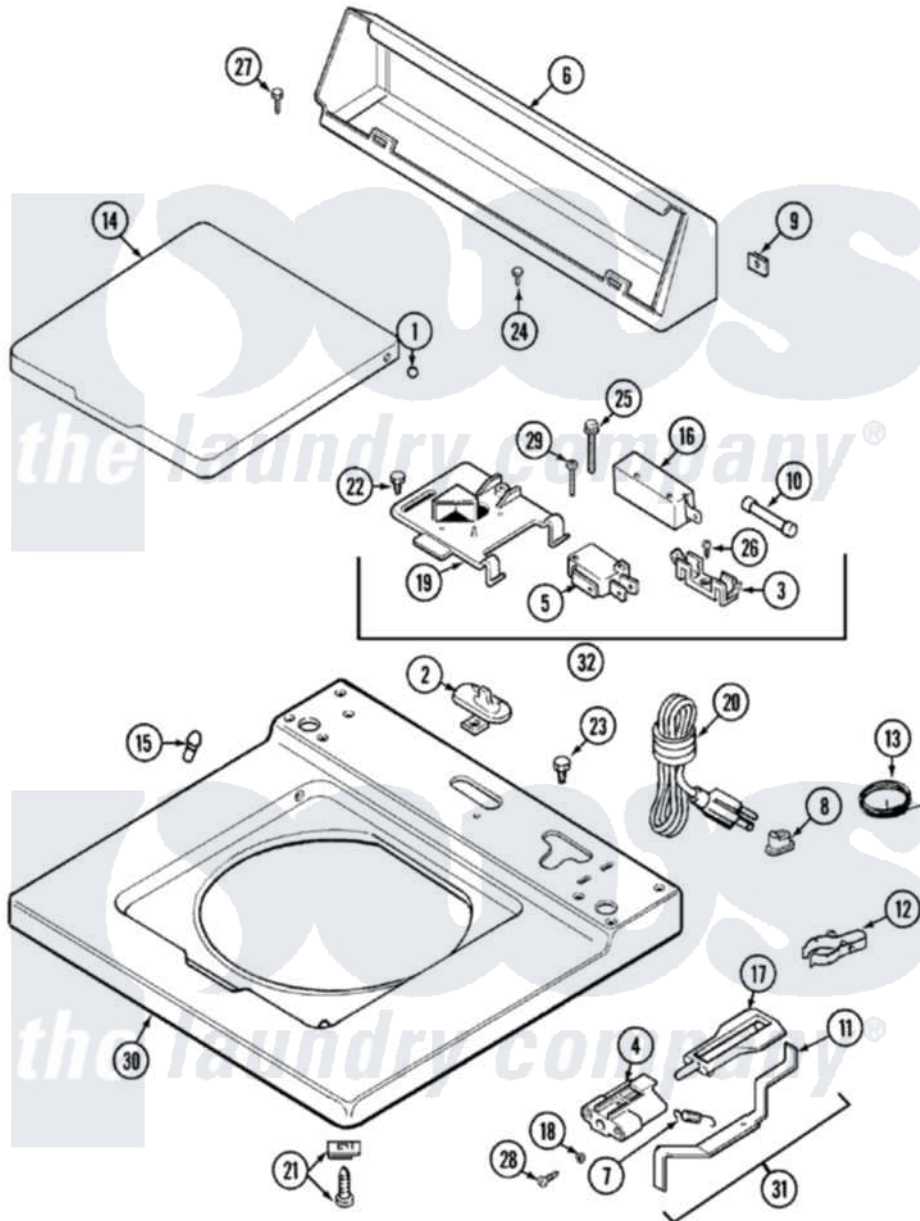

Maytag LAT9634AAE 05 - TOP

Maytag [Residential Maytag LAT9634AAE Washer Parts](#) Parts Diagram 05 - TOP
 Click on the part number to view part

Item	Original Part Number	Replaced By	Status	Part Description
1	211726			Hinge, Ball Lid
2	207159	489355		Screw, 8 X 1/2
"	22001298			Cap, Top Cover
3	207167			Block, Fuse
4	216256		Not Available	BRACKET, UNBALANCE
5	207166			Switch, Check
6	205635			Console
7	213720			Spring, Lid Switch
8	211881			Grommet, Cord Part Not Used-Gas Models Only
9	215075			Fastener, Control Panel To Console
10	207168	22001682		Switch Assembly, Lid W/4amp Fuse
11	22001136			Lever, Unbalance
12	301548			Clamp, Ground Wire
13	204807			Ground Wire, Supp. Plite To Top Cover

14	22001028	22001893	Lid
"	22001206	22001893	Lid
15	212716		Bumper, Lid
16	205415	279347	Switch-Lid
17	216255		Plunger, Lid Switch
18	211500		Washer, Bracket To Top Cover
19	Y215699	22001678	Bracket, Switch And Fuse
20	208194	22003062	Cord, Power
21	204445		Screw And Fastener Assembly
22	207159	489355	Screw, 8 X 1/2
23	315483	3370225	Screw
24	216423	3370225	Screw
25	213501		Screw, No.6-20 X 1-1/8 Inch
26	Y311711		Screw, Fuse Block
27	Y313559		Screw
28	910182	25-7809	Screw, No.6-20 1/2 Flthd Torx
29	22001352		Screw, Check Switch
30	22001117	Not Available	TOP COVER ASSEMBLY (WHT)
31	22001311		Unbalance Lever Assembly
32	207176	22001682	Switch Assembly, Lid W/4amp Fuse