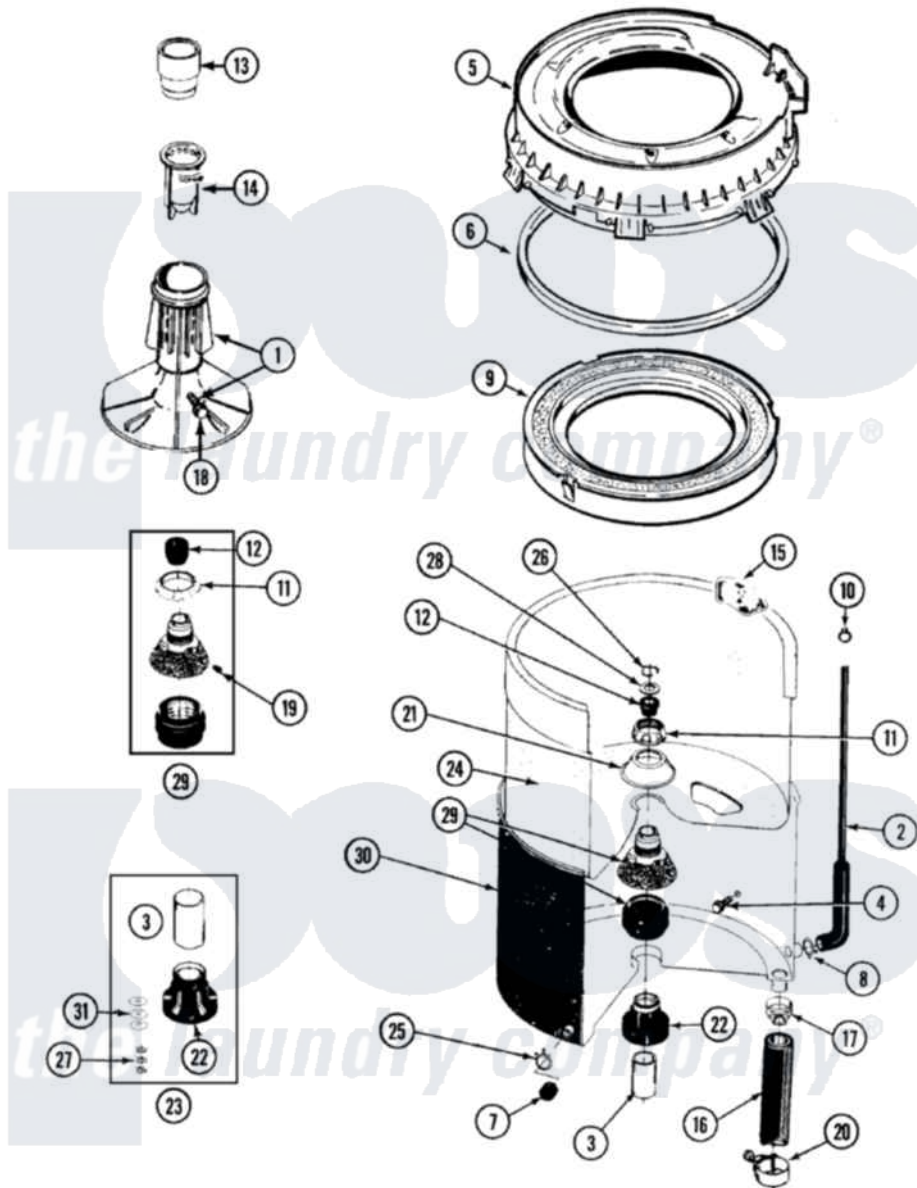

Maytag LAT9634AAE 07 - TUB

Maytag [Residential Maytag LAT9634AAE Washer Parts](#) Parts Diagram 07 - TUB
 Click on the part number to view part

Item	Original Part Number	Replaced By	Status	Part Description
1	207228			Agitator W/Lock Screw
2	22001036	22001619		Tube, Water Level Switch
3	211130			Bearing Liner, Tub Bearing
4	200744	W10175939		Bolt
"	205254	W10175938		Bolt
5	22001299			Tub Cover And Gasket Assembly
6	Y22001201	22001007		Gasket, Cover To Tub
7	214725			Cap For Spout-Outer Tub
8	211641			Clamp, 1-1/16"
9	22001142			Ring, Balance
10	410296	596669		Clamp, Manifold
11	211047	6-2110472		Nut- Clamp
12	Y0A4298	6-0A57420		Seal- Agitator
13	22001295			Housing, Dispenser
14	22001294			Cup, Dispensing
15	207219			Filter, Self-Cleaning

16	213045		Hose, Outer Tub Part Not Used
17	201011	285655	Clamp, Hose
18	206478		Not Available
19	211618	22001423	Set Screw, Mounting Stem
20	202574	3367052	Clamp, Hose
21	211210		Washer, Clamping Nut
22	200824	6-2040130	Tub Bearin
23	204013	6-2040130	Tub Bearin
24	22001139		Tub, Inner
25	214739	596669	Clamp, Manifold
26	Y015667		Retaining Ring
27	Y054867		Washer, Lock
28	Y015666		Washer, Retaining -
29	204012	6-2095720	Mounting S
30	22001114		Not Available
31	211100		TUB, OUTER (EX. LARGE)
			Washer, Outer Tub