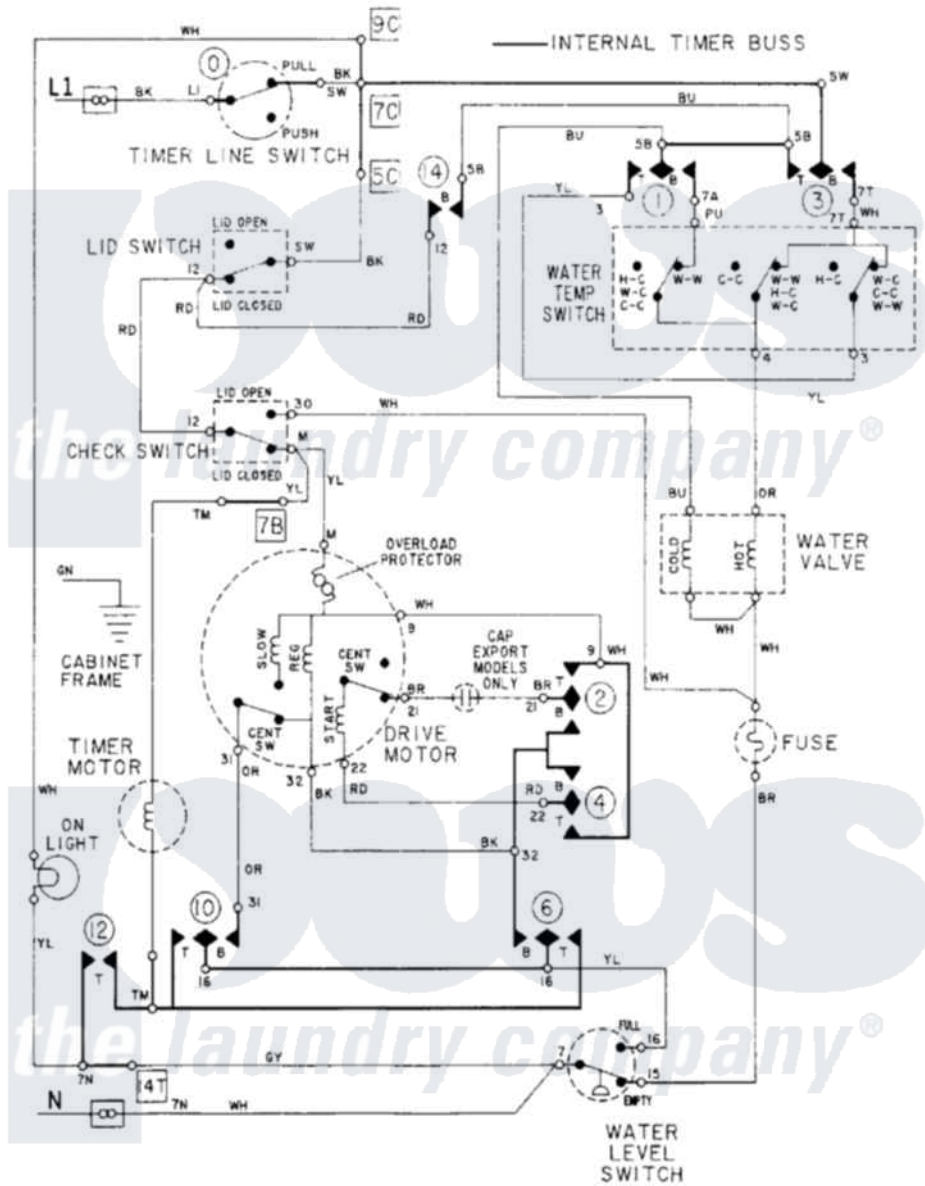

# Maytag LAT9634AAE 08 - WIRING INFORMATION

Maytag Residential Maytag LAT9634AAE Washer Parts Parts Diagram 08 - WIRING INFORMATION  
 Click on the part number to view part

Item	Original Part Number	Replaced By	Status	Part Description
NI	15001004		Not Available	WIRING INFORMATION