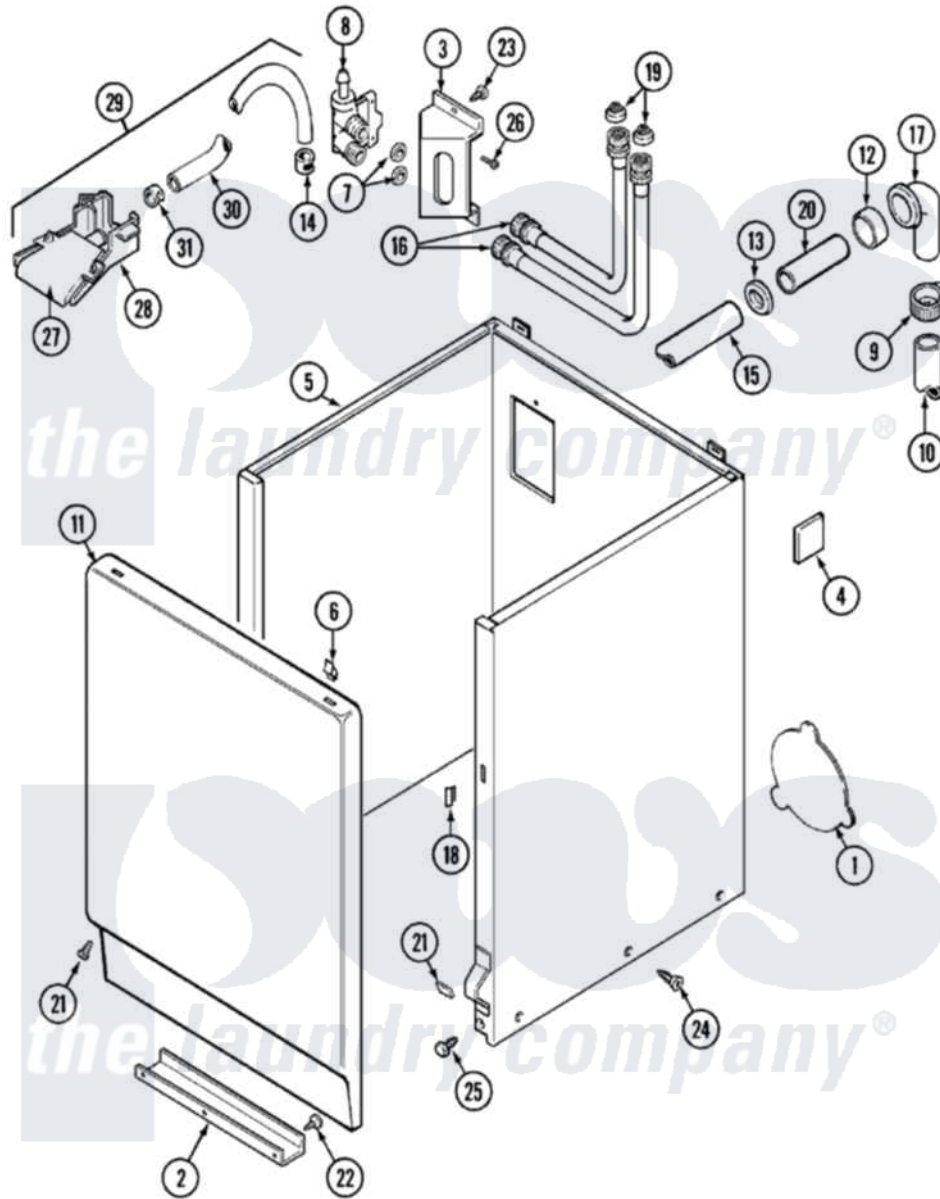

Maytag LAT9634AAL 02 - CABINET

Maytag Residential Maytag LAT9634AAL Washer Parts Parts Diagram 02 - CABINET
 Click on the part number to view part

Item	Original Part Number	Replaced By	Status	Part Description
1	211294	90767		Screw, 8A X 3/8 HeX Washer Head Tapping
"	211878		Not Available	PLATE, ACCESS
2	213846			Guard, Belt
3	214812	22002361		Bracket, Water Valve
4	215058			Pad, Cabinet Bumper
5	22001303			Cabinet ---NA
6	212982	22001650		Fastener, Spring
7	Y013783			Washer, Inlet Hose
8	214337	96160		Screen
"	22001274			Valve, Water
9	200908	285655		Clamp, Hose
10	216017			Hose, Drain
"	Y059149			(7/8" I.D. CARTON OF 50 FT.)
11	33001221	22001817		Sheet, Sound Damper
"	216078L		Not Available	PANEL, FRONT (ALM) SUB

12	214765		Gasket, Siphon Break
13	202574	3367052	Clamp, Hose
14	216169	596669	Clamp, Manifold
15	214767	22001448	Hose, Pump
16	202860		Inlet Hose Assembly
17	Y216016	W10116738	Elbow
18	214376	22002331	Spacer, Front Panel
19	200961	12001413	Strainer And Washer Kit
20	Y014874		Screw, Idler Arm And Sleeve
"	206638		Siphon Break
21	204439		Screw And Fstner Assembly
22	211294	90767	Screw, 8A X 3/8 HeX Washer Head Tapping
23	212276	W10116760	Screw
24	213007		Xfor Cabinet See Cabinet, Back
25	213121	3400111	Screw, 12-14 X 5/8
"	213122	27001200	Screw
26	Y313561		Screw----NA
27	22001187		Injector
28	22001186		Injector
29	22001304		Water Injector Assembly
30	22001190		Hose, Injector
31	216170	489503	Clamp