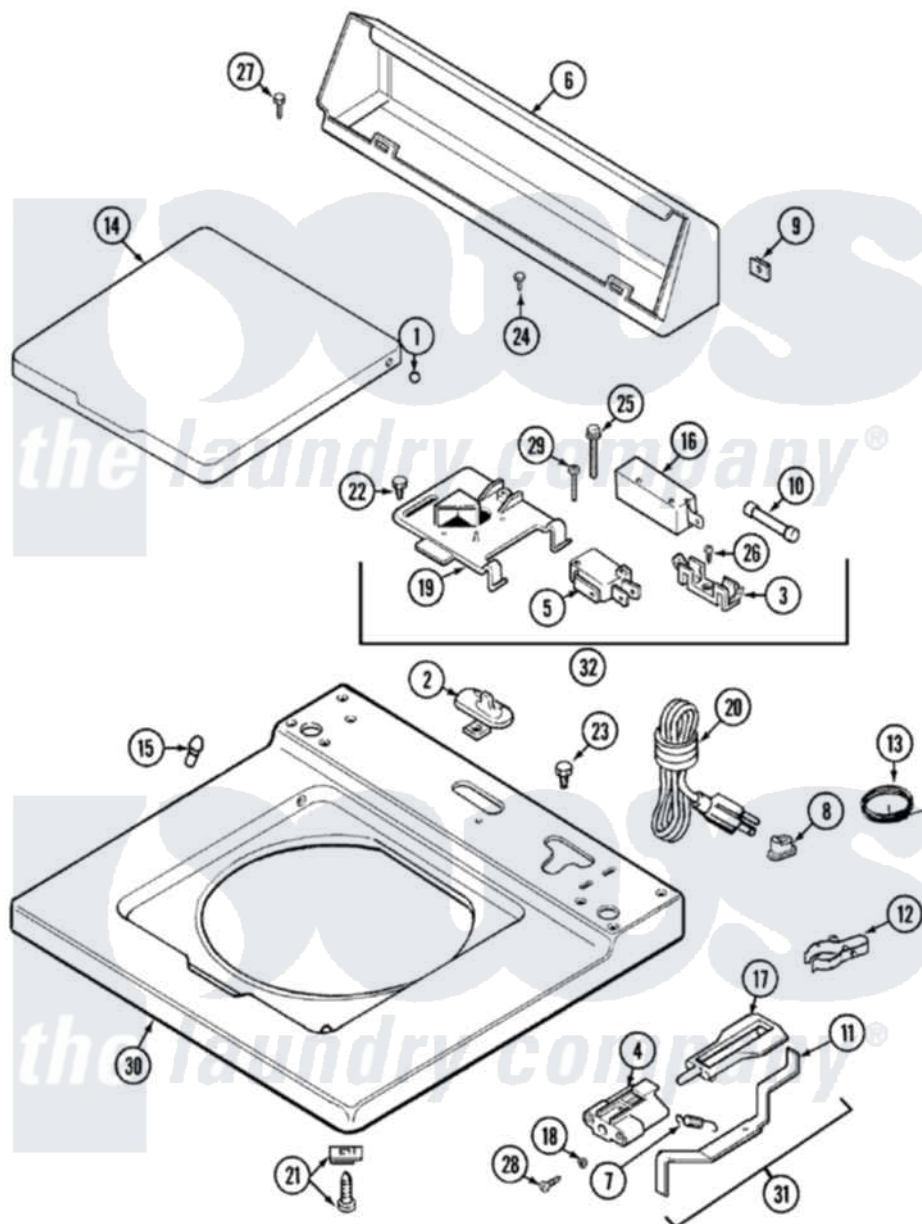

# Maytag LAT9634AAL 05 - TOP

Maytag [Residential Maytag LAT9634AAL Washer Parts](#) Parts Diagram 05 - TOP  
 Click on the part number to view part

Item	Original Part Number	Replaced By	Status	Part Description
1	<a href="#">211726</a>			Hinge, Ball Lid
2	207159	<a href="#">489355</a>		Screw, 8 X 1/2
"	<a href="#">22001298</a>			Cap, Top Cover
3	<a href="#">207167</a>			Block, Fuse
4	216256		Not Available	BRACKET, UNBALANCE
5	<a href="#">207166</a>			Switch, Check
6	205635L		Not Available	CONSOLE (ALM)
7	<a href="#">213720</a>			Spring, Lid Switch
8	<a href="#">211881</a>			Grommet, Cord Part Not Used-Gas Models Only
9	<a href="#">215075</a>			Fastener, Control Panel To Console
10	207168	<a href="#">22001682</a>		Switch Assembly, Lid W/4amp Fuse
11	<a href="#">22001136</a>			Lever, Unbalance
12	<a href="#">301548</a>			Clamp, Ground Wire
13	<a href="#">204807</a>			Ground Wire, Supp. Plite To Top Cover

14	22001029		Not Available	LID (CANADA-ALM)---NA
"	22001207		Not Available	LID W/LEGEND (ALM)---NA
15	<a href="#">212716</a>			Bumper, Lid
16	205415	<a href="#">279347</a>		Switch-Lid
17	<a href="#">216255</a>			Plunger, Lid Switch
18	<a href="#">211500</a>			Washer, Bracket To Top Cover
19	Y215699	<a href="#">22001678</a>		Bracket, Switch And Fuse
20	208194	<a href="#">22003062</a>		Cord, Power
21	<a href="#">204445</a>			Screw And Fastener Assembly
22	207159	<a href="#">489355</a>		Screw, 8 X 1/2
23	315483	<a href="#">3370225</a>		Screw
24	216423	<a href="#">3370225</a>		Screw
25	<a href="#">213501</a>			Screw, No.6-20 X 1-1/8 Inch
26	<a href="#">Y311711</a>			Screw, Fuse Block
27	<a href="#">Y313559</a>			Screw
28	910182	<a href="#">25-7809</a>		Screw, No.6-20 1/2 Flthd Torx
29	<a href="#">22001352</a>			Screw, Check Switch
30	22001118		Not Available	TOP, MAIN (ALM)---NA
31	<a href="#">22001311</a>			Unbalance Lever Assembly
32	207176	<a href="#">22001682</a>		Switch Assembly, Lid W/4amp Fuse