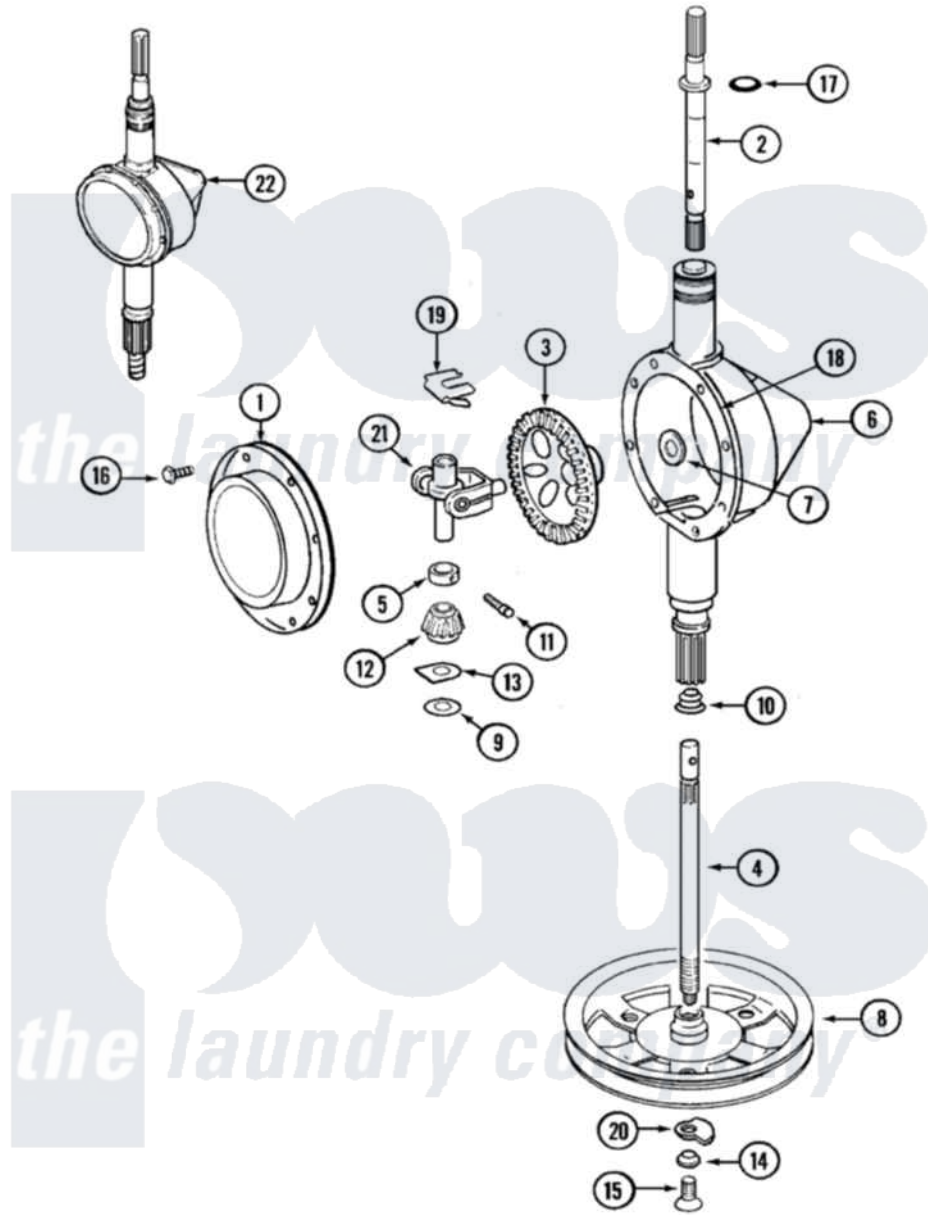

Maytag LAT9634AAL 06 - TRANSMISSION

Maytag Residential Maytag LAT9634AAL Washer Parts Parts Diagram 06 - TRANSMISSION
 Click on the part number to view part

Item	Original Part Number	Replaced By	Status	Part Description
1	206628			Cover, Transmission
2	207153	6-2097820		Kit- Shaft
3	206713	6-2067130		Gear- Beve
4	215410	12001450		Ctr Shaft W/Collar Andkeeper- Dp
5	215415		Not Available	COLLAR, LOWER
6	206624	6-2097750		Trans Dee
7	215394			Washer, Bevel Gear
8	211059	6-2301530		Pulley
9	211483	6-2114830		Washer- SP
10	206602	207843		Lip Seal Repair Kit
11	Y206629			Pin, Collar
12	215401	W10221114		Pinion
13	215395			Plate, Clutch
14	211090	22003555		Washer, Stop Lug
15	211375	681582		Screw
				SCREW, TRANSMISSION

16	215417	Not Available	SCREW, TRANSMISSION COVER
17	210690		Seal, Rubber
18	Y058700	675652	Adhesive
19	215581		Spring, Agitator Shaft
20	211089		Lug, Stop Pulley
21	206685	6-2066850	Yoke
22	206707	6-2097750	Trans Dee