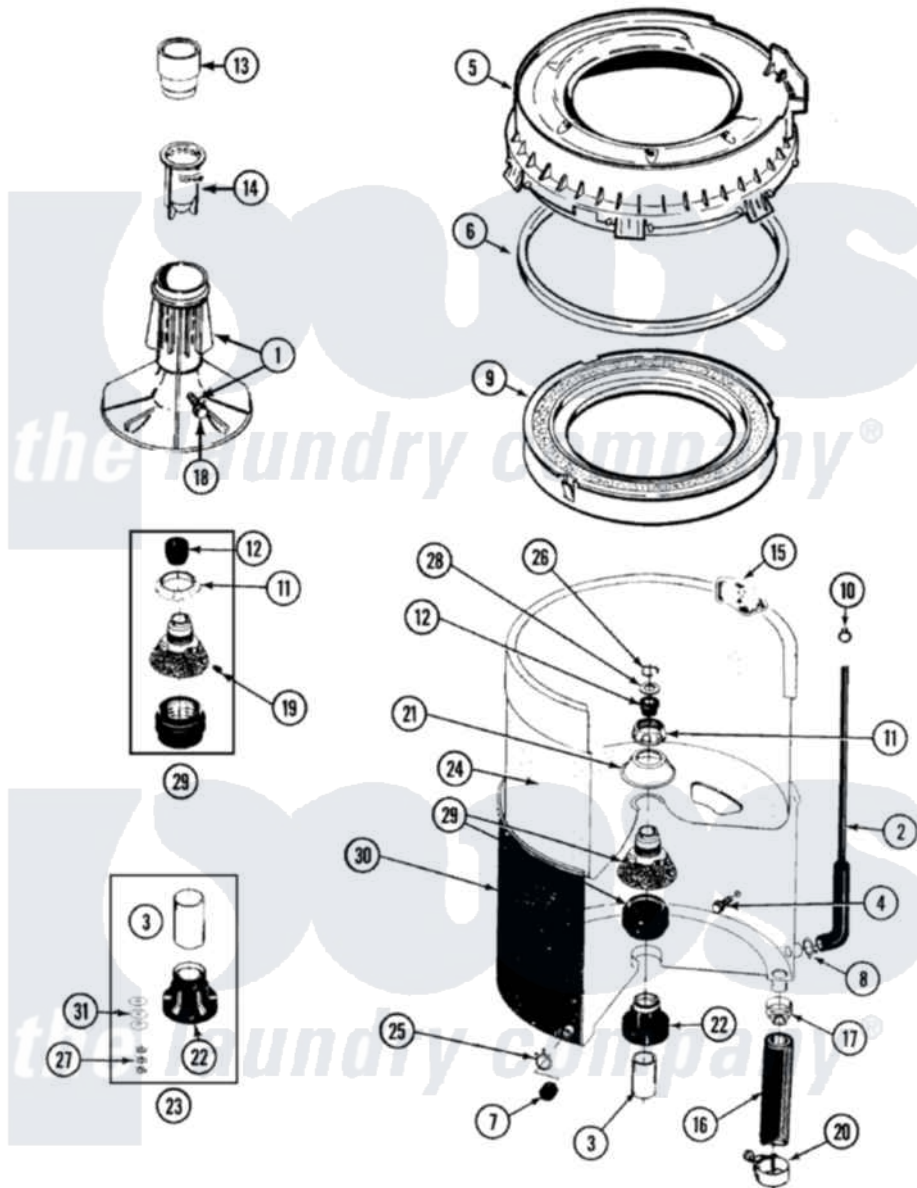

# Maytag LAT9634AAL 07 - TUB

Maytag [Residential Maytag LAT9634AAL Washer Parts](#) Parts Diagram 07 - TUB  
 Click on the part number to view part

Item	Original Part Number	Replaced By	Status	Part Description
1	<a href="#">207228</a>			Agitator W/Lock Screw
2	22001036	<a href="#">22001619</a>		Tube, Water Level Switch
3	<a href="#">211130</a>			Bearing Liner, Tub Bearing
4	200744	<a href="#">W10175939</a>		Bolt
"	205254	<a href="#">W10175938</a>		Bolt
5	<a href="#">22001299</a>			Tub Cover And Gasket Assembly
6	Y22001201	<a href="#">22001007</a>		Gasket, Cover To Tub
7	<a href="#">214725</a>			Cap For Spout-Outer Tub
8	<a href="#">211641</a>			Clamp, 1-1/16"
9	<a href="#">22001142</a>			Ring, Balance
10	410296	<a href="#">596669</a>		Clamp, Manifold
11	211047	<a href="#">6-2110472</a>		Nut- Clamp
12	Y0A4298	<a href="#">6-0A57420</a>		Seal- Agitator
13	<a href="#">22001295</a>			Housing, Dispenser
14	<a href="#">22001294</a>			Cup, Dispensing
15	<a href="#">207219</a>			Filter, Self-Cleaning

16	<a href="#">213045</a>		Hose, Outer Tub Part Not Used
17	201011	<a href="#">285655</a>	Clamp, Hose
18	206478		Not Available
19	211618	<a href="#">22001423</a>	Set Screw, Mounting Stem
20	202574	<a href="#">3367052</a>	Clamp, Hose
21	<a href="#">211210</a>		Washer, Clamping Nut
22	200824	<a href="#">6-2040130</a>	Tub Bearin
23	204013	<a href="#">6-2040130</a>	Tub Bearin
24	<a href="#">22001139</a>		Tub, Inner
25	214739	<a href="#">596669</a>	Clamp, Manifold
26	<a href="#">Y015667</a>		Retaining Ring
27	<a href="#">Y054867</a>		Washer, Lock
28	<a href="#">Y015666</a>		Washer, Retaining -
29	204012	<a href="#">6-2095720</a>	Mounting S
30	22001114		Not Available
31	<a href="#">211100</a>		TUB, OUTER (EX. LARGE)
			Washer, Outer Tub