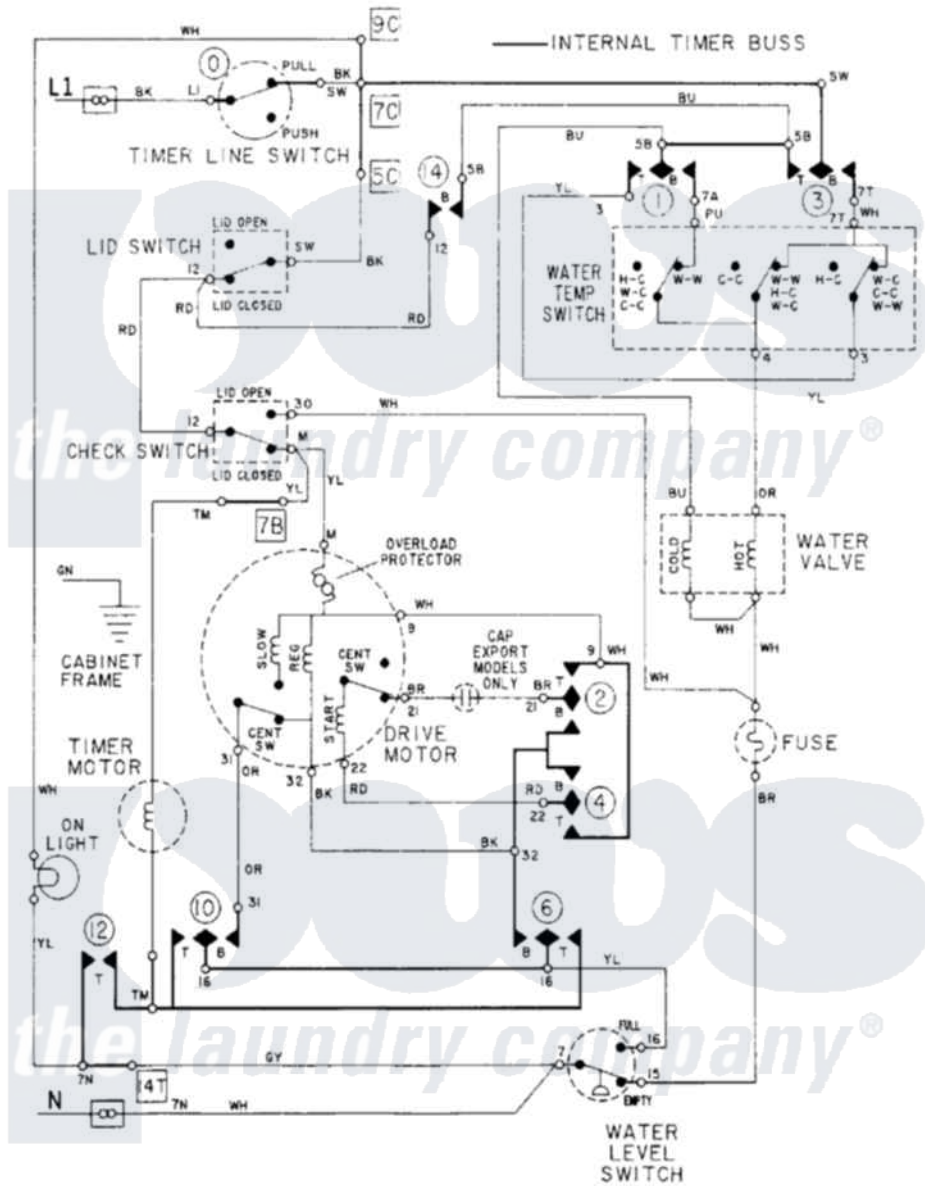

# Maytag LAT9634AAL 08 - WIRING INFORMATION

[Maytag Residential Maytag LAT9634AAL Washer Parts](#) Parts Diagram 08 - WIRING INFORMATION  
 Click on the part number to view part

Item	Original Part Number	Replaced By	Status	Part Description
NI	15001004		Not Available	WIRING INFORMATION