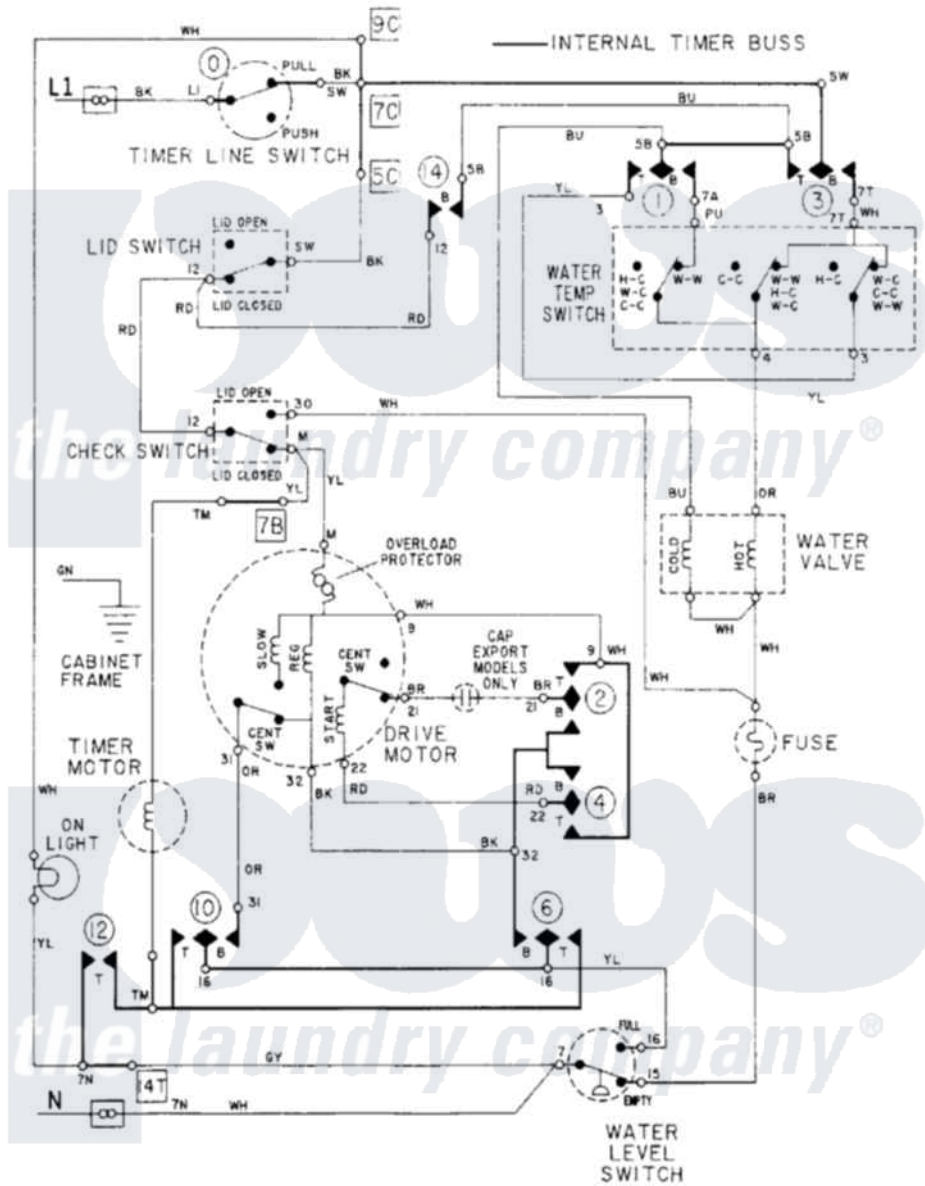

Maytag LAT9634AAM 08 - WIRING INFORMATION

Maytag Residential Maytag LAT9634AAM Washer Parts Parts Diagram 08 - WIRING INFORMATION
 Click on the part number to view part

Item	Original Part Number	Replaced By	Status	Part Description
NI	15001004		Not Available	WIRING INFORMATION