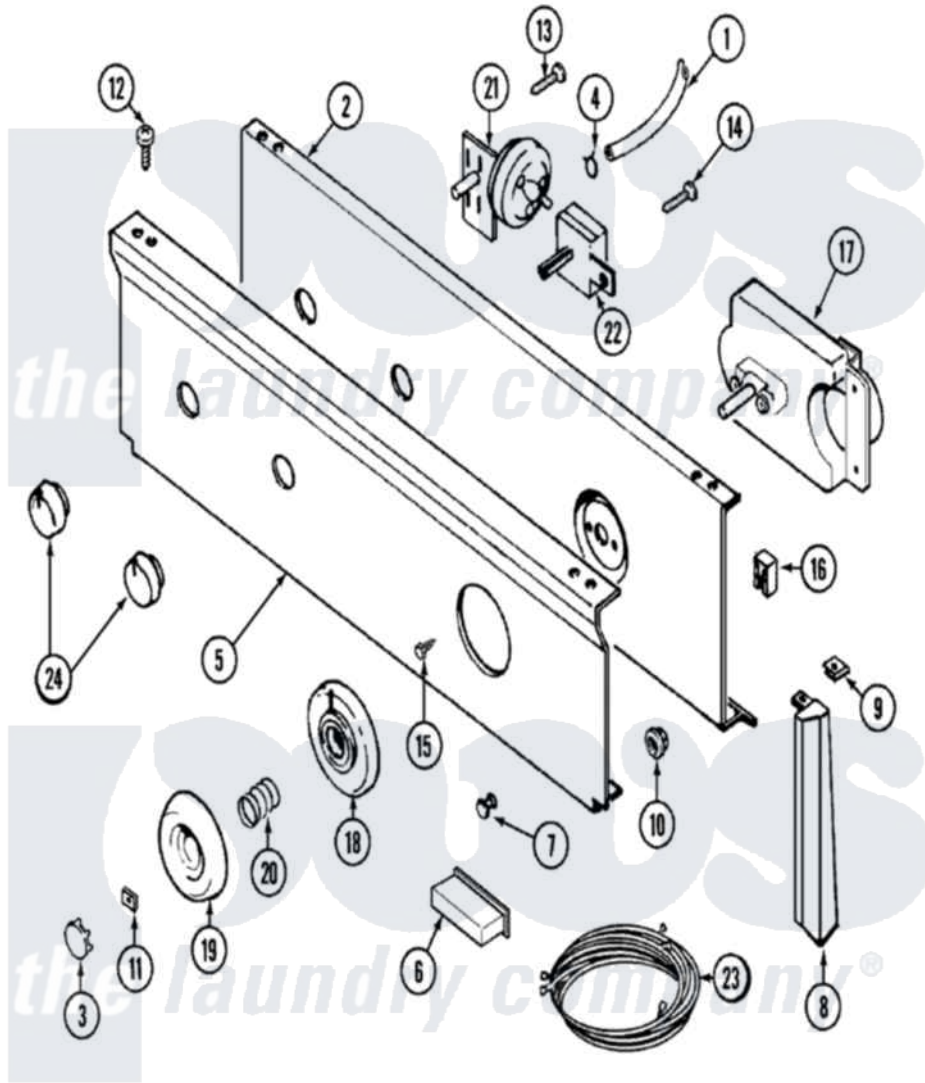

# Maytag LAT9634ABE 04 - CONTROL PANEL

Maytag [Residential Maytag LAT9634ABE Washer Parts](#) Parts Diagram 04 - CONTROL PANEL  
 Click on the part number to view part

Item	Original Part Number	Replaced By	Status	Part Description
1	22001036	<a href="#">22001619</a>		Tube, Water Level Switch
2	315483	<a href="#">3370225</a>		Screw
"	<a href="#">204807</a>			Ground Wire, Supp. Plte To Top Cover
"	<a href="#">22001132</a>			Plate, Support
3	216250	<a href="#">22001446</a>		Cap, Knob
4	410296	<a href="#">596669</a>		Clamp, Manifold
5	<a href="#">22001237</a>			Panel, Control
6	<a href="#">214897</a>			Pad, Control Panel
7	22001215	<a href="#">7730P011-60</a>		Lens, Indicator Light
8	<a href="#">22001291</a>			End Cap, Control Panel
"	22001289		Not Available	END CAP, CTRL. PNL. (LT-WHT)
9	<a href="#">214894</a>			Fastener, End Cap
10	<a href="#">214872</a>			Palnut, End Cap Note: Nut, Lamp Holder
11	<a href="#">211605</a>			Bezel, Timer Dial

12	<a href="#">210932</a>		Screw, No.8 X 9/16 Ctsk Note: Screw, Inlet Duct
13	211168	<a href="#">W10139210</a>	Screw, 8-18 X 5/16
14	211168	<a href="#">W10139210</a>	Screw, 8-18 X 5/16
15	<a href="#">216412</a>		Screw, Bracket To Timer
16	<a href="#">903115</a>		Lock Light
17	22001254	<a href="#">22001638</a>	Timer
18	<a href="#">22001265</a>		Bezel, Timer Knob
19	22001198	Not Available	KNOB, TIMER (WHT)
20	<a href="#">211065</a>		Spring, Index Wheel
21	<a href="#">208201</a>		Switch, Pressure
22	208281	Not Available	SWITCH, TEMP (4POSITION)
23	<a href="#">22001313</a>		Wire Harness, Main
24	22001268	Not Available	KNOB ASSY. (WHT)
25	22001101	Not Available	MANUAL, USE & CARE (FRENCH)