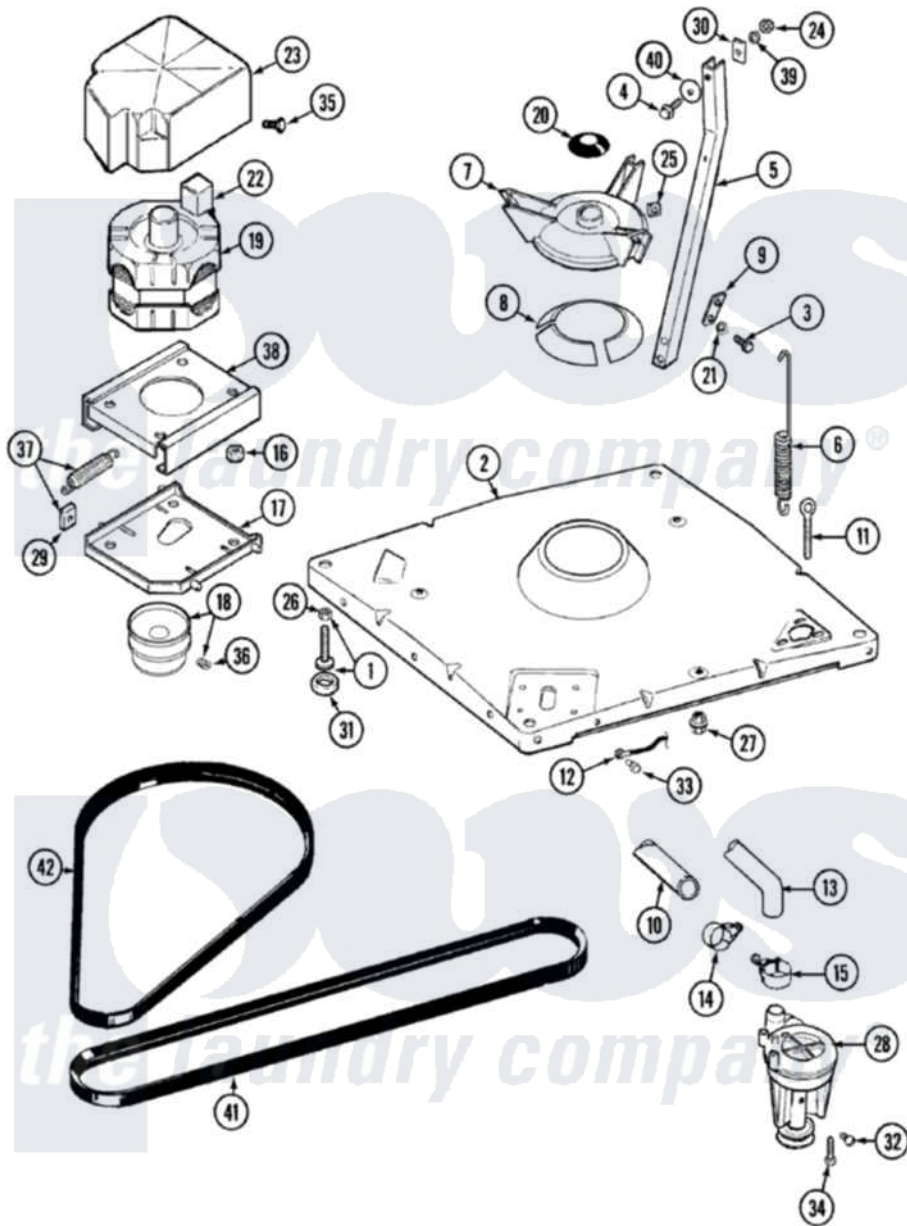

# Maytag LAT9635AAM 01 - BASE

Maytag [Residential Maytag LAT9635AAM Washer Parts](#) Parts Diagram 01 - BASE  
 Click on the part number to view part

Item	Original Part Number	Replaced By	Status	Part Description
1	Y302699	<a href="#">22003428</a>		Leg, Adjustable
2	22001172	<a href="#">22002150</a>		Base
3	<a href="#">Y015627</a>			Screw- Hex
4	205254	<a href="#">W10175938</a>		Bolt
"	200744	<a href="#">W10175939</a>		Bolt
5	<a href="#">213053</a>			Brace, Tub Part Not Used
6	<a href="#">22001300</a>			Spring, Centering
7	<a href="#">203725</a>			Damper W/Bolt And Clip
8	<a href="#">203956</a>			Damper Pad Kit
9	<a href="#">213073</a>			Washer, Double Brace
10	214767	<a href="#">22001448</a>		Hose, Pump
11	<a href="#">216416</a>			Bolt, Eye/Centering Spring
12	<a href="#">901220</a>			Ground Wire
13	<a href="#">213045</a>			Hose, Outer Tub Part Not Used
14	202574	<a href="#">3367052</a>		Clamp, Hose
15	202574	<a href="#">3367052</a>		Clamp, Hose