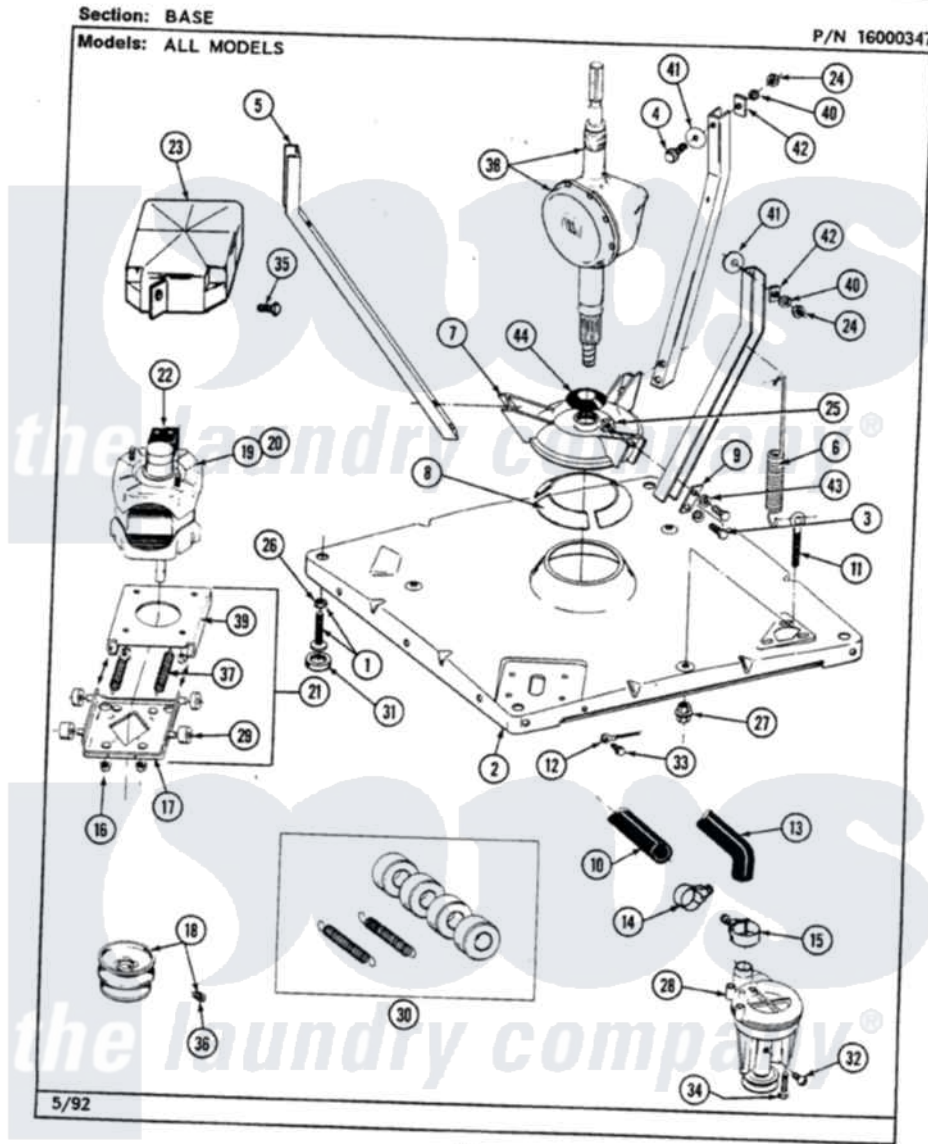

Maytag LAT9700AAW 01 - BASE

44

Maytag [Residential Maytag LAT9700AAW Washer Parts](#) Parts Diagram 01 - BASE
 Click on the part number to view part

Item	Original Part Number	Replaced By	Status	Part Description
1	Y302699	22003428		Leg, Adjustable
2	203274			Base With Damper Pads
3	Y015627			Screw- Hex
4	205254	W10175938		Bolt
"	200744	W10175939		Bolt
5	213053			Brace, Tub Part Not Used
6	213054			Centering Spring - 3 Used
7	203725			Damper W/Bolt And Clip
8	203956			Damper Pad Kit
9	213073			Washer, Double Brace
10	214767	22001448		Hose, Pump
11	213120	216416		Bolt, Eye/Centering Spring
12	204807			Ground Wire, Supp. Plte To Top Cover
13	213045			Hose, Outer Tub Part Not Used
14	200461	285655		Clamp, Hose