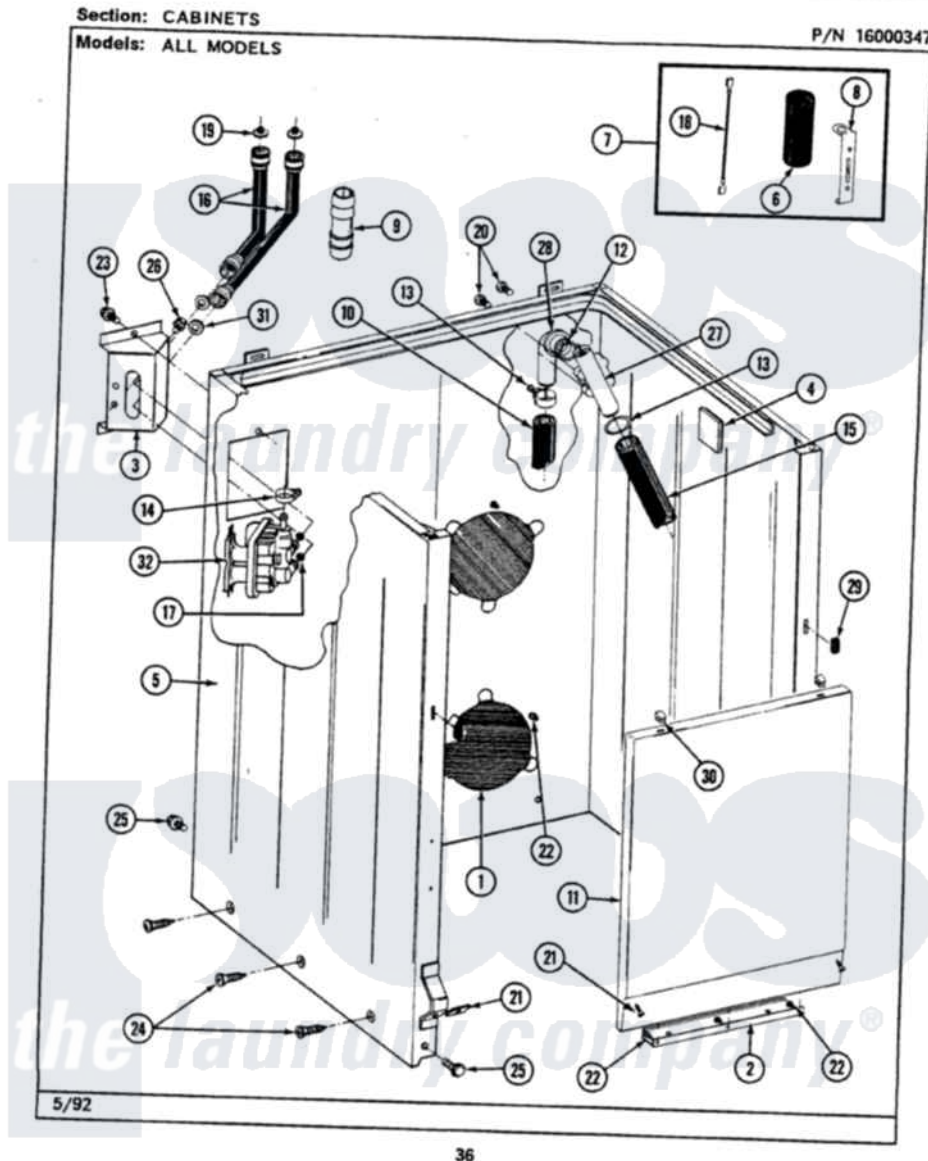

Maytag LAT9700AAW 02 - CABINET

Maytag [Residential Maytag LAT9700AAW Washer Parts](#) Parts Diagram 02 - CABINET
Click on the part number to view part

Item	Original Part Number	Replaced By	Status	Part Description
1	211878		Not Available	PLATE, ACCESS
2	213846			Guard, Belt
3	214812	22002361		Bracket, Water Valve
4	215058			Pad, Cabinet Bumper
5	203319	22203319		Cabinet
6	Y200832			Capacitor
7	206103			Capacitor Kit
8	211149			Clip, Capacitor
9	Y216015			Coupling, Hose
10	Y059149			(7/8" I.D. CARTON OF 50 FT.)
"	216017			Hose, Drain
11	212998		Not Available	PANEL, FRONT (WHT)
12	214765			Gasket, Siphon Break
13	200908	285655		Clamp, Hose
14	201575			Clamp, Hose
15	214767	22001448		Hose, Pump

16	202860		Inlet Hose Assembly
17	214337	96160	Screen
18	203237		No.17 Wire With Terminal
19	200961	12001413	Strainer And Washer Kit
20	Y014874		Screw, Idler Arm And Sleeve
21	204439		Screw And Fstner Assembly
22	211294	90767	Screw, 8A X 3/8 HeX Washer Head Tapping
23	212276	W10116760	Screw
24	213007		Xfor Cabinet See Cabinet, Back
25	213121	3400111	Screw, 12-14 X 5/8
"	213122	27001200	Screw
26	Y313561		Screw---NA
27	206638		Siphon Break
28	Y216016	W10116738	Elbow
29	214376	22002331	Spacer, Front Panel
30	212982	22001650	Fastener, Spring
31	Y013783		Washer, Inlet Hose
32	205613		Water Valve