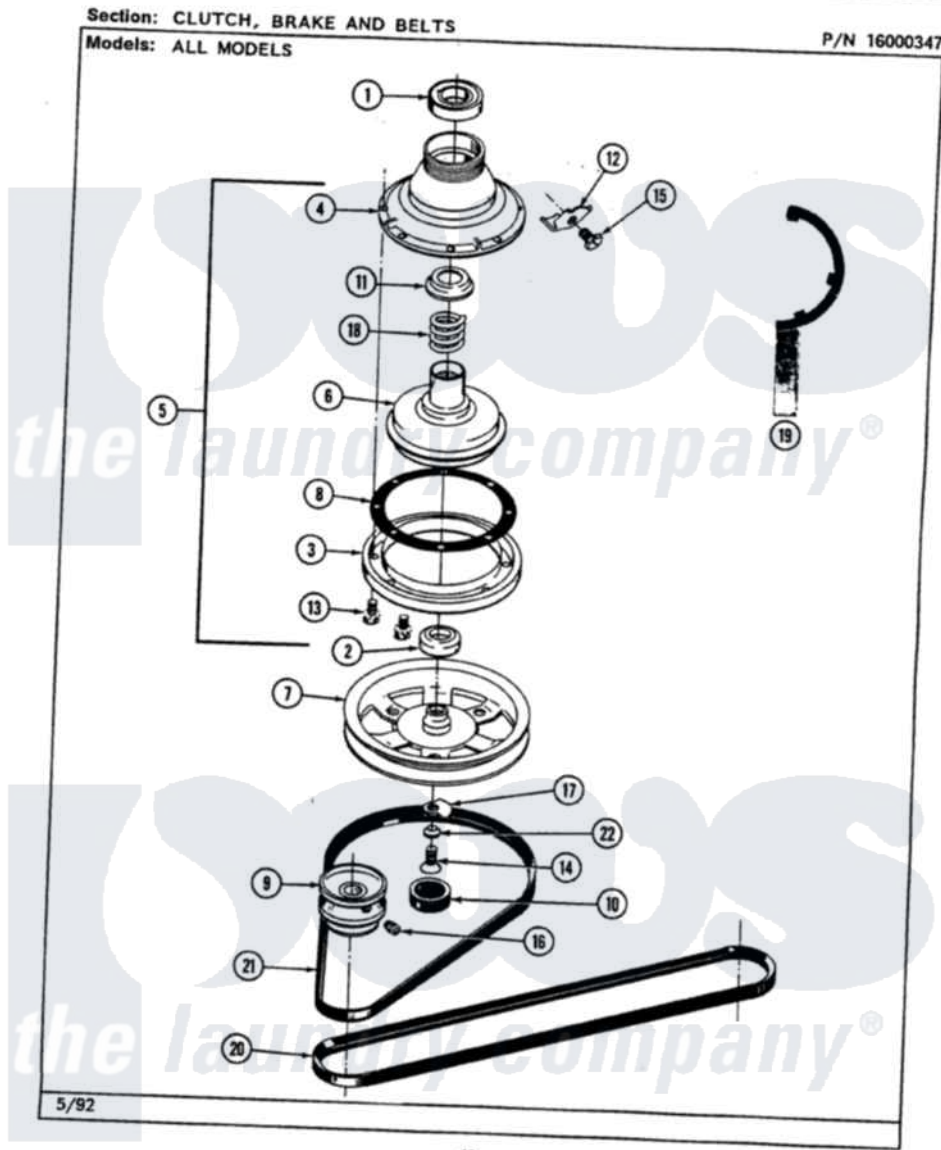

# Maytag LAT9700AAW 03 - CLUTCH, BRAKE & BELTS

Maytag Residential Maytag LAT9700AAW Washer Parts Parts Diagram 03 - CLUTCH, BRAKE & BELTS  
 Click on the part number to view part

Item	Original Part Number	Replaced By	Status	Part Description
1	Y200720	<a href="#">22003441</a>		Bearing, Rear
2	<a href="#">200835</a>			Bearing, Brake Rotor
3	211043	<a href="#">6-2011900</a>		Brake Asse
4	211045	<a href="#">6-2011900</a>		Brake Asse
5	201190	<a href="#">6-2011900</a>		Brake Asse
6	201126	<a href="#">6-2011900</a>		Brake Asse
7	211059	<a href="#">6-2301530</a>		Pulley
8	211042	<a href="#">6-2011900</a>		Brake Asse
9	200816	<a href="#">6-2008160</a>		Pulley- MO
10	211038		Not Available	CAP, OIL RETAINER
11	211039	<a href="#">6-2011900</a>		Brake Asse
12	<a href="#">213325</a>			Clip, Retaining
13	211000			SCREW, BRAKE DRUM (HEX HEAD)
14	211375	<a href="#">681582</a>		Screw
15	<a href="#">213326</a>			Bolt, Sems Retaining Clip
16	<a href="#">Y053241</a>			Set Screw, Motor Pulley

17	<a href="#">211089</a>		Lug, Stop Pulley
18	211041	<a href="#">6-2011900</a>	Brake Asse
19	Y038315	<a href="#">038315</a>	Tool
20	<a href="#">211124</a>		Part Not Used
21	<a href="#">211125</a>		V Belt, Drive Pulley
22	211090	<a href="#">22003555</a>	Washer, Stop Lug