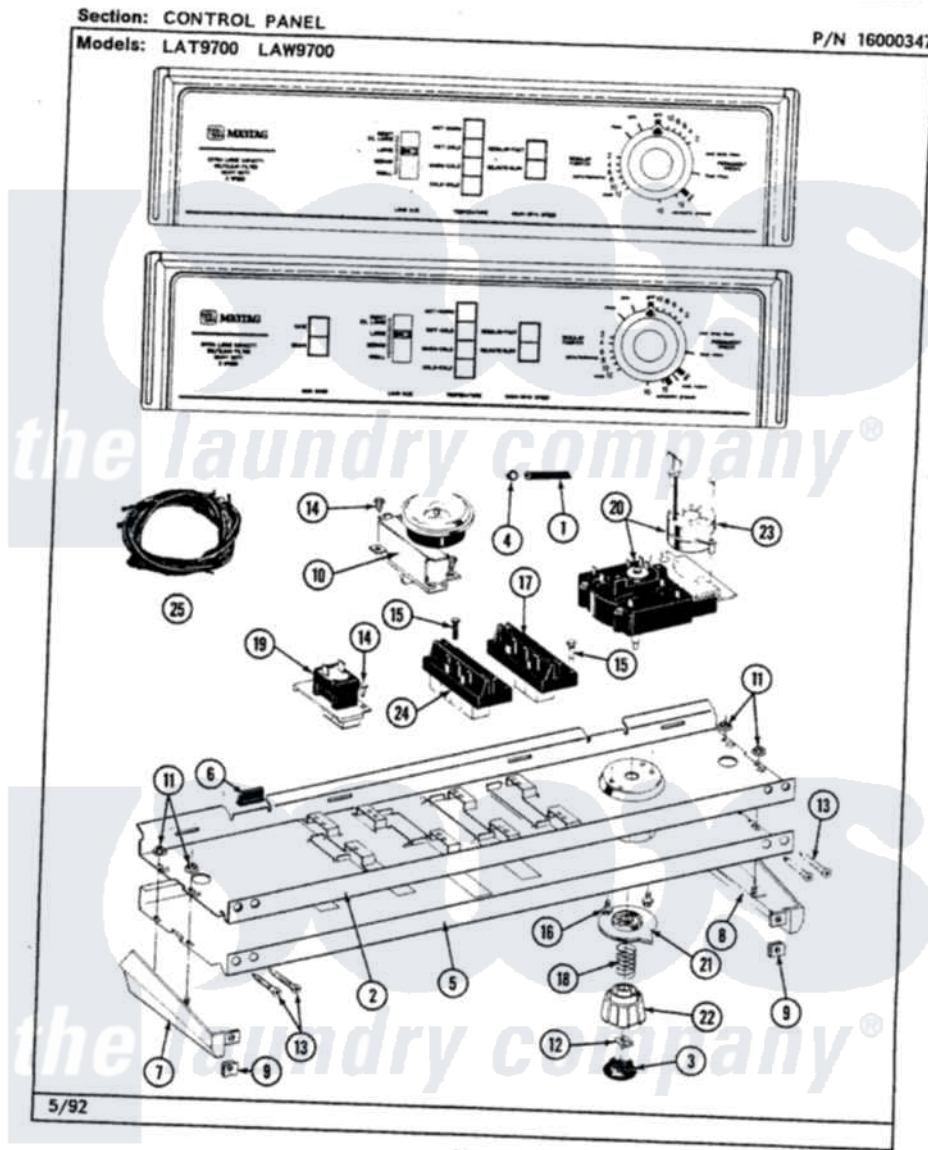

Maytag LAT9700AAW 04 - CONTROL PANEL

28

Maytag [Residential Maytag LAT9700AAW Washer Parts](#) Parts Diagram 04 - CONTROL PANEL
Click on the part number to view part

Item	Original Part Number	Replaced By	Status	Part Description
1	212942	22001619		Tube, Water Level Switch
2	214809			Back Up Plate
3	215821		Not Available	CAP, KNOB
4	410296	596669		Clamp, Manifold
5	207387		Not Available	CONTROL PANEL
6	214897			Pad, Control Panel
7	207215		Not Available	END CAP LH
8	207216		Not Available	END CAP RH
9	214894			Fastener, End Cap
10	207360			Infinite Level Press Switch
11	214872			Palnut, End Cap Note: Nut, Lamp Holder
12	211605			Bezel, Timer Dial
13	210932			Screw, No.8 X 9/16 Ctsk Note: Screw, Inlet Duct
14	211168	W10139210		Screw, 8-18 X 5/16
15	213117	67006908		Screw, Ice Rack

16	213966	3400014	Screw
17	207370		Speed Control Switch - 2 Butto
18	211065		Spring, Index Wheel
19	207365		2 Button Switch
20	207373		Timer
21	215827	Not Available	TIMER DIAL SKIRT
22	215828		Knob, Timer
23	205033	22205033	Motor- Tim
24	207367	Not Available	TEMP CONTROL SWITCH - 4 BUTTON
25	207381	Not Available	WIRE HARNESS