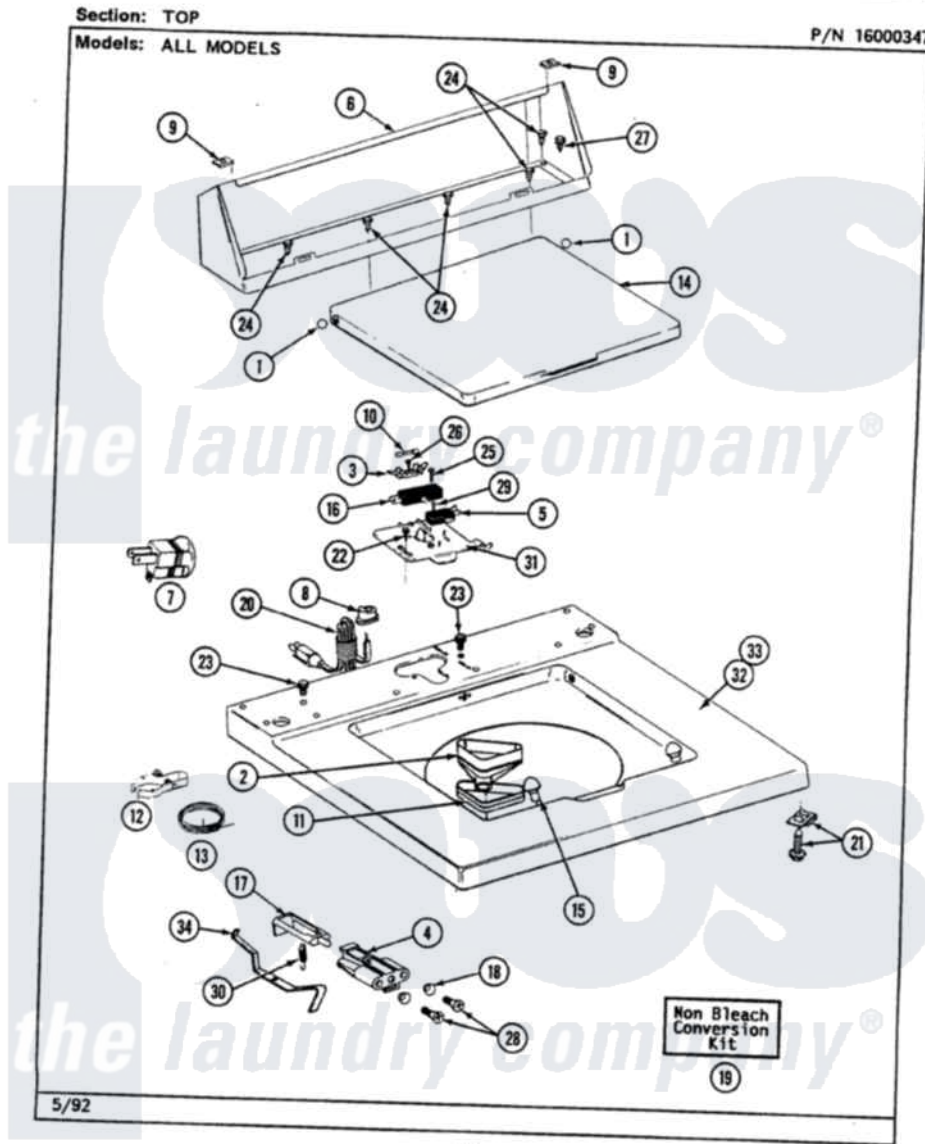

Maytag LAT9700AAW 06 - TOP

Maytag [Residential Maytag LAT9700AAW Washer Parts](#) Parts Diagram 06 - TOP
 Click on the part number to view part

Item	Original Part Number	Replaced By	Status	Part Description
1	211726			Hinge, Ball Lid
2	215577			Bleach Inlet White
3	207167			Block, Fuse
4	214279	204968		Plunger And Bracket Assembly--W
5	207166			Switch, Check
6	205635			Console
7	Y201808			Converter
8	211881			Grommet, Cord Part Not Used-Gas Models Only
9	215075			Fastener, Control Panel To Console
10	207168	22001682		Switch Assembly, Lid W/4amp Fuse
11	214436			Gasket
12	301548			Clamp, Ground Wire
13	311155			Ground Wire And Clamp
14	216073			LID (WHITE)

15	212716		Bumper, Lid
16	205415	279347	Switch-Lid
17	215700		Not Available
18	211500		LID SWITCH PLUNGER
19	205997		Washer, Bracket To Top Cover
20	204590		Non-Bleach Conversion Kit
21	204445		Cord, Power
22	207159	489355	Screw And Fastener Assembly
23	210186	3370225	Screw, 8 X 1/2
24	211294	90767	Screw
25	213501		Screw, 8A X 3/8 HeX Washer Head Tapping
26	215705	Y311711	Screw, No.6-20 X 1-1/8 Inch
27	Y313559		Screw, Fuse Block
28	910182	25-7809	Screw
29	912012	3400409	Screw, No.6-20 1/2 Flthd Torx
30	213720		Screw
31	Y215699	22001678	Spring, Lid Switch
32	207170		Bracket, Switch And Fuse
34	215704		Top Cover
			Lever, Unbalance