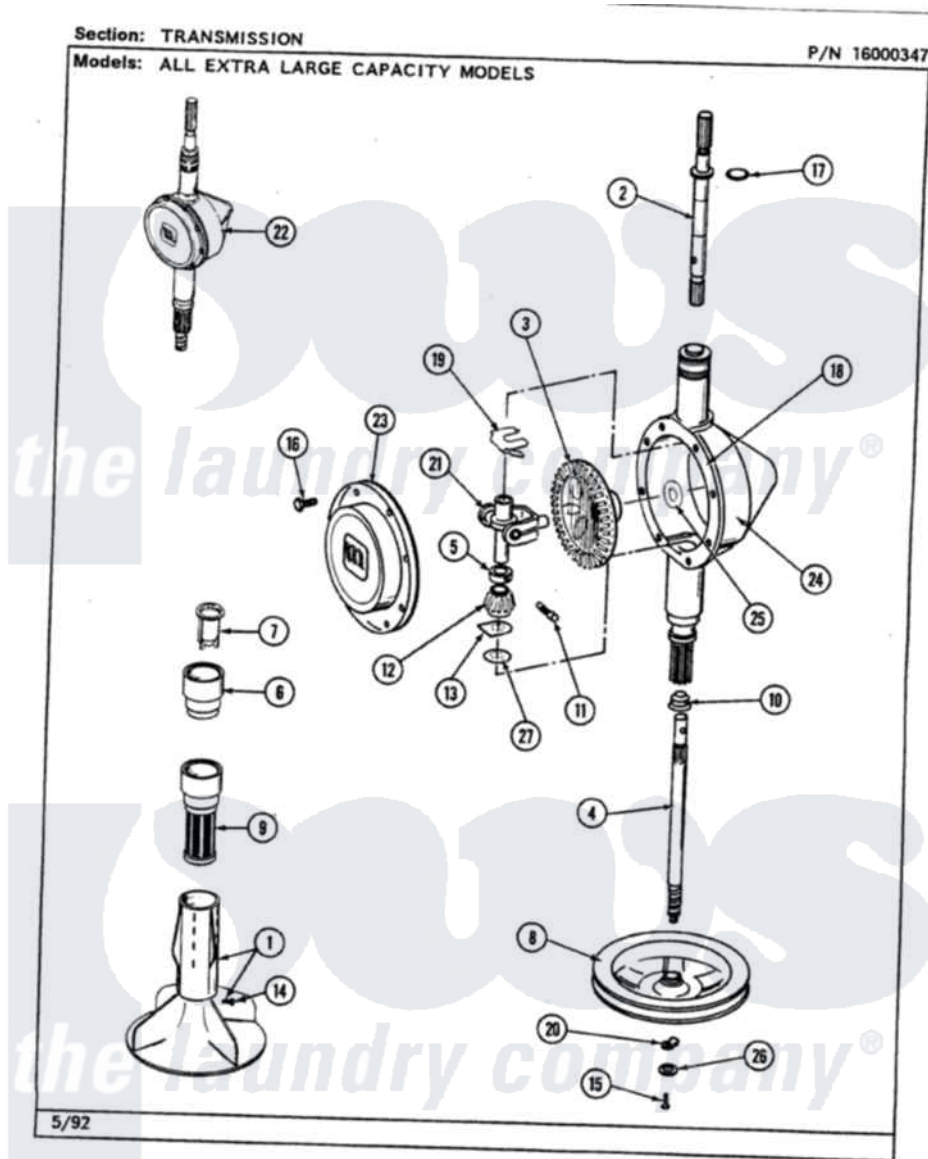

Maytag LAT9700AAW 07 - TRANSMISSION

42

Maytag [Residential Maytag LAT9700AAW Washer Parts](#) Parts Diagram 07 - TRANSMISSION
Click on the part number to view part

Item	Original Part Number	Replaced By	Status	Part Description
1	207228			Agitator W/Lock Screw
2	207153	6-2097820		Kit- Shaft
3	206713	6-2067130		Gear- Beve
4	215410	12001450		Ctr Shaft W/Collar Andkeeper-Dp
5	215415		Not Available	COLLAR, LOWER
6	215721			Dispensing Cap
7	215733			Dispensing Cup
8	211059	6-2301530		Pulley
10	206602	207843		Lip Seal Repair Kit
11	Y206629			Pin, Collar
12	215401	W10221114		Pinion
13	215395			Plate, Clutch
14	206478		Not Available	SCREW & WASHER FOR AGITATOR
15	211375	681582		Screw
16	215417		Not Available	SCREW, TRANSMISSION

16	210417	Not Available	COVER
17	210690		Seal, Rubber
18	Y058700	675652	Adhesive
19	215581		Spring, Agitator Shaft
20	211089		Lug, Stop Pulley
21	206685	6-2066850	Yoke
22	206707	6-2097750	Trans Dee
23	206628		Cover, Transmission
24	206624	6-2097750	Trans Dee
25	215394		Washer, Bevel Gear
26	211090	22003555	Washer, Stop Lug
27	211483	6-2114830	Washer- SP