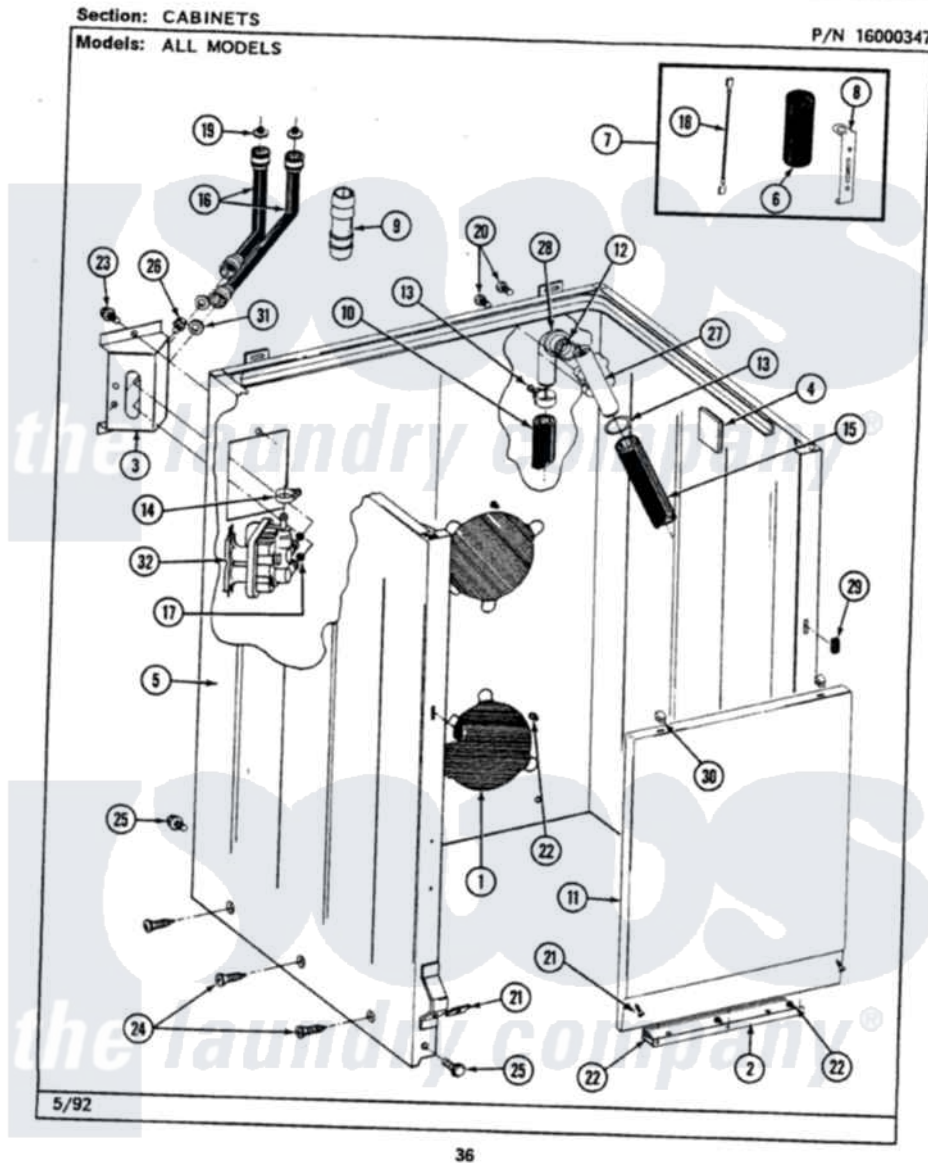

Maytag LAT9700ABL 02 - CABINET

Maytag Residential Maytag LAT9700ABL Washer Parts Parts Diagram 02 - CABINET
Click on the part number to view part

Item	Original Part Number	Replaced By	Status	Part Description
1	211878		Not Available	PLATE, ACCESS
2	213846			Guard, Belt
3	214812	22002361		Bracket, Water Valve
4	215058			Pad, Cabinet Bumper
5	203319L		Not Available	(ALMOND)
6	Y200832			Capacitor
7	206103			Capacitor Kit
8	211149			Clip, Capacitor
9	Y216015			Coupling, Hose
10	Y059149			(7/8" I.D. CARTON OF 50 FT.)
"	216017			Hose, Drain
11	212998L		Not Available	FRONT PANEL-ALMOND
12	214765			Gasket, Siphon Break
13	200908	285655		Clamp, Hose
14	201575			Clamp, Hose
15	214767	22001448		Hose, Pump

16	202860		Inlet Hose Assembly
17	214337	96160	Screen
18	203237		No.17 Wire With Terminal
19	200961	12001413	Strainer And Washer Kit
20	Y014874		Screw, Idler Arm And Sleeve
21	204439		Screw And Fstner Assembly
22	211294	90767	Screw, 8A X 3/8 HeX Washer Head Tapping
23	212276	W10116760	Screw
24	213007		Xfor Cabinet See Cabinet, Back
25	213121	3400111	Screw, 12-14 X 5/8
"	213122	27001200	Screw
26	Y313561		Screw---NA
27	206638		Siphon Break
28	Y216016	W10116738	Elbow
29	214376	22002331	Spacer, Front Panel
30	212982	22001650	Fastener, Spring
31	Y013783		Washer, Inlet Hose
32	205613		Water Valve