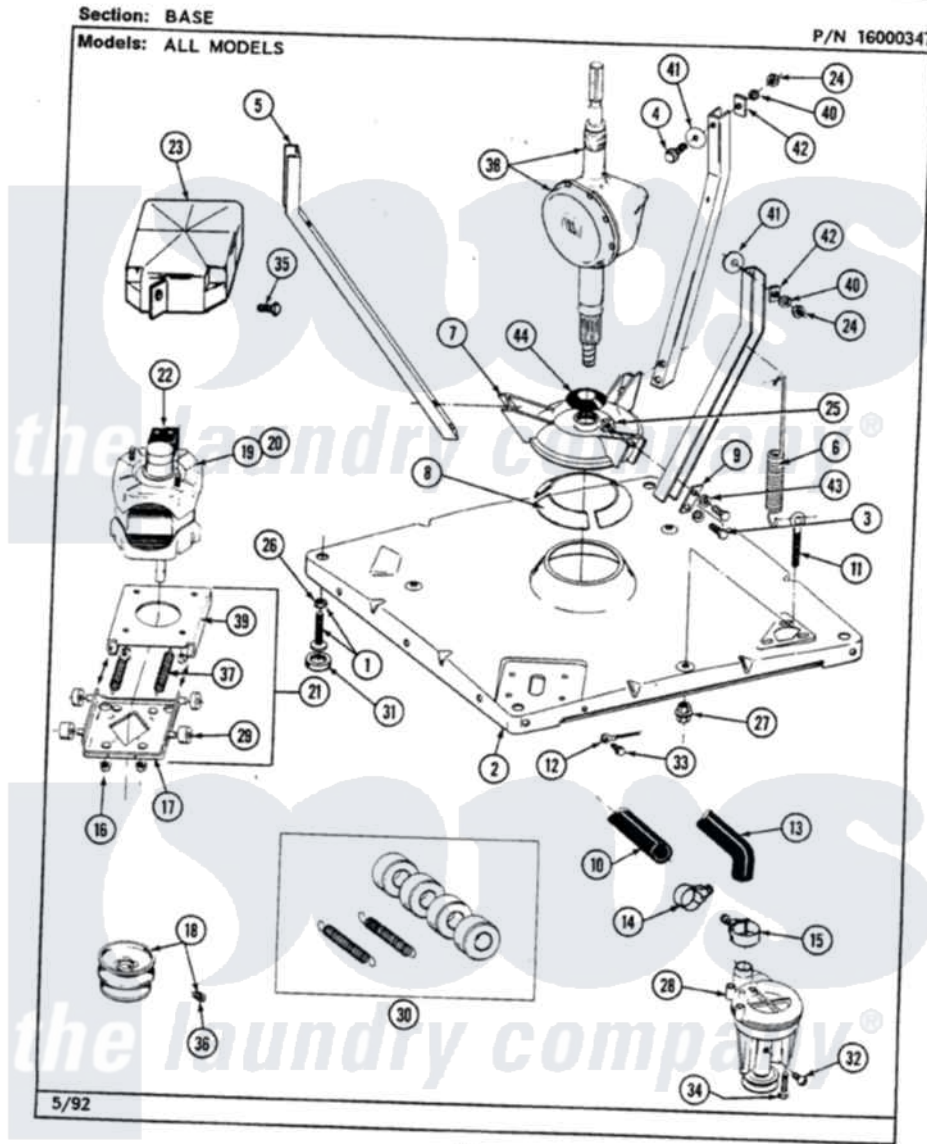

Maytag LAT9700DAL 01 - BASE

44

Maytag Residential Maytag LAT9700DAL Washer Parts Parts Diagram 01 - BASE
 Click on the part number to view part

Item	Original Part Number	Replaced By	Status	Part Description
1	Y302699	22003428		Leg, Adjustable
2	203274			Base With Damper Pads
3	Y015627			Screw- Hex
4	205254	W10175938		Bolt
"	200744	W10175939		Bolt
5	213053			Brace, Tub Part Not Used
6	213054			Centering Spring - 3 Used
7	203725			Damper W/Bolt And Clip
8	203956			Damper Pad Kit
9	213073			Washer, Double Brace
10	214767	22001448		Hose, Pump
11	213120	216416		Bolt, Eye/Centering Spring
12	204807			Ground Wire, Supp. Plte To Top Cover
13	213045			Hose, Outer Tub Part Not Used
14	200461	285655		Clamp, Hose