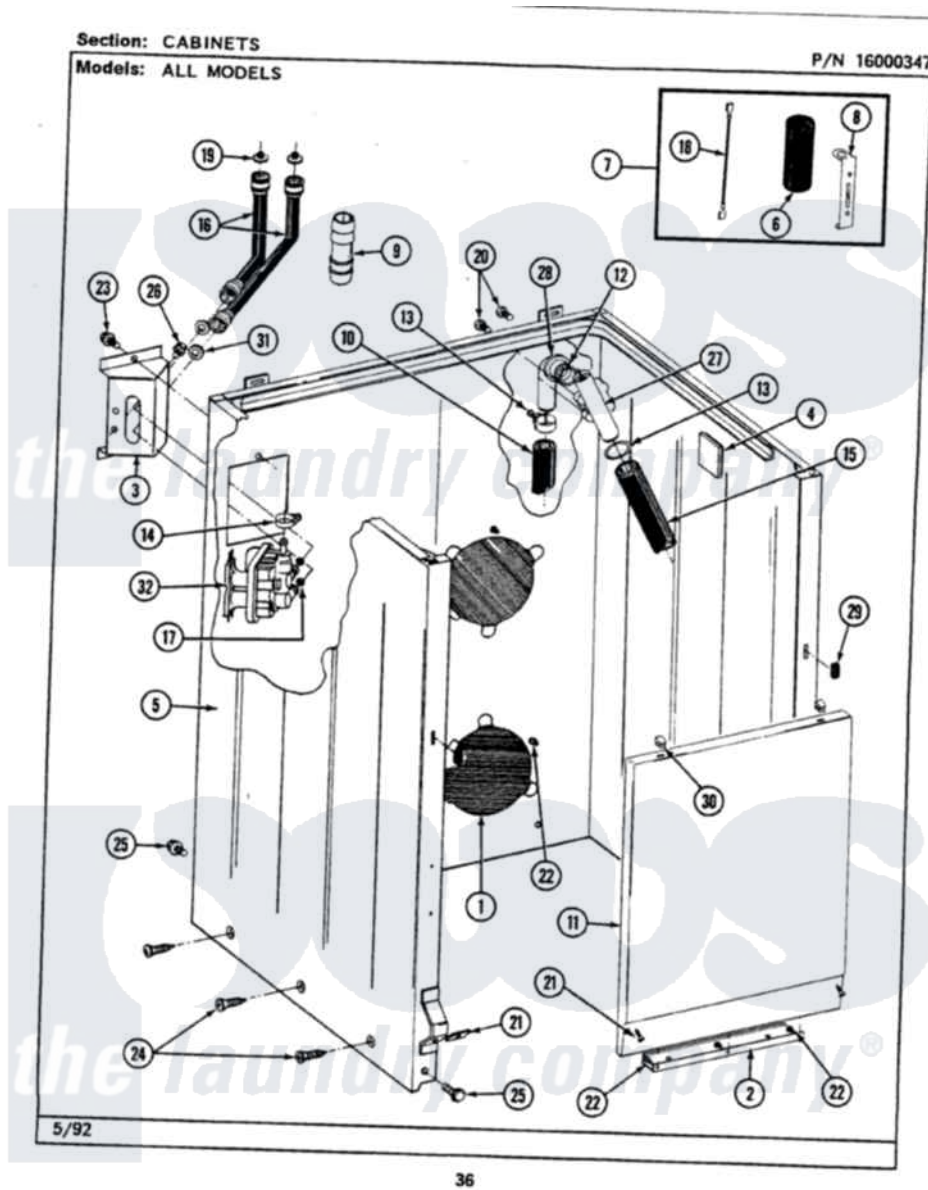

Maytag LAT9700DAL 02 - CABINET

Maytag Residential Maytag LAT9700DAL Washer Parts Parts Diagram 02 - CABINET
Click on the part number to view part

Item	Original Part Number	Replaced By	Status	Part Description
1	211878		Not Available	PLATE, ACCESS
2	213846			Guard, Belt
3	214812	22002361		Bracket, Water Valve
4	215058			Pad, Cabinet Bumper
5	203319L		Not Available	(ALMOND)
6	Y200832			Capacitor
7	206103			Capacitor Kit
8	211149			Clip, Capacitor
9	Y216015			Coupling, Hose
10	Y059149			(7/8" I.D. CARTON OF 50 FT.)
"	216017			Hose, Drain
11	212998L		Not Available	FRONT PANEL-ALMOND
12	214765			Gasket, Siphon Break
13	200908	285655		Clamp, Hose
14	201575			Clamp, Hose
15	214767	22001448		Hose, Pump

16	202860		Inlet Hose Assembly
17	214337	96160	Screen
18	203237		No.17 Wire With Terminal
19	200961	12001413	Strainer And Washer Kit
20	Y014874		Screw, Idler Arm And Sleeve
21	204439		Screw And Fstner Assembly
22	211294	90767	Screw, 8A X 3/8 HeX Washer Head Tapping
23	212276	W10116760	Screw
24	213007		Xfor Cabinet See Cabinet, Back
25	213121	3400111	Screw, 12-14 X 5/8
"	213122	27001200	Screw
26	Y313561		Screw---NA
27	206638		Siphon Break
28	Y216016	W10116738	Elbow
29	214376	22002331	Spacer, Front Panel
30	212982	22001650	Fastener, Spring
31	Y013783		Washer, Inlet Hose
32	205613		Water Valve