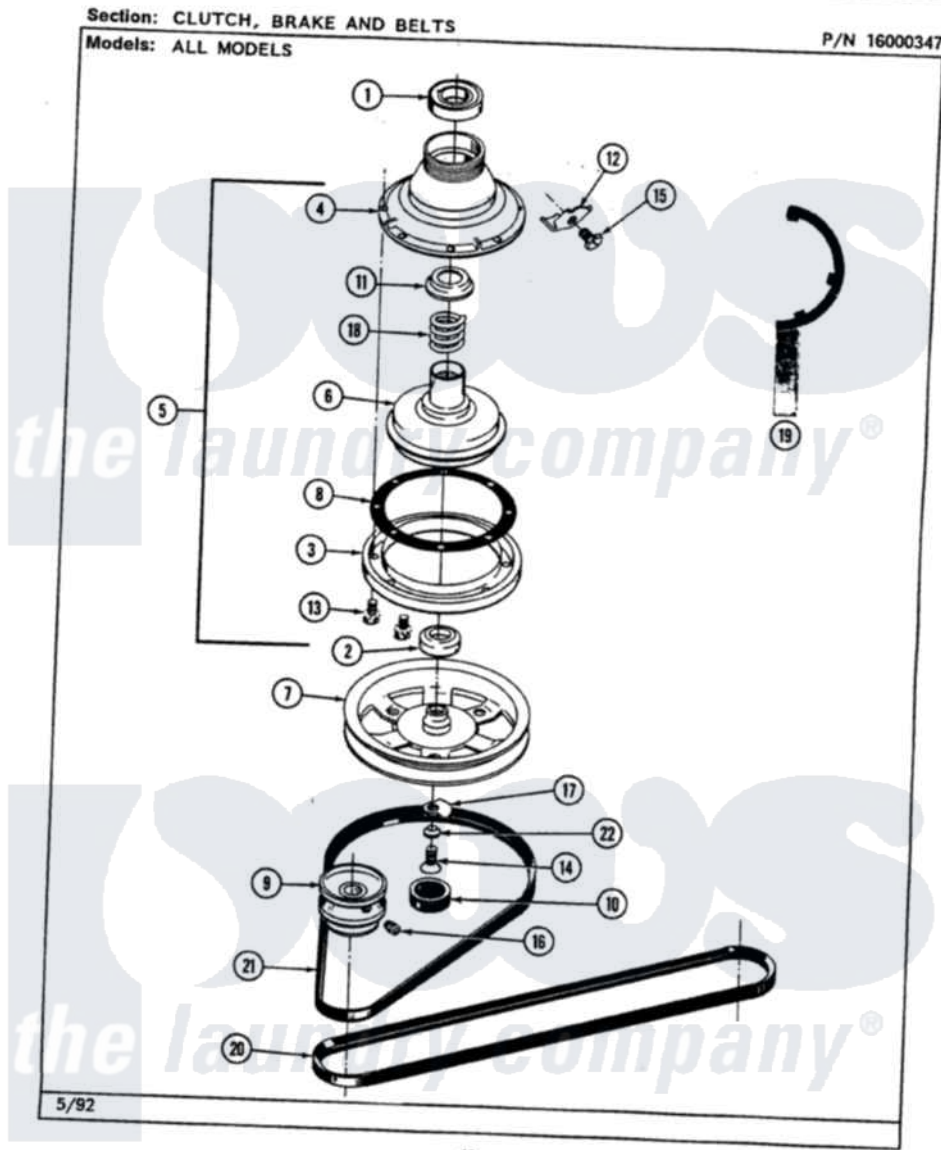

Maytag LAT9700DAL 03 - CLUTCH, BRAKE & BELTS

Maytag [Residential Maytag LAT9700DAL Washer Parts](#) Parts Diagram 03 - CLUTCH, BRAKE & BELTS
Click on the part number to view part

Item	Original Part Number	Replaced By	Status	Part Description
1	Y200720	22003441		Bearing, Rear
2	200835			Bearing, Brake Rotor
3	211043	6-2011900		Brake Asse
4	211045	6-2011900		Brake Asse
5	201190	6-2011900		Brake Asse
6	201126	6-2011900		Brake Asse
7	211059	6-2301530		Pulley
8	211042	6-2011900		Brake Asse
9	200816	6-2008160		Pulley- MO
10	211038		Not Available	CAP, OIL RETAINER
11	211039	6-2011900		Brake Asse
12	213325			Clip, Retaining
13	211000			SCREW, BRAKE DRUM (HEX HEAD)
14	211375	681582		Screw
15	213326			Bolt, Sems Retaining Clip
16	Y053241			Set Screw, Motor Pulley

17	211089		Lug, Stop Pulley
18	211041	6-2011900	Brake Asse
19	Y038315	038315	Tool
20	211124		Part Not Used
21	211125		V Belt, Drive Pulley
22	211090	22003555	Washer, Stop Lug