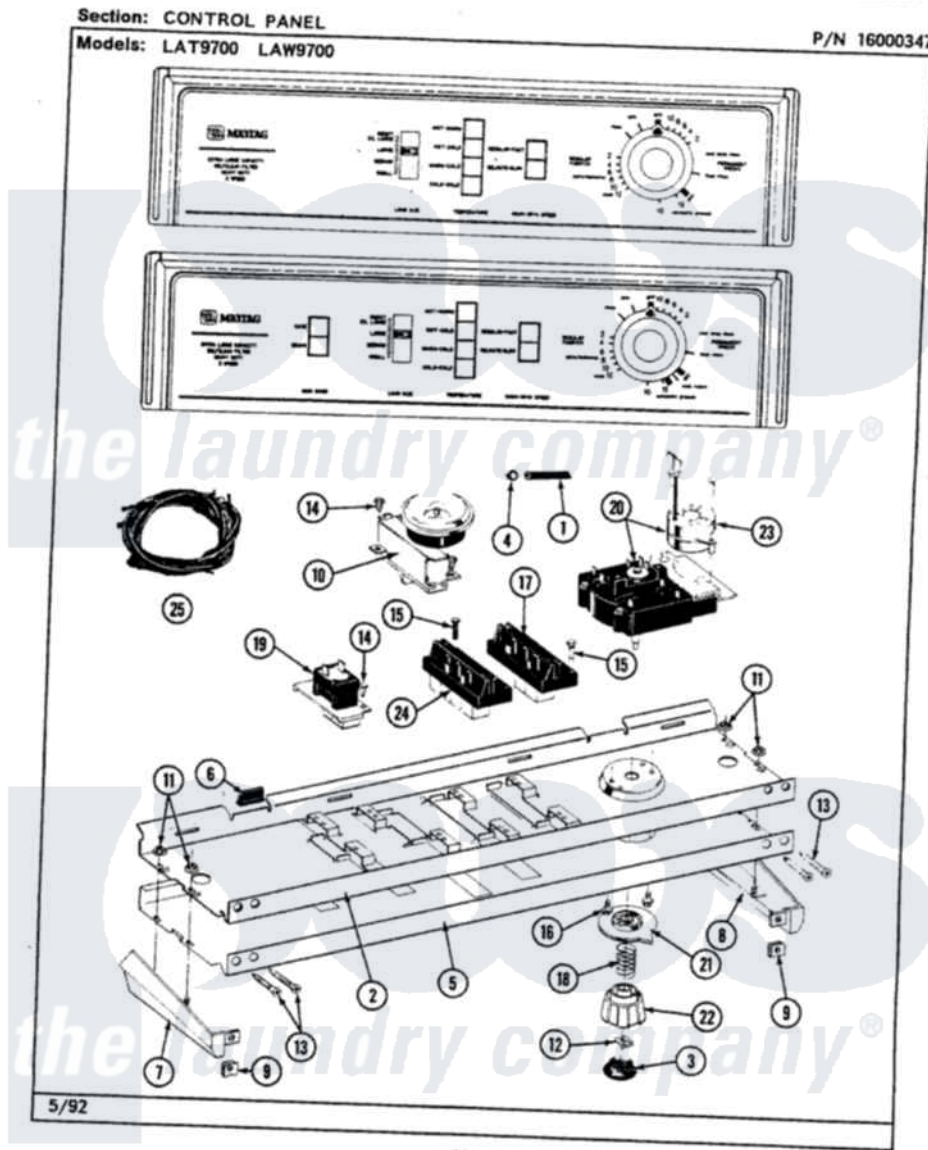

Maytag LAT9700DAL 04 - CONTROL PANEL

Maytag [Residential Maytag LAT9700DAL Washer Parts](#) Parts Diagram 04 - CONTROL PANEL
 Click on the part number to view part

Item	Original Part Number	Replaced By	Status	Part Description
1	212942	22001619		Tube, Water Level Switch
2	214809			Back Up Plate
3	215821		Not Available	CAP, KNOB
4	410296	596669		Clamp, Manifold
5	207387		Not Available	CONTROL PANEL
6	214897			Pad, Control Panel
7	207215		Not Available	END CAP LH
8	207216		Not Available	END CAP RH
9	214894			Fastener, End Cap
10	207360			Infinite Level Press Switch
11	214872			Palnut, End Cap Note: Nut, Lamp Holder
12	211605			Bezel, Timer Dial
13	210932			Screw, No.8 X 9/16 Ctsk Note: Screw, Inlet Duct
14	211168	W10139210		Screw, 8-18 X 5/16
15	213117	67006908		Screw, Ice Rack

16	213966	3400014	Screw
17	207370		Speed Control Switch - 2 Butto
18	211065		Spring, Index Wheel
19	207365		2 Button Switch
20	207373		Timer
21	215827	Not Available	TIMER DIAL SKIRT
22	215828		Knob, Timer
23	205033	22205033	Motor- Tim
24	207367	Not Available	TEMP CONTROL SWITCH - 4 BUTTON
25	207381	Not Available	WIRE HARNESS