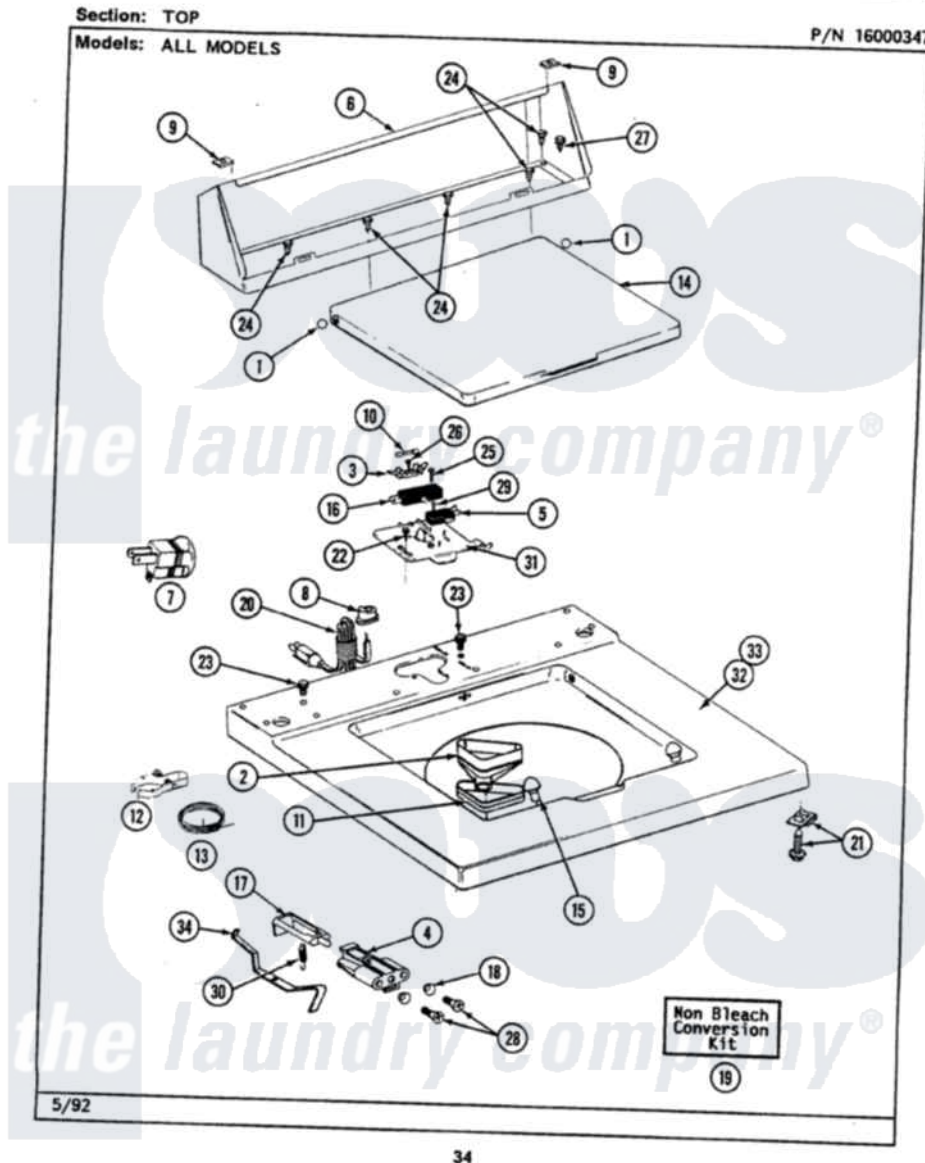

Maytag LAT9700DAL 06 - TOP

Maytag [Residential Maytag LAT9700DAL Washer Parts](#) Parts Diagram 06 - TOP
 Click on the part number to view part

Item	Original Part Number	Replaced By	Status	Part Description
1	211726			Hinge, Ball Lid
2	215578			Bleach Inlet Almond
3	207167			Block, Fuse
4	214279	204968		Plunger And Bracket Assembly--W
5	207166			Switch, Check
6	205635L		Not Available	CONSOLE (ALM)
7	Y201808			Converter
8	211881			Grommet, Cord Part Not Used-Gas Models Only
9	215075			Fastener, Control Panel To Console
10	207168	22001682		Switch Assembly, Lid W/4amp Fuse
11	214436			Gasket
12	301548			Clamp, Ground Wire
13	311155			Ground Wire And Clamp
14	216073L		Not Available	(ALMOND)---NA

15	212716		Bumper, Lid
16	205415	279347	Switch-Lid
17	215700		Not Available
18	211500		LID SWITCH PLUNGER
19	205997		Washer, Bracket To Top Cover
20	204590		Non-Bleach Conversion Kit
21	204445		Cord, Power
22	207159	489355	Screw And Fastener Assembly
23	210186	3370225	Screw, 8 X 1/2
24	211294	90767	Screw
25	213501		Screw, 8A X 3/8 HeX Washer Head Tapping
26	215705	Y311711	Screw, No.6-20 X 1-1/8 Inch
27	Y313559		Screw, Fuse Block
28	910182	25-7809	Screw
29	912012	3400409	Screw, No.6-20 1/2 Flthd Torx
30	213720		Screw
31	Y215699	22001678	Spring, Lid Switch
32	207170		Bracket, Switch And Fuse
"	207170L		Top Cover
34	215704		Top Cover Assembly ALM---NA
			Lever, Unbalance