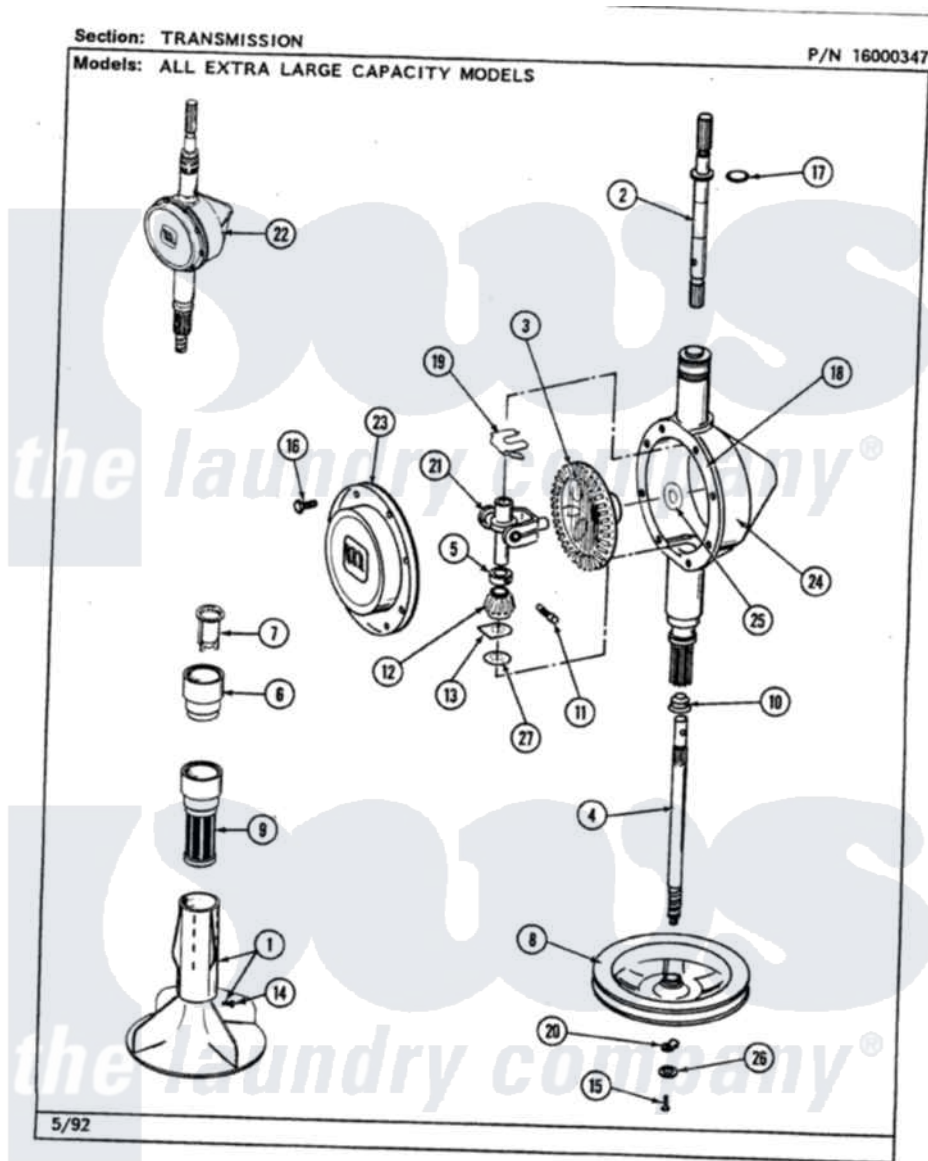

Maytag LAT9700DAL 07 - TRANSMISSION

42

Maytag Residential Maytag LAT9700DAL Washer Parts Parts Diagram 07 - TRANSMISSION
Click on the part number to view part

Item	Original Part Number	Replaced By	Status	Part Description
1	207228			Agitator W/Lock Screw
2	207153	6-2097820		Kit- Shaft
3	206713	6-2067130		Gear- Beve
4	215410	12001450		Ctr Shaft W/Collar Andkeeper- Dp
5	215415		Not Available	COLLAR, LOWER
6	215721			Dispensing Cap
7	215733			Dispensing Cup
8	211059	6-2301530		Pulley
10	206602	207843		Lip Seal Repair Kit
11	Y206629			Pin, Collar
12	215401	W10221114		Pinion
13	215395			Plate, Clutch
14	206478		Not Available	SCREW & WASHER FOR AGITATOR
15	211375	681582		Screw
16	215417		Not Available	SCREW, TRANSMISSION

17	210690		Seal, Rubber
18	Y058700	675652	Adhesive
19	215581		Spring, Agitator Shaft
20	211089		Lug, Stop Pulley
21	206685	6-2066850	Yoke
22	206707	6-2097750	Trans Dee
23	206628		Cover, Transmission
24	206624	6-2097750	Trans Dee
25	215394		Washer, Bevel Gear
26	211090	22003555	Washer, Stop Lug
27	211483	6-2114830	Washer- SP