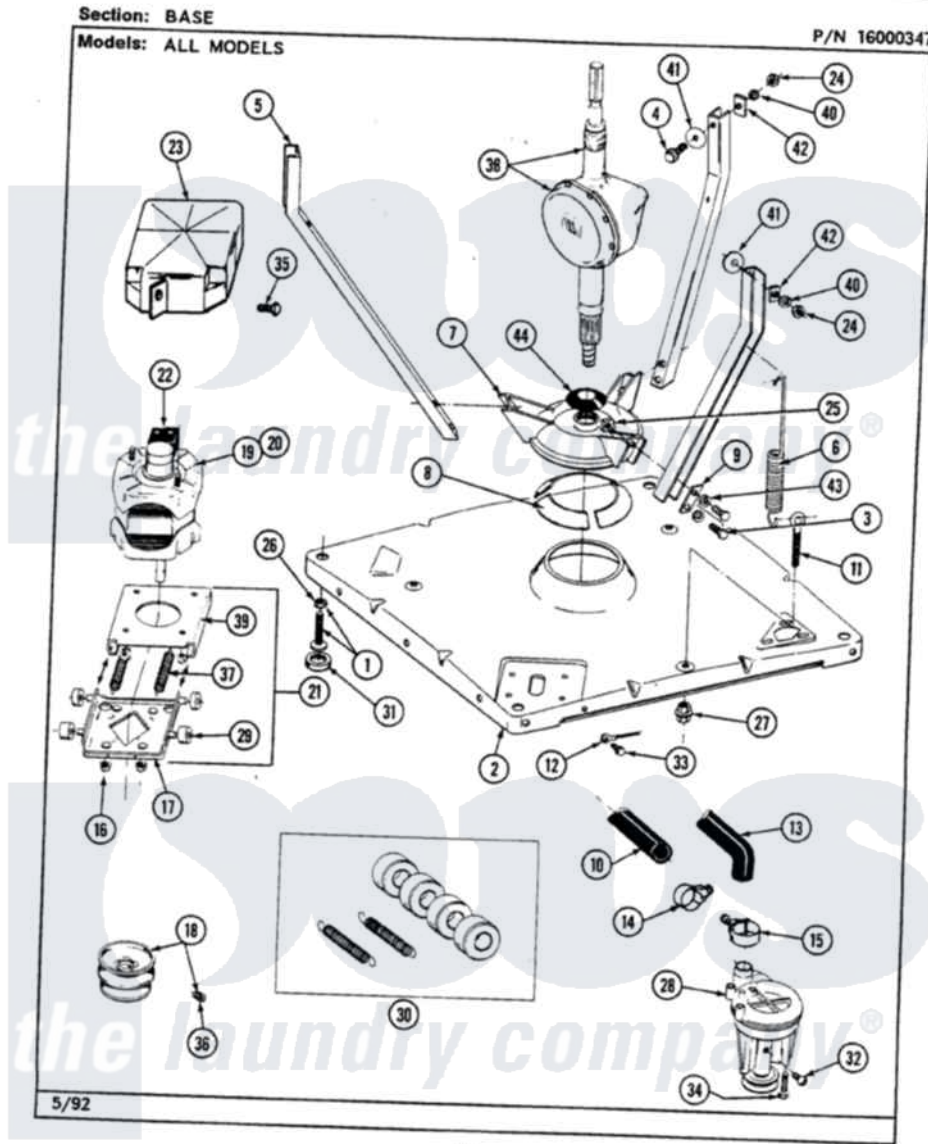

# Maytag LAT9700DAW 01 - BASE

44

Maytag [Residential Maytag LAT9700DAW Washer Parts](#) Parts Diagram 01 - BASE  
 Click on the part number to view part

Item	Original Part Number	Replaced By	Status	Part Description
1	Y302699	<a href="#">22003428</a>		Leg, Adjustable
2	<a href="#">203274</a>			Base With Damper Pads
3	<a href="#">Y015627</a>			Screw- Hex
4	205254	<a href="#">W10175938</a>		Bolt
"	200744	<a href="#">W10175939</a>		Bolt
5	<a href="#">213053</a>			Brace, Tub Part Not Used
6	<a href="#">213054</a>			Centering Spring - 3 Used
7	<a href="#">203725</a>			Damper W/Bolt And Clip
8	<a href="#">203956</a>			Damper Pad Kit
9	<a href="#">213073</a>			Washer, Double Brace
10	214767	<a href="#">22001448</a>		Hose, Pump
11	213120	<a href="#">216416</a>		Bolt, Eye/Centering Spring
12	<a href="#">204807</a>			Ground Wire, Supp. Plte To Top Cover
13	<a href="#">213045</a>			Hose, Outer Tub Part Not Used
14	200461	<a href="#">285655</a>		Clamp, Hose