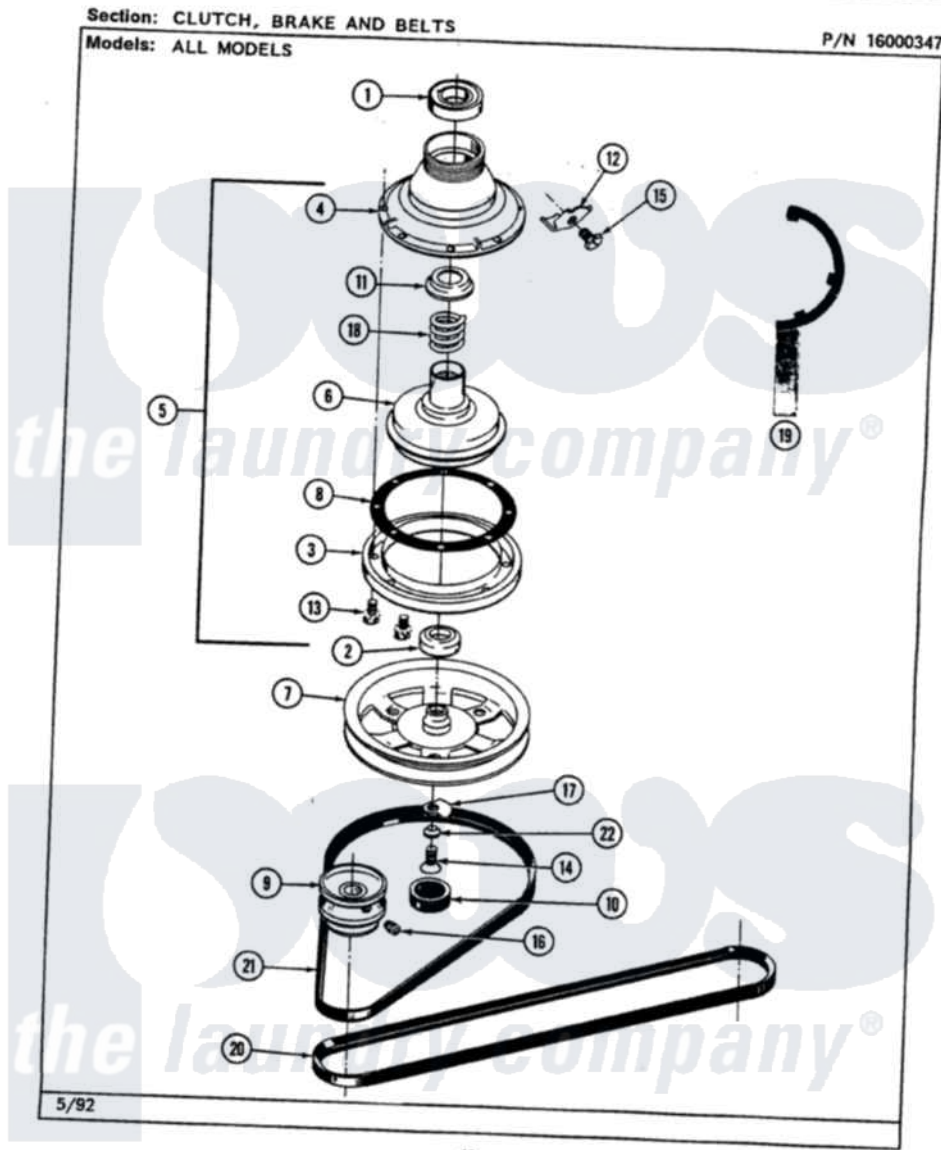

Maytag LAT9700DAW 03 - CLUTCH, BRAKE & BELTS

Maytag Residential Maytag LAT9700DAW Washer Parts Parts Diagram 03 - CLUTCH, BRAKE & BELTS
Click on the part number to view part

Item	Original Part Number	Replaced By	Status	Part Description
1	Y200720	22003441		Bearing, Rear
2	200835			Bearing, Brake Rotor
3	211043	6-2011900		Brake Asse
4	211045	6-2011900		Brake Asse
5	201190	6-2011900		Brake Asse
6	201126	6-2011900		Brake Asse
7	211059	6-2301530		Pulley
8	211042	6-2011900		Brake Asse
9	200816	6-2008160		Pulley- MO
10	211038		Not Available	CAP, OIL RETAINER
11	211039	6-2011900		Brake Asse
12	213325			Clip, Retaining
13	211000			SCREW, BRAKE DRUM (HEX HEAD)
14	211375	681582		Screw
15	213326			Bolt, Sems Retaining Clip
16	Y053241			Set Screw, Motor Pulley

17	211089		Lug, Stop Pulley
18	211041	6-2011900	Brake Asse
19	Y038315	038315	Tool
20	211124		Part Not Used
21	211125		V Belt, Drive Pulley
22	211090	22003555	Washer, Stop Lug