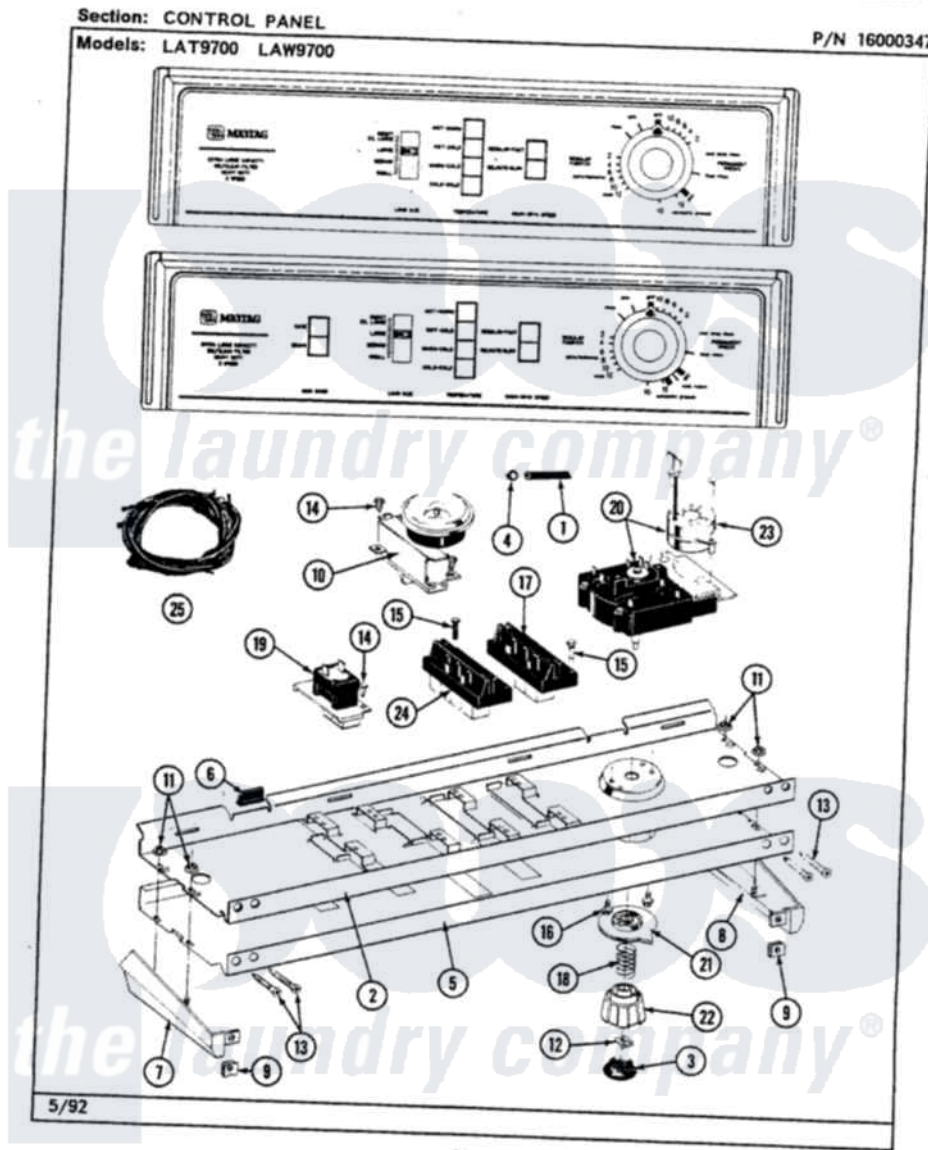

# Maytag LAT9700DAW 04 - CONTROL PANEL

28

Maytag [Residential Maytag LAT9700DAW Washer Parts](#) Parts Diagram 04 - CONTROL PANEL  
Click on the part number to view part

Item	Original Part Number	Replaced By	Status	Part Description
1	212942	<a href="#">22001619</a>		Tube, Water Level Switch
2	<a href="#">214809</a>			Back Up Plate
3	215821		Not Available	CAP, KNOB
4	410296	<a href="#">596669</a>		Clamp, Manifold
5	207387		Not Available	CONTROL PANEL
6	<a href="#">214897</a>			Pad, Control Panel
7	207215		Not Available	END CAP LH
8	207216		Not Available	END CAP RH
9	<a href="#">214894</a>			Fastener, End Cap
10	<a href="#">207360</a>			Infinite Level Press Switch
11	<a href="#">214872</a>			Palnut, End Cap Note: Nut, Lamp Holder
12	<a href="#">211605</a>			Bezel, Timer Dial
13	<a href="#">210932</a>			Screw, No.8 X 9/16 Ctsk Note: Screw, Inlet Duct
14	211168	<a href="#">W10139210</a>		Screw, 8-18 X 5/16
15	213117	<a href="#">67006908</a>		Screw, Ice Rack

16	213966	<a href="#">3400014</a>	Screw
17	<a href="#">207370</a>		Speed Control Switch - 2 Butto
18	<a href="#">211065</a>		Spring, Index Wheel
19	<a href="#">207365</a>		2 Button Switch
20	<a href="#">207373</a>		Timer
21	215827	Not Available	TIMER DIAL SKIRT
22	<a href="#">215828</a>		Knob, Timer
23	205033	<a href="#">22205033</a>	Motor- Tim
24	207367	Not Available	TEMP CONTROL SWITCH - 4 BUTTON
25	207381	Not Available	WIRE HARNESS